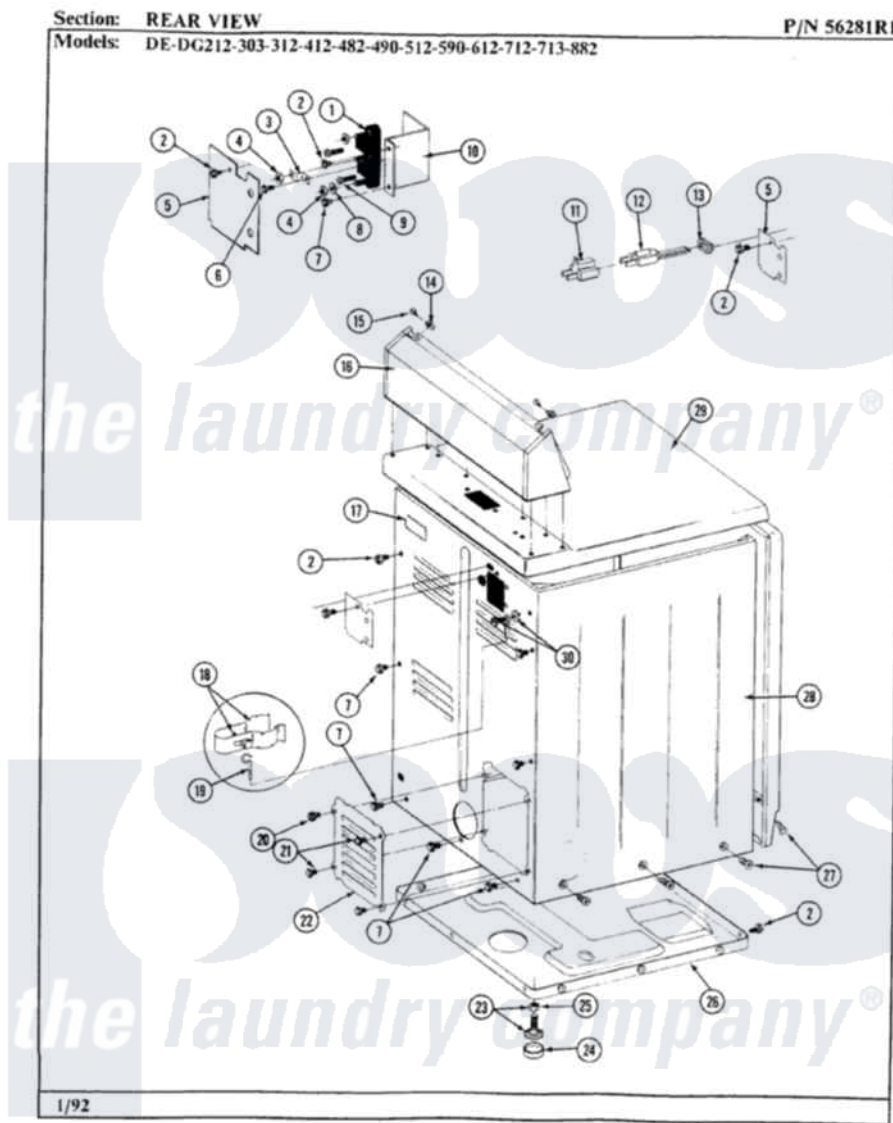

# Maytag LDG303 07 - REAR VIEW

28

Maytag [Residential Maytag LDG303 Dryer Parts](#) Parts Diagram 07 - REAR VIEW  
 Click on the part number to view part

Item	Original Part Number	Replaced By	Status	Part Description
2	<a href="#">Y313561</a>			Screw---NA
5	Y312905		Not Available	COVER, TERMINAL
7	Y310632	<a href="#">1163839</a>		Screw
11	<a href="#">Y201808</a>			Converter
12	302521		Not Available	CORD, POWER PART NOT USED-GAS MODELS ONLY
13	<a href="#">211881</a>			Grommet, Cord Part Not Used-Gas Models Only
14	<a href="#">215075</a>			Fastener, Control Panel To Console
15	<a href="#">210932</a>			Screw, No.8 X 9/16 Ctsk Note: Screw, Inlet Duct
16	<a href="#">305193L</a>			Console
17	214519			LABEL, ELECTRICAL INSTR. PART NOT USED-GAS MODELS ONLY
18	<a href="#">301548</a>			Clamp, Ground Wire
19	<a href="#">311155</a>			Ground Wire And Clamp
20	<a href="#">Y313559</a>			Screw

21	211294	<a href="#">90767</a>	Screw, 8A X 3/8 HeX Washer Head Tapping
22	Y312951	Not Available	ACCESS COVER, BACK
23	<a href="#">Y305086</a>		Adjustable Leg And Nut
24	<a href="#">Y314137</a>		Foot, Rubber
25	Y052740	<a href="#">62739</a>	Nut, Lock
26	Y303361	Not Available	BASE ASSY. (UPPER & LOWER)
27	<a href="#">213007</a>		Xfor Cabinet See Cabinet, Back
28	305302L	Not Available	CABINET-ALMOND
29	<a href="#">307104L</a>		Top Cover Assembly
30	303846	<a href="#">22003781</a>	Screw, Ground Strap