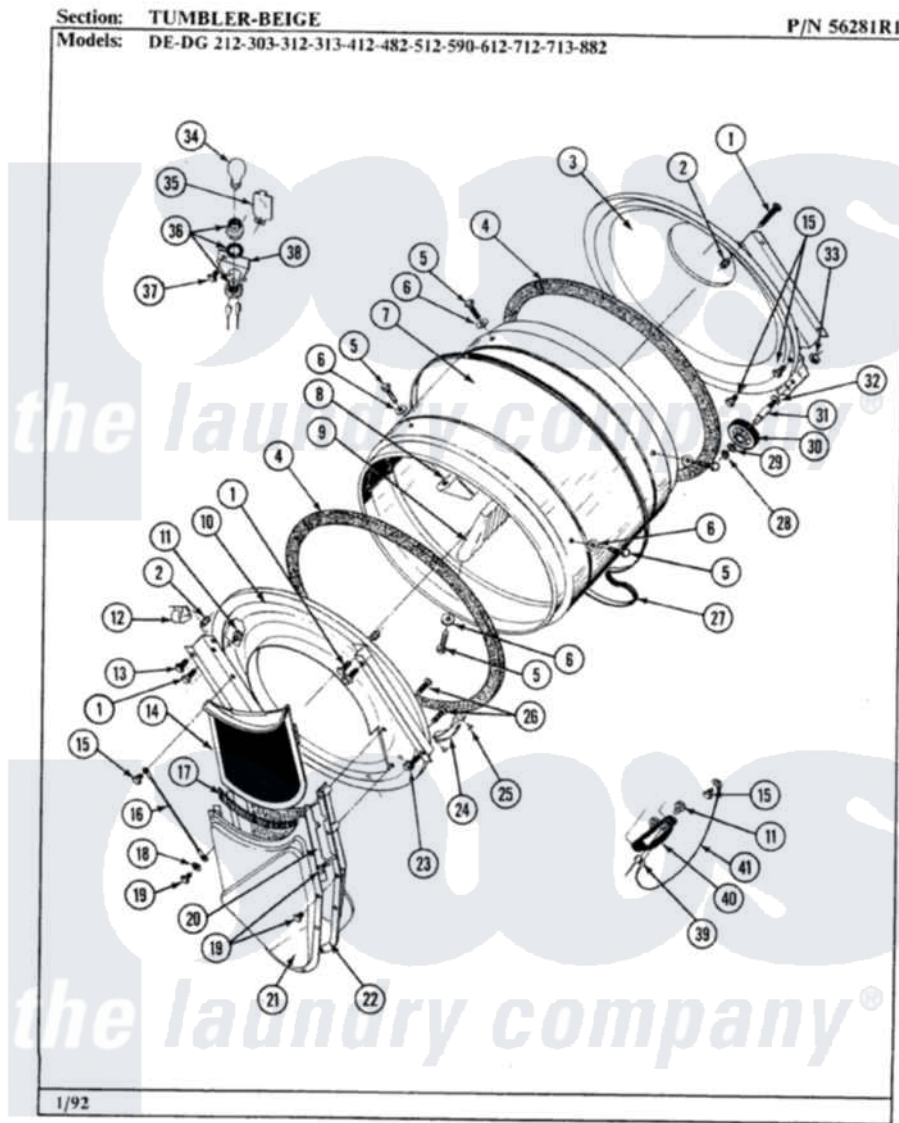

Maytag LDG303 08 - TUMBLER-BEIGE

34

Maytag [Residential Maytag LDG303 Dryer Parts](#) Parts Diagram 08 - TUMBLER-BEIGE
 Click on the part number to view part

Item	Original Part Number	Replaced By	Status	Part Description
1	313764		Not Available	SCREW
2	313915	31-3915		Tech Sheet
3	Y306660	33001106		Back, Tumbler
4	314820			Seal, Tumbler
5	Y310759			Screw, Tumbler Baffles
6	314158			Washer, Baffle To Tumbler
7	314802		Not Available	TUMBLER W/OUT BAFFLES
"	306663		Not Available	TUMBLER W/BAFFLES
8	314803	33001012		Baffle
9	314804	33001004		Baffle, Tall
10	306670		Not Available	TUMBLER FRONT----NA
12	Y310376			Clip, Door Switch Harness
13	Y313561			Screw----NA
14	Y306666	33001003		Screen, Lint
15	211294	90767		Screw, 8A X 3/8 HeX Washer Head Tapping
16	205810			Wire, Ground

17	Y313796		Lint Seal
18	310557		Washer
19	Y312961	W10116751	Screw
20	Y313795		Guide For Lint Screen
21	Y312964	Not Available	OUTLET DUCT - OUTER HALF
22	306656	Not Available	OUTLET DUCT & GRID ASSEMBLY
"	306657	Not Available	OUTLET DUCT & GRID
23	Y310632	1163839	Screw
24	306508		Tumbler Bearing Kit ----W
25	210720		Rivet, Bearing To Tumbler Fmt
26	Y314110	33002917	Screw, No.10-16
27	Y312959		Poly "V" Belt For Tumbler
28	410233	9703438	Ring-Retrn
29	312535		Washer, Vault Mounting Brk.
30	Y303373	12001541	Drum Roller/Washer Assembly--W
31	Y312948	6-3129480	Shaft- Tumbler
32	Y313347	312535	Washer, Vault Mounting Brk.
33	312538	33001443	Nut, Hex