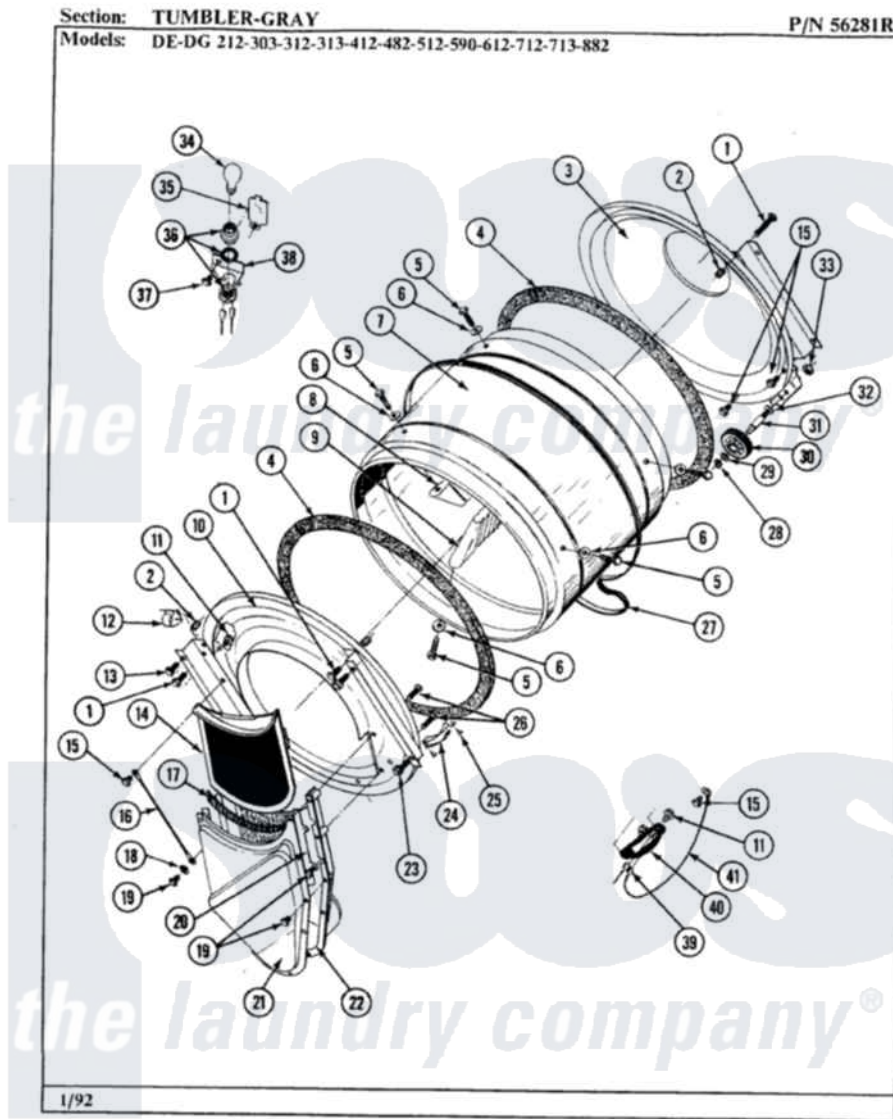

Maytag LDG303 09 - TUMBLER-GRAY

32

Maytag [Residential Maytag LDG303 Dryer Parts](#) Parts Diagram 09 - TUMBLER-GRAY
 Click on the part number to view part

Item	Original Part Number	Replaced By	Status	Part Description
1	313764		Not Available	SCREW
2	313915	31-3915		Tech Sheet
3	Y306660	33001106		Back, Tumbler
4	Y313541	33313541		Seal- Tumbler
5	Y310759			Screw, Tumbler Baffles
6	314158			Washer, Baffle To Tumbler
7	305187		Not Available	TUMBLER W/BAFFLES
"	Y314153		Not Available	TUMBLER No.
8	314154		Not Available	TUMBLER BAFFLE - SHORT
9	314155	33001004		Baffle, Tall
10	Y303815	33001231		Front- Tumbler
12	Y310376			Clip, Door Switch Harness
13	Y313561			Screw---NA
14	Y304388	33001003		Screen, Lint
15	211294	90767		Screw, 8A X 3/8 HeX Washer Head Tapping
16	205810			Wire, Ground

17	Y313796		Lint Seal
18	310557		Washer
19	Y312961	W10116751	Screw
20	Y313795		Guide For Lint Screen
21	Y312964	Not Available	OUTLET DUCT - OUTER HALF
22	Y304810	Not Available	OUTLET DUCT ASSEMBLY---S
23	Y310632	1163839	Screw
24	306508		Tumbler Bearing Kit ---W
25	210720		Rivet, Bearing To Tumbler Fmt
26	Y314110	33002917	Screw, No.10-16
27	Y312959		Poly "V" Belt For Tumbler
28	410233	9703438	Ring-Retrn
29	312535		Washer, Vault Mounting Brk.
30	Y303373	12001541	Drum Roller/Washer Assembly--W
31	Y312948	6-3129480	Shaft- Tumbler
32	Y313347	312535	Washer, Vault Mounting Brk.
33	312538	33001443	Nut, Hex