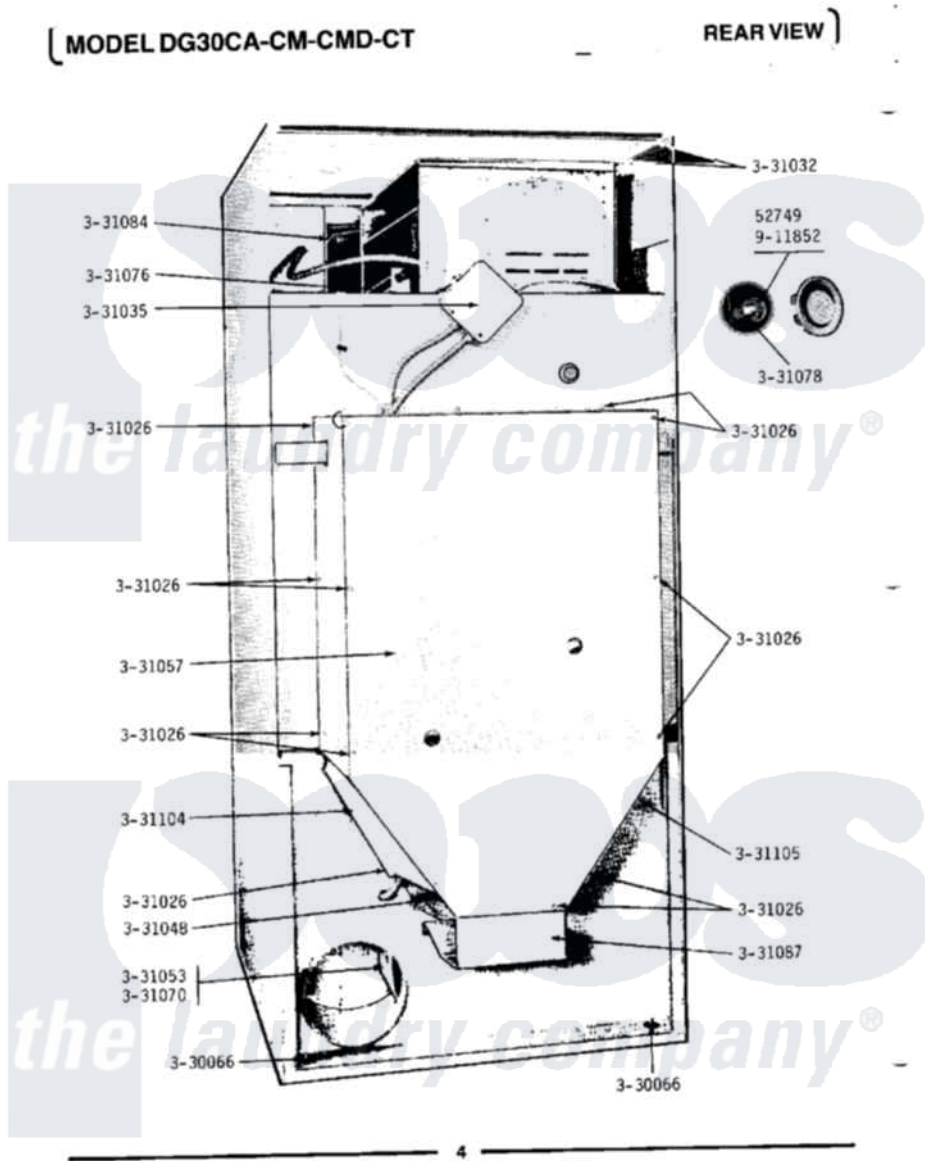

Maytag LDG30CMD 02 - REAR VIEW

Maytag [Residential Maytag LDG30CMD Dryer Parts](#) Parts Diagram 02 - REAR VIEW
 Click on the part number to view part

Item	Original Part Number	Replaced By	Status	Part Description
001	Y052749	62739		Nut, Lock
002	NLA		Not Available	LEVELING LEG
003	331026	90767		Screw, 8A X 3/8 HeX Washer Head Tapping
004	331032	61002031		Screw, Handle
005	NLA		Not Available	WIRE NUT (6 USED)
006	331048		Not Available	COVER FOR BLOWER IMPELLER
007	331053			Damper
008	NLA		Not Available	BELT AND PULLEY GUARD
009	NLA		Not Available	HINGE PIN FOR DAMPER
010	NLA		Not Available	GAS SUPPLY LINE-28 1/2 INCH
011	NLA		Not Available	DRUM ROD
012	331084		Not Available	SUPPORT ROD FOR UPPER DOOR
013	NLA		Not Available	SHIELD FOR MOTOR
014	NLA		Not Available	SUPPORT FOR REAR

014	NLA	Not Available	COVER-LEFT
015	NLA	Not Available	RIB, TUMBLER (ONLY)
016	911852	486009	Lockwasher