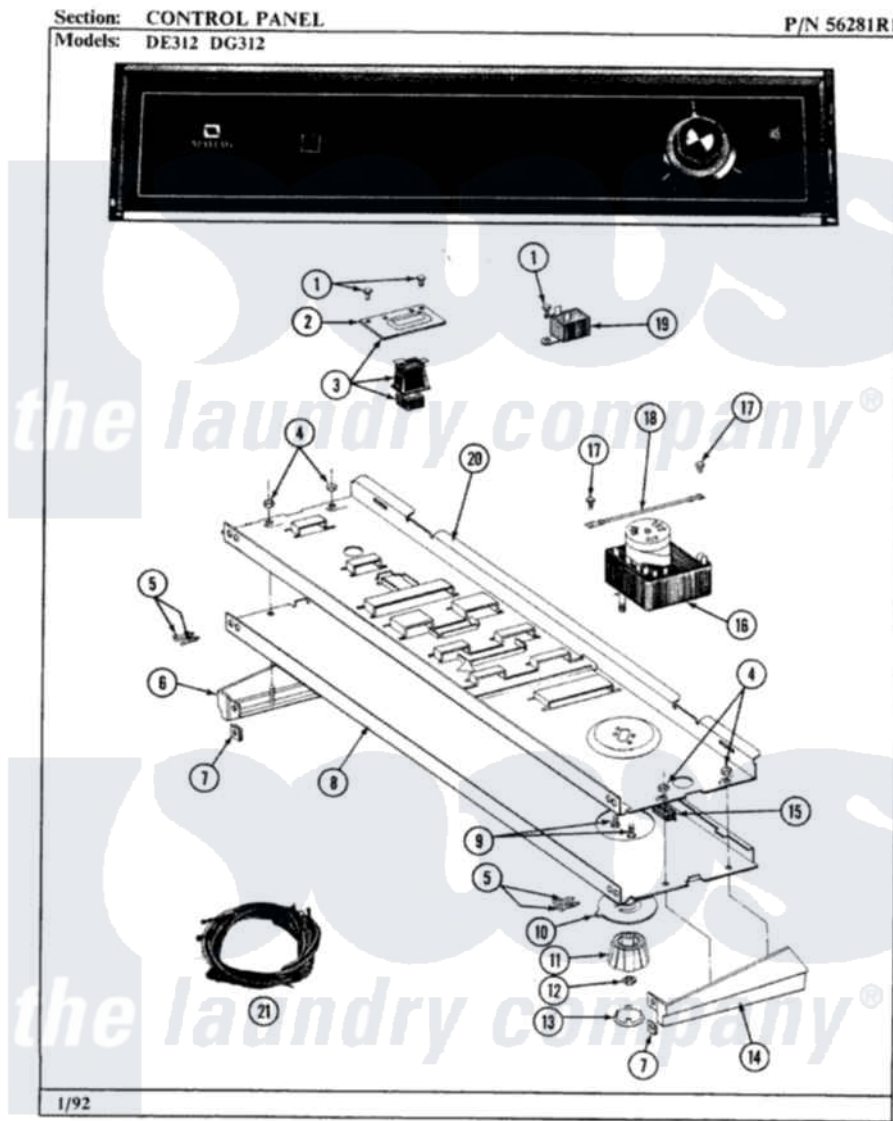

# Maytag LDG312 01 - CONTROL PANEL

Maytag [Residential Maytag LDG312 Dryer Parts](#) Parts Diagram 01 - CONTROL PANEL  
Click on the part number to view part

Item	Original Part Number	Replaced By	Status	Part Description
1	211168	<a href="#">W10139210</a>		Screw, 8-18 X 5/16
2	314177		Not Available	BRACKET FOR START SWITCH
3	<a href="#">306533</a>			Switch, Push/To/Start W/Bkt
4	<a href="#">214872</a>			Palnut, End Cap Note: Nut, Lamp Holder
5	<a href="#">210932</a>			Screw, No.8 X 9/16 Ctsk Note: Screw, Inlet Duct
6	<a href="#">214815</a>			End Cap F/Control Panel-LH
7	<a href="#">214894</a>			Fastener, End Cap
8	Y306381		Not Available	CONTROL PANEL
9	910708	<a href="#">488234</a>		Screw 8-32 X 1/4
10	314422	<a href="#">33001500</a>		Dial, Timer Indicator
11	<a href="#">314421</a>			Knob For Timer
12	<a href="#">312273</a>			Nut, Control Knob
13	215164		Not Available	CAP FOR KNOB
14	<a href="#">214816</a>			End Cap F/Control Panel-RH

15	<a href="#">214897</a>		Pad, Control Panel
16	<a href="#">305973</a>		Timer
17	211294	<a href="#">90767</a>	Screw, 8A X 3/8 HeX Washer Head Tapping
18	<a href="#">204807</a>		Ground Wire, Supp. Plte To Top Cover
19	305205	<a href="#">694419</a>	Mini-Buzzer
20	<a href="#">314184</a>		Back Up Plate
21	Y306178	Not Available	MAIN WIRE HARNESS
"	306804	Not Available	WIRE HARNESS
"	305781	Not Available	WIRE HARNESS