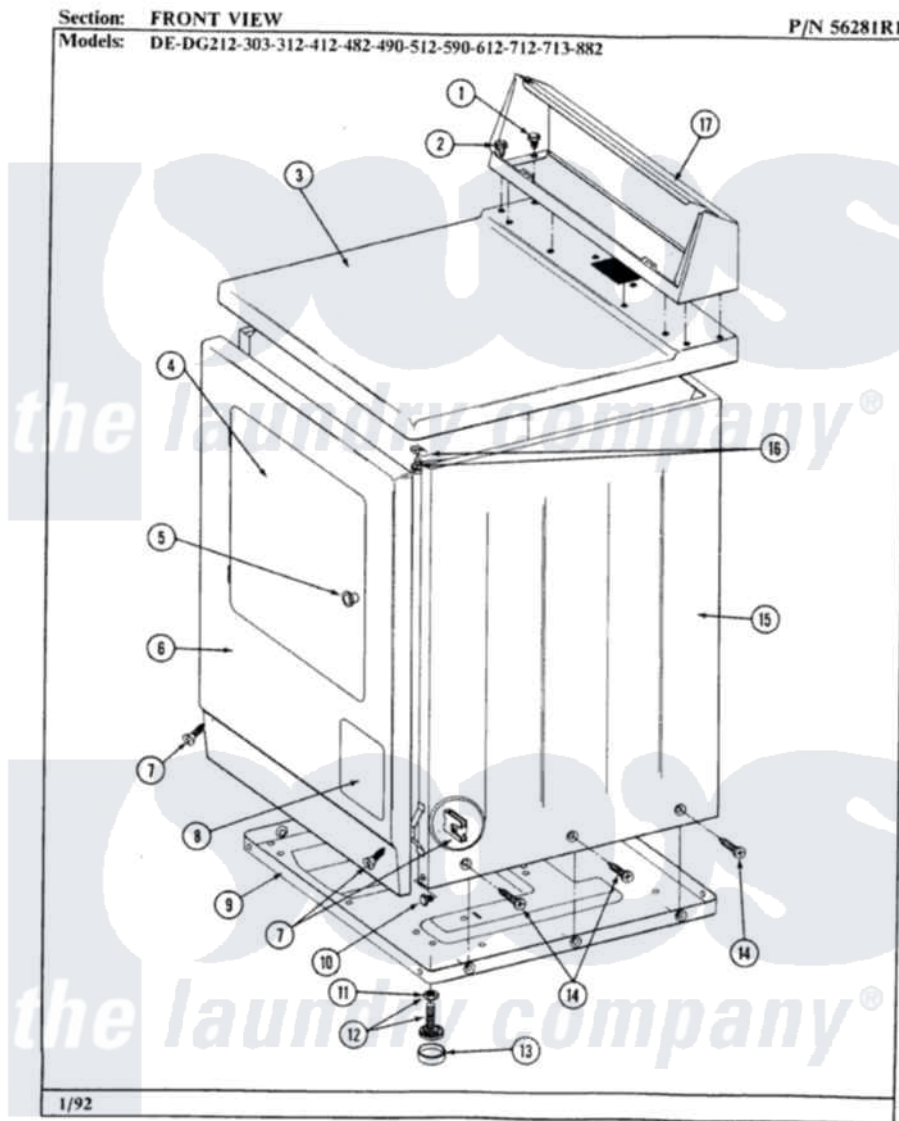

# Maytag LDG312 03 - FRONT VIEW

26

Maytag Residential Maytag LDG312 Dryer Parts Parts Diagram 03 - FRONT VIEW  
 Click on the part number to view part

Item	Original Part Number	Replaced By	Status	Part Description
1	211194		Not Available	LOCK WASHER
2	<a href="#">Y313559</a>			Screw
3	<a href="#">307104L</a>			Top Cover Assembly
4	306668L		Not Available	DOOR, ALMOND
5	303942		Not Available	KNOB AND SCREW
6	304594L		Not Available	FRONT PANEL-ALMOND
7	<a href="#">204439</a>			Screw And Fstner Assembly
8	302542L		Not Available	PART NOT USED. (DG ONLY)
9	Y303361		Not Available	BASE ASSY. (UPPER & LOWER)
10	Y310632	<a href="#">1163839</a>		Screw
11	Y052740	<a href="#">62739</a>		Nut, Lock
12	<a href="#">Y305086</a>			Adjustable Leg And Nut
13	<a href="#">Y314137</a>			Foot, Rubber
14	<a href="#">213007</a>			Xfor Cabinet See Cabinet, Back
15	305302L		Not Available	CABINET-ALMOND