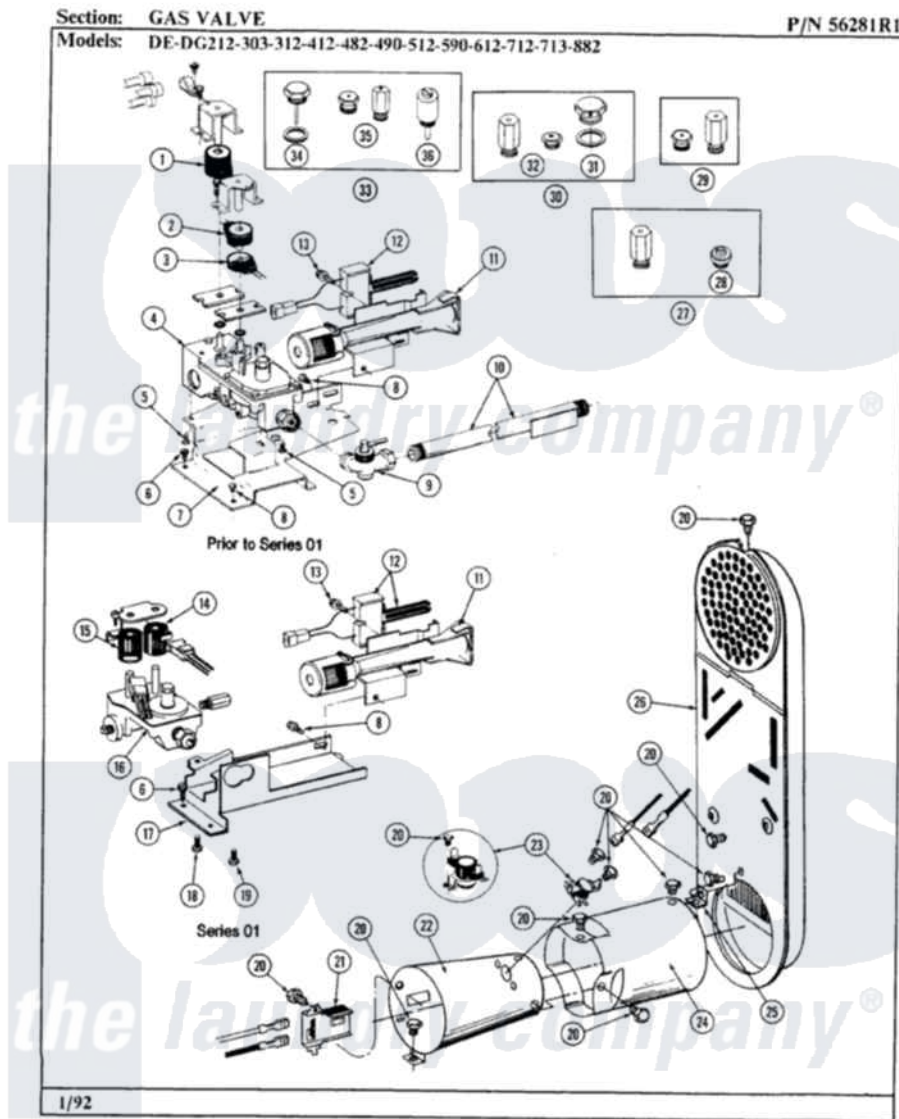

Maytag LDG312 04 - GAS VALVE

38

Maytag Residential Maytag LDG312 Dryer Parts Parts Diagram 04 - GAS VALVE

Click on the part number to view part

Item	Original Part Number	Replaced By	Status	Part Description
1	305603			Secondary Coil
2	305604			Holding Coil
3	305605			Booster Coil
4	W10116794			Gas Valve
5	211410			Screw, HeX Head No.8 X 3/8 Inch
6	Y313561			Screw---NA
7	312929			Gas Valve Bracket
8	Y310632	1163839		Screw
9	Y303349			Angle Shut-Off, Gas Valve
10	Y303383	33001735		Pipe And Bracket Assembly Series 18 Not Needed Use Vavle
11	304974	33002793		Burner Assembly
12	304970	4391996		Ignitor
13	304971			Screw Note: Screw, Igniter
14	306105	694540		Coil, 60 Hz

15	306106		Coil, Holding And Booster--W
16	306176		Valve, Gas
17	314566		Gas Control Bracket
18	314082	90767	Screw, 8A X 3/8 HeX Washer Head Tapping
19	Y313559		Screw
20	211294	90767	Screw, 8A X 3/8 HeX Washer Head Tapping
21	Y303377	338906	Radiant, Sensor
22	Y303368		Cone, Combustion
23	303395		Thermostat, Hi-Limit
24	Y303841		Cone, Extension
25	Y312890		Retainer, Heater Chamber
26	Y303369		Inlet Duct Assembly
27	306204	33002924	Gas Conv K
28	314602	694424	Leak, Limiter
29	305862	Not Available	MAIN BURNER ORIFICE KIT-MIX
"	305860	Not Available	MAIN BURNER ORIFICE KIT-NAT
"	305861	Not Available	MAIN BURNER ORIFICE KIT-LPG
30	Y304672		Conversion Kit-LPG To Nat.
31	302809		Screw Assembly - Leak Limit
32	305860	Not Available	MAIN BURNER ORIFICE KIT-NAT
33	Y306195	MAL9000AXX	LP Gas Con
34	302810		Screw Assembly - Blue Block Ope
35	305861	Not Available	MAIN BURNER ORIFICE KIT-LPG
36	306184	Not Available	PLUG, BLOCKING (LPG REGULATOR)