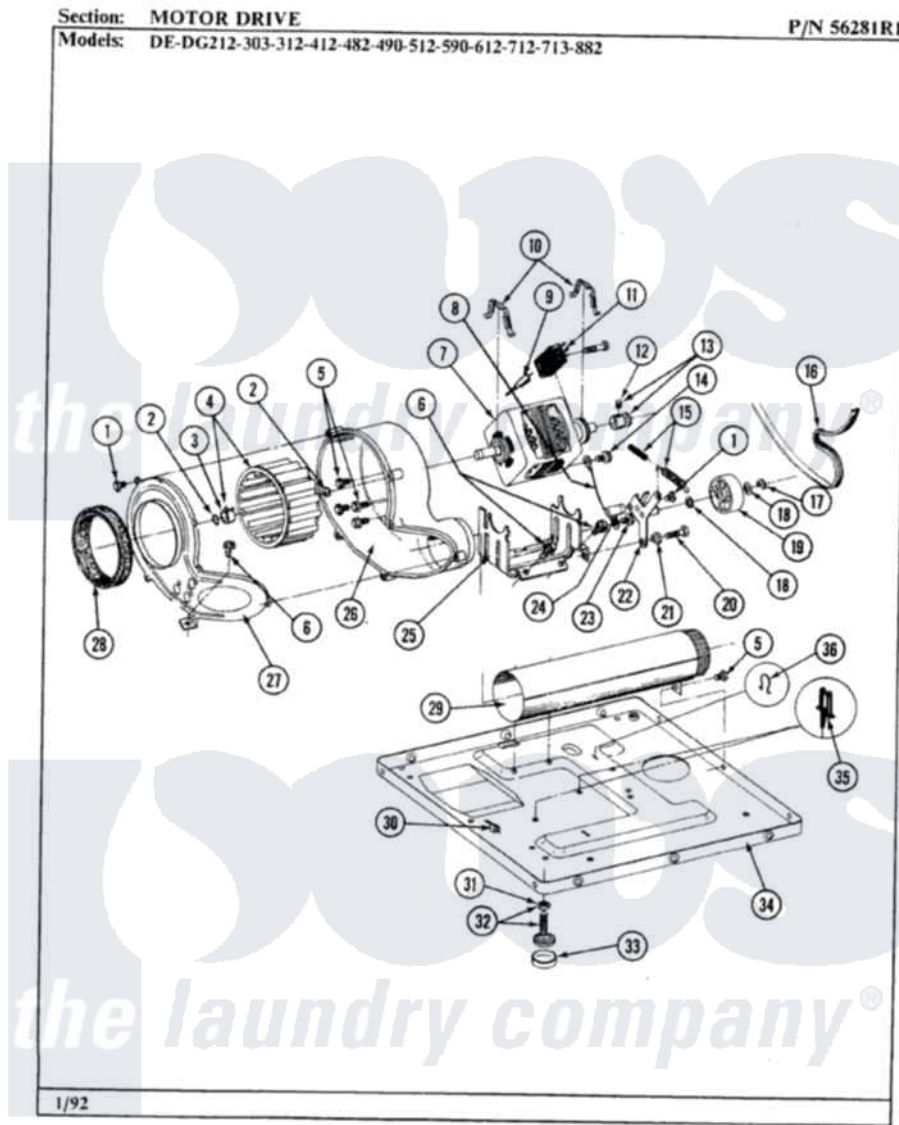

# Maytag LDG312 05 - MOTOR DRIVE

-40

Maytag [Residential Maytag LDG312 Dryer Parts](#) Parts Diagram 05 - MOTOR DRIVE  
 Click on the part number to view part

Item	Original Part Number	Replaced By	Status	Part Description
1	Y312961	<a href="#">W10116751</a>		Screw
2	410233	<a href="#">9703438</a>		Ring-Retrn
3	<a href="#">312967</a>			Clamp, Blower Housing
4	<a href="#">Y303836</a>			Blower Wheel Assembly And Clamp
5	Y310632	<a href="#">1163839</a>		Screw
6	<a href="#">Y313561</a>			Screw---NA
7	Y303358	<a href="#">W10410999</a>		Motor-Drive
8	<a href="#">901220</a>			Ground Wire
9	306448		Not Available	WIRE
10	<a href="#">Y015825</a>			Clip, Motor To Motor Support
11	Y303877		Not Available	SWITCH, MOTOR EXTERNAL START No.303358-2, No.303358-4, 303358-7
"	<a href="#">Y303879</a>			Switch, Motor External Start
"	306207		Not Available	(PROD. No.303358-8 & No.303358-9)
12	<a href="#">Y053241</a>			Set Screw, Motor Pulley