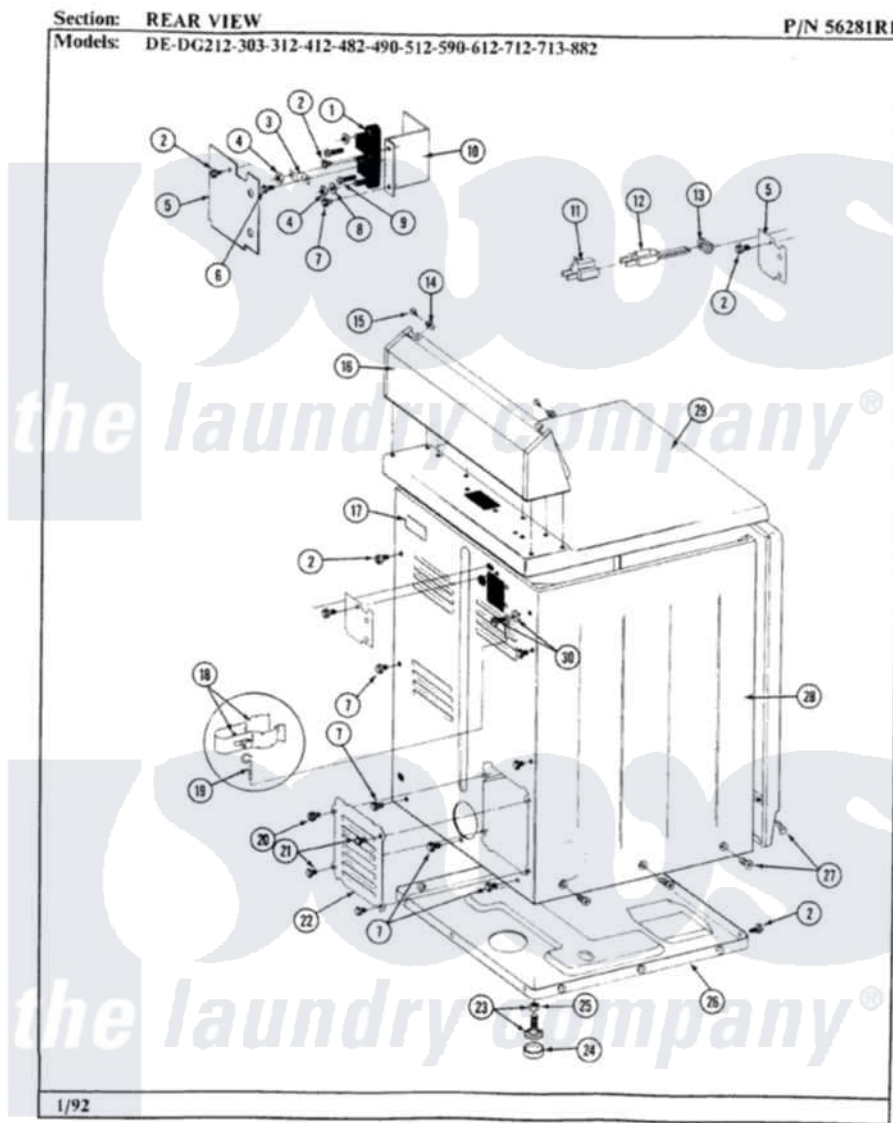

Maytag LDG312 07 - REAR VIEW

28

Maytag [Residential Maytag LDG312 Dryer Parts](#) Parts Diagram 07 - REAR VIEW
 Click on the part number to view part

Item	Original Part Number	Replaced By	Status	Part Description
2	Y313561			Screw---NA
5	Y312905		Not Available	COVER, TERMINAL
7	Y310632	1163839		Screw
11	Y201808			Converter
12	302521		Not Available	CORD, POWER PART NOT USED-GAS MODELS ONLY
13	211881			Grommet, Cord Part Not Used-Gas Models Only
14	215075			Fastener, Control Panel To Console
15	210932			Screw, No.8 X 9/16 Ctsk Note: Screw, Inlet Duct
16	305193L			Console
17	214519			LABEL, ELECTRICAL INSTR. PART NOT USED-GAS MODELS ONLY
18	301548			Clamp, Ground Wire
19	311155			Ground Wire And Clamp
20	Y313559			Screw

21	211294	90767	Screw, 8A X 3/8 HeX Washer Head Tapping
22	Y312951	Not Available	ACCESS COVER, BACK
23	Y305086		Adjustable Leg And Nut
24	Y314137		Foot, Rubber
25	Y052740	62739	Nut, Lock
26	Y303361	Not Available	BASE ASSY. (UPPER & LOWER)
27	213007		Xfor Cabinet See Cabinet, Back
28	305302L	Not Available	CABINET-ALMOND
29	307104L		Top Cover Assembly
30	303846	22003781	Screw, Ground Strap