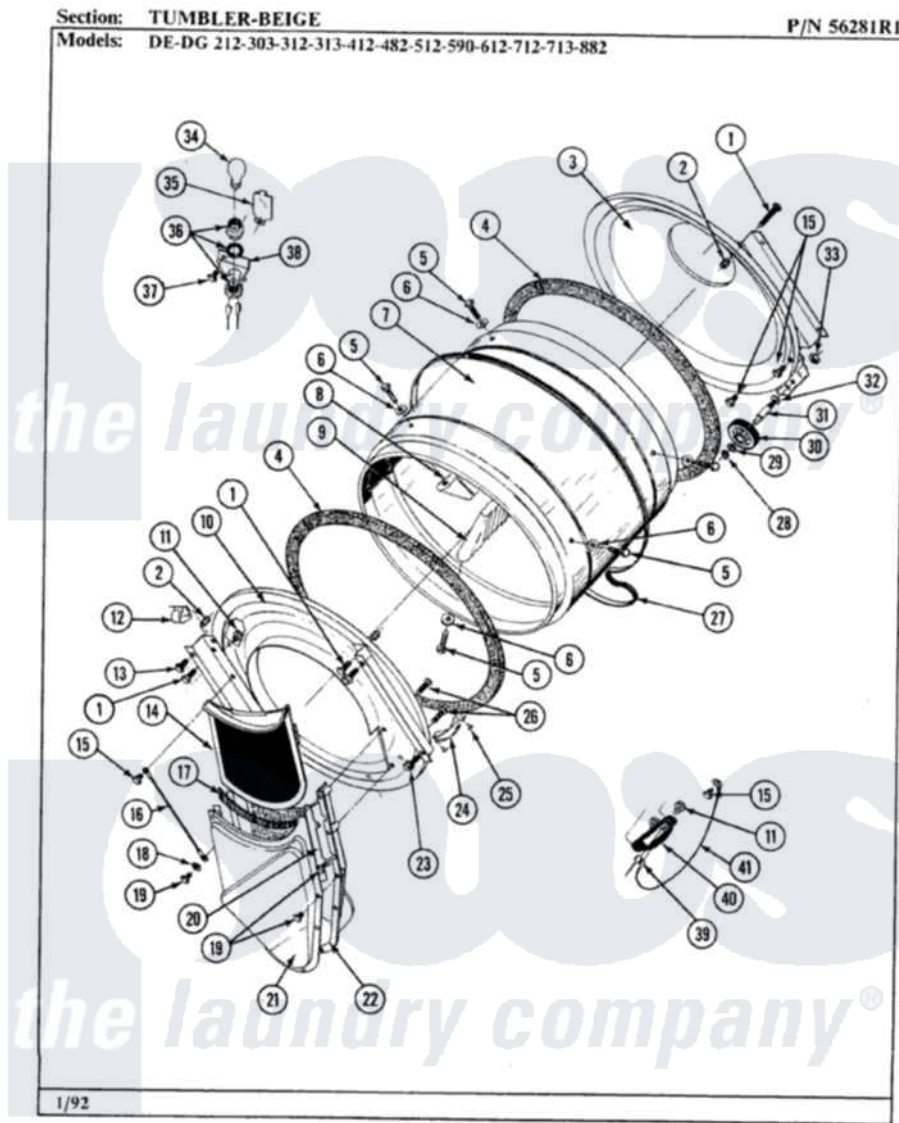

Maytag LDG312 08 - TUMBLER-BEIGE

34

Maytag [Residential Maytag LDG312 Dryer Parts](#) Parts Diagram 08 - TUMBLER-BEIGE
 Click on the part number to view part

Item	Original Part Number	Replaced By	Status	Part Description
1	313764		Not Available	SCREW
2	313915	31-3915		Tech Sheet
3	Y306660	33001106		Back, Tumbler
4	314820			Seal, Tumbler
5	Y310759			Screw, Tumbler Baffles
6	314158			Washer, Baffle To Tumbler
7	314802		Not Available	TUMBLER W/OUT BAFFLES
"	306663		Not Available	TUMBLER W/BAFFLES
8	314803	33001012		Baffle
9	314804	33001004		Baffle, Tall
10	306670		Not Available	TUMBLER FRONT----NA
12	Y310376			Clip, Door Switch Harness
13	Y313561			Screw----NA
14	Y306666	33001003		Screen, Lint
15	211294	90767		Screw, 8A X 3/8 HeX Washer Head Tapping
16	205810			Wire, Ground

17	Y313796		Lint Seal
18	310557		Washer
19	Y312961	W10116751	Screw
20	Y313795		Guide For Lint Screen
21	Y312964	Not Available	OUTLET DUCT - OUTER HALF
22	306656	Not Available	OUTLET DUCT & GRID ASSEMBLY
"	306657	Not Available	OUTLET DUCT & GRID
23	Y310632	1163839	Screw
24	306508		Tumbler Bearing Kit ----W
25	210720		Rivet, Bearing To Tumbler Frnt
26	Y314110	33002917	Screw, No.10-16
27	Y312959		Poly "V" Belt For Tumbler
28	410233	9703438	Ring-Retrn
29	312535		Washer, Vault Mounting Brk.
30	Y303373	12001541	Drum Roller/Washer Assembly--W
31	Y312948	6-3129480	Shaft- Tumbler
32	Y313347	312535	Washer, Vault Mounting Brk.
33	312538	33001443	Nut, Hex