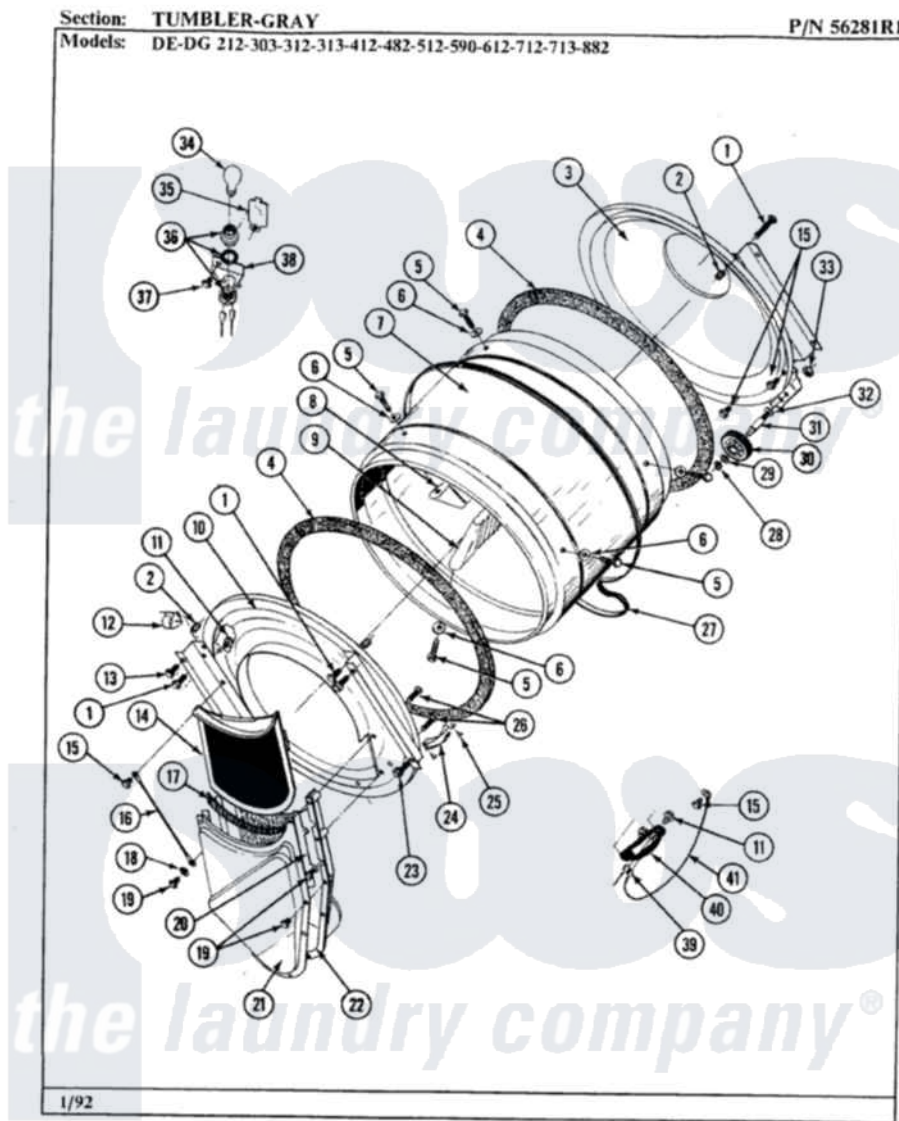

Maytag LDG312 09 - TUMBLER-GRAY

32

Maytag Residential Maytag LDG312 Dryer Parts Parts Diagram 09 - TUMBLER-GRAY
Click on the part number to view part

Item	Original Part Number	Replaced By	Status	Part Description
1	313764		Not Available	SCREW
2	313915	31-3915		Tech Sheet
3	Y306660	33001106		Back, Tumbler
4	Y313541	33313541		Seal- Tumbler
5	Y310759			Screw, Tumbler Baffles
6	314158			Washer, Baffle To Tumbler
7	305187		Not Available	TUMBLER W/BAFFLES
"	Y314153		Not Available	TUMBLER No.
8	314154		Not Available	TUMBLER BAFFLE - SHORT
9	314155	33001004		Baffle, Tall
10	Y303815	33001231		Front- Tumbler
12	Y310376			Clip, Door Switch Harness
13	Y313561			Screw---NA
14	Y304388	33001003		Screen, Lint
15	211294	90767		Screw, 8A X 3/8 HeX Washer Head Tapping
16	205810			Wire, Ground

17	Y313796		Lint Seal
18	310557		Washer
19	Y312961	W10116751	Screw
20	Y313795		Guide For Lint Screen
21	Y312964	Not Available	OUTLET DUCT - OUTER HALF
22	Y304810	Not Available	OUTLET DUCT ASSEMBLY---S
23	Y310632	1163839	Screw
24	306508		Tumbler Bearing Kit ---W
25	210720		Rivet, Bearing To Tumbler Fmt
26	Y314110	33002917	Screw, No.10-16
27	Y312959		Poly "V" Belt For Tumbler
28	410233	9703438	Ring-Retrn
29	312535		Washer, Vault Mounting Brk.
30	Y303373	12001541	Drum Roller/Washer Assembly--W
31	Y312948	6-3129480	Shaft- Tumbler
32	Y313347	312535	Washer, Vault Mounting Brk.
33	312538	33001443	Nut, Hex