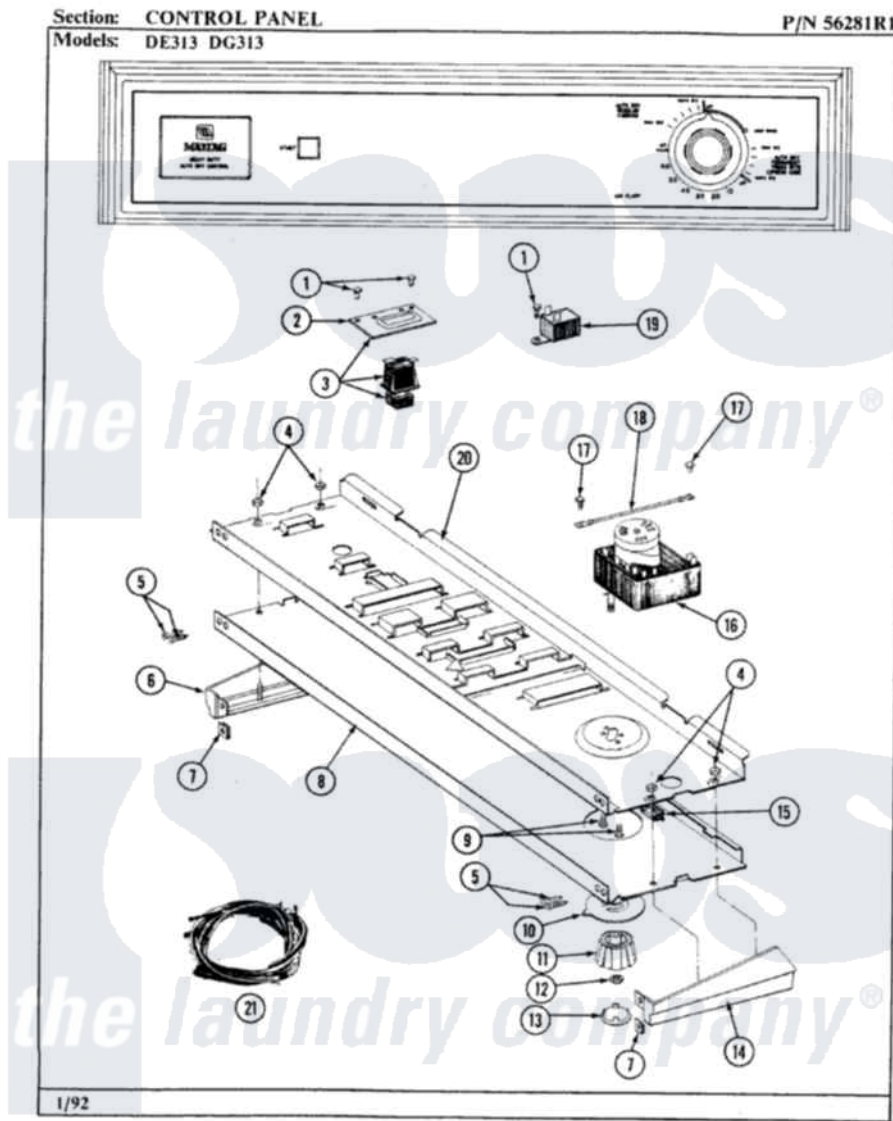

# Maytag LDG313 01 - CONTROL PANEL

Maytag [Residential Maytag LDG313 Dryer Parts](#) Parts Diagram 01 - CONTROL PANEL  
Click on the part number to view part

Item	Original Part Number	Replaced By	Status	Part Description
1	211168	<a href="#">W10139210</a>		Screw, 8-18 X 5/16
2	314177		Not Available	BRACKET FOR START SWITCH
3	<a href="#">306533</a>			Switch, Push/To/Start W/Bkt
4	<a href="#">214872</a>			Palnut, End Cap Note: Nut, Lamp Holder
5	<a href="#">210932</a>			Screw, No.8 X 9/16 Ctsk Note: Screw, Inlet Duct
6	<a href="#">214815</a>			End Cap F/Control Panel-LH
7	<a href="#">214894</a>			Fastener, End Cap
8	306535		Not Available	CONTROL PANEL
9	910708	<a href="#">488234</a>		Screw 8-32 X 1/4
10	314422	<a href="#">33001500</a>		Dial, Timer Indicator
11	<a href="#">314421</a>			Knob For Timer
12	<a href="#">312273</a>			Nut, Control Knob
13	215164		Not Available	CAP FOR KNOB
14	<a href="#">214816</a>			End Cap F/Control Panel-RH

15	<a href="#">214897</a>		Pad, Control Panel
16	<a href="#">306534</a>		Timer
17	211294	<a href="#">90767</a>	Screw, 8A X 3/8 HeX Washer Head Tapping
18	<a href="#">204807</a>		Ground Wire, Supp. Plte To Top Cover
19	305205	<a href="#">694419</a>	Mini-Buzzer
20	<a href="#">314184</a>		Back Up Plate
21	306539	Not Available	MAIN WIRE HARNESS
"	306809	Not Available	WIRE HARNESS