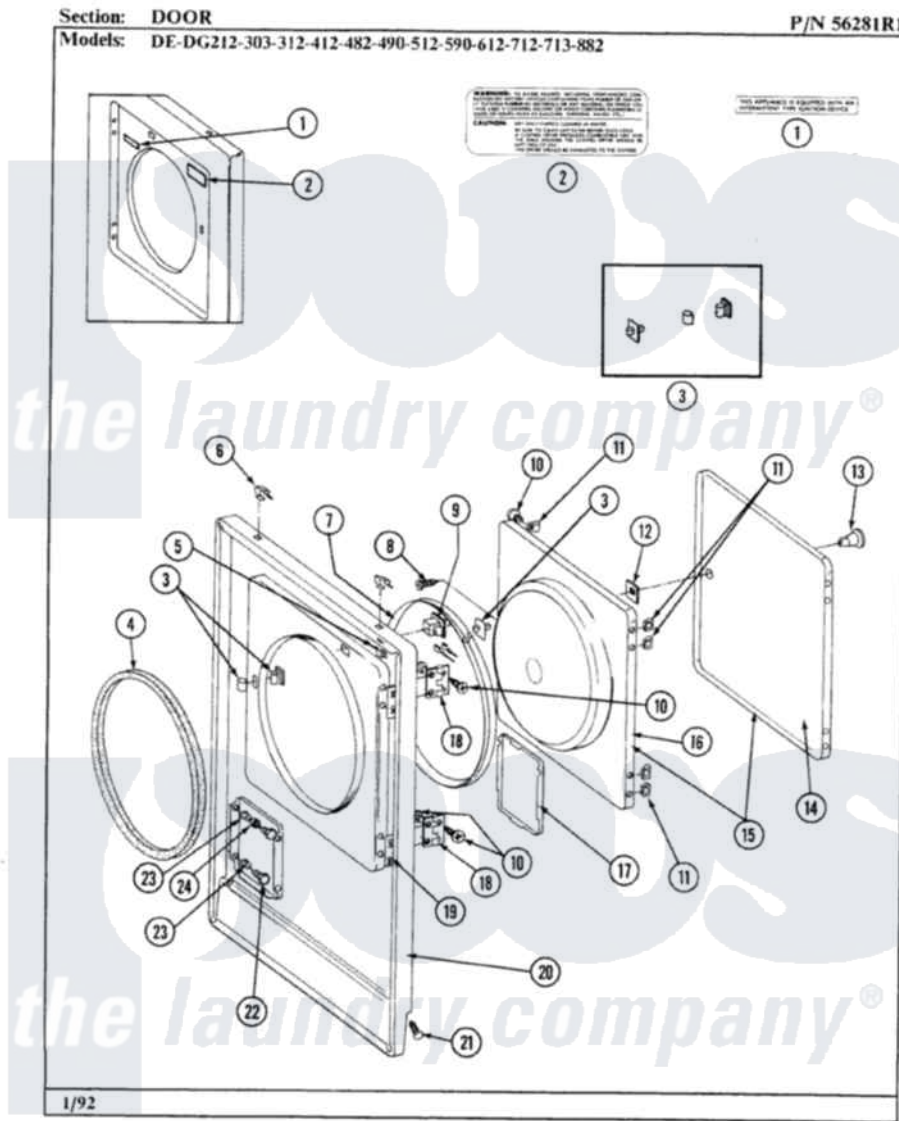

# Maytag LDG313 02 - DOOR

30

Maytag [Residential Maytag LDG313 Dryer Parts](#) Parts Diagram 02 - DOOR  
 Click on the part number to view part

Item	Original Part Number	Replaced By	Status	Part Description
1	314119		Not Available	GAS IGNITION LABEL
2	Y313927			INSTRUCTION LABEL
3	<a href="#">306436</a>			Door Latch Kit--W
4	<a href="#">314286</a>			Seal For Front Panel
5	<a href="#">Y310376</a>			Clip, Door Switch Harness
6	212982	<a href="#">22001650</a>		Fastener, Spring
7	<a href="#">314077</a>			Door Seal
8	314347	<a href="#">400021-1</a>		Screw
9	Y305753	<a href="#">W10169313</a>		Switch-Dor
10	<a href="#">Y314062</a>			Screw, Door Hinge And Panel
11	<a href="#">Y313910</a>			Clip, Door Liner To Outer Panel
12	<a href="#">Y313911</a>			Door Strike Retainer
13	303942		Not Available	KNOB AND SCREW
14	313908L		Not Available	DOOR PANEL-ALMOND
15	304579L		Not Available	DOOR-ALMOND
"	306668L		Not Available	DOOR, ALMOND

16	305835		Not Available	INNER DOOR WITH KNOB & SCRE
"	306676		Not Available	INNER DOOR WITH KNOB
17	302542L		Not Available	PART NOT USED. (DG ONLY)
18	Y304577	<a href="#">33001230</a>		Hinge, Door
19	<a href="#">Y313907</a>			Fastener, Twin
20	304594L		Not Available	FRONT PANEL-ALMOND
21	<a href="#">204439</a>			Screw And Fstner Assembly
22	212949	<a href="#">22001866</a>		Screw, Relay
23	312301		Not Available	BUSHING FOR ACCESS STUD
24	<a href="#">312369</a>			Sleeve, Access Panel Stud Part Not Used