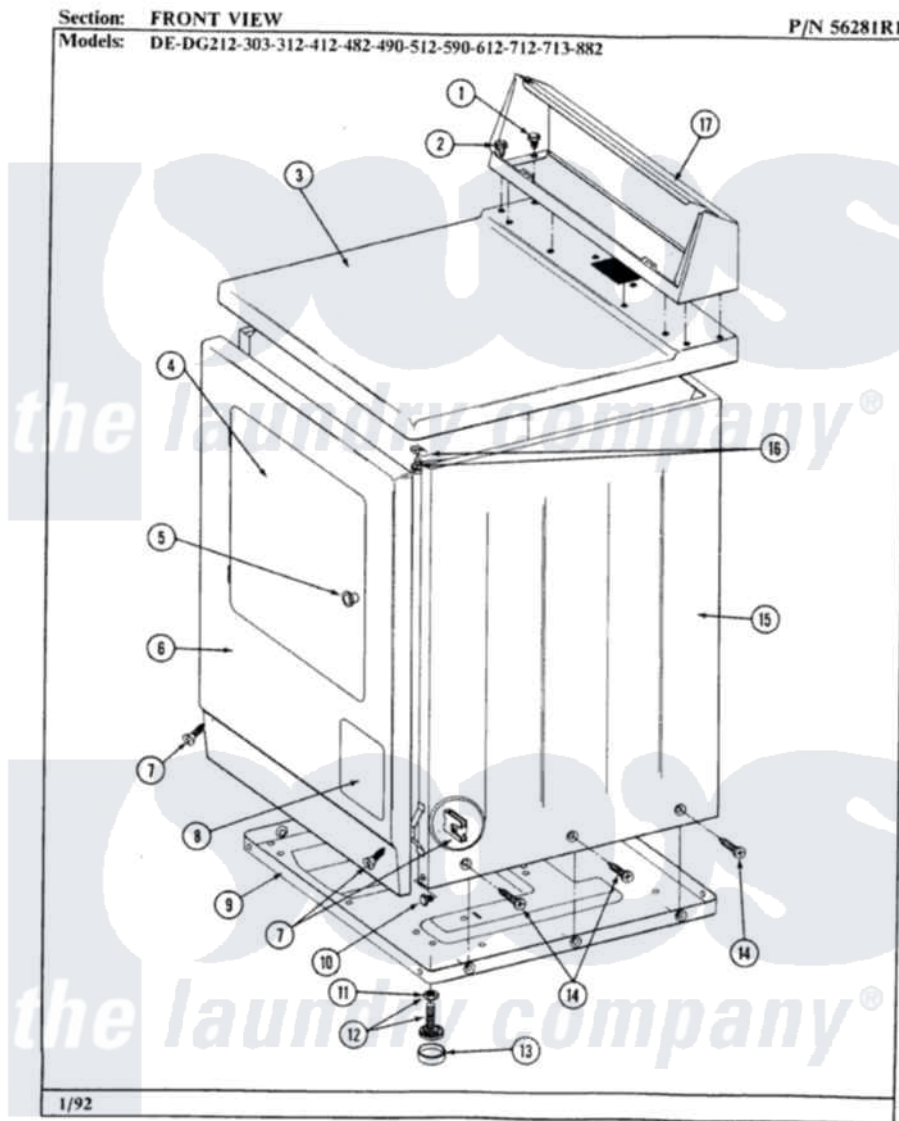

Maytag LDG313 03 - FRONT VIEW

26

Maytag Residential Maytag LDG313 Dryer Parts Parts Diagram 03 - FRONT VIEW
 Click on the part number to view part

| Item | Original Part Number | Replaced By | Status | Part Description |
|------|-------------------------|-------------------------|---------------|--------------------------------|
| 1 | 211194 | | Not Available | LOCK WASHER |
| 2 | Y313559 | | | Screw |
| 3 | 307104L | | | Top Cover Assembly |
| 4 | 306668L | | Not Available | DOOR, ALMOND |
| 5 | 303942 | | Not Available | KNOB AND SCREW |
| 6 | 304594L | | Not Available | FRONT PANEL-ALMOND |
| 7 | 204439 | | | Screw And Fstner Assembly |
| 8 | 302542L | | Not Available | PART NOT USED. (DG ONLY) |
| 9 | Y303361 | | Not Available | BASE ASSY. (UPPER & LOWER) |
| 10 | Y310632 | 1163839 | | Screw |
| 11 | Y052740 | 62739 | | Nut, Lock |
| 12 | Y305086 | | | Adjustable Leg And Nut |
| 13 | Y314137 | | | Foot, Rubber |
| 14 | 213007 | | | Xfor Cabinet See Cabinet, Back |
| 15 | 305302L | | Not Available | CABINET-ALMOND |