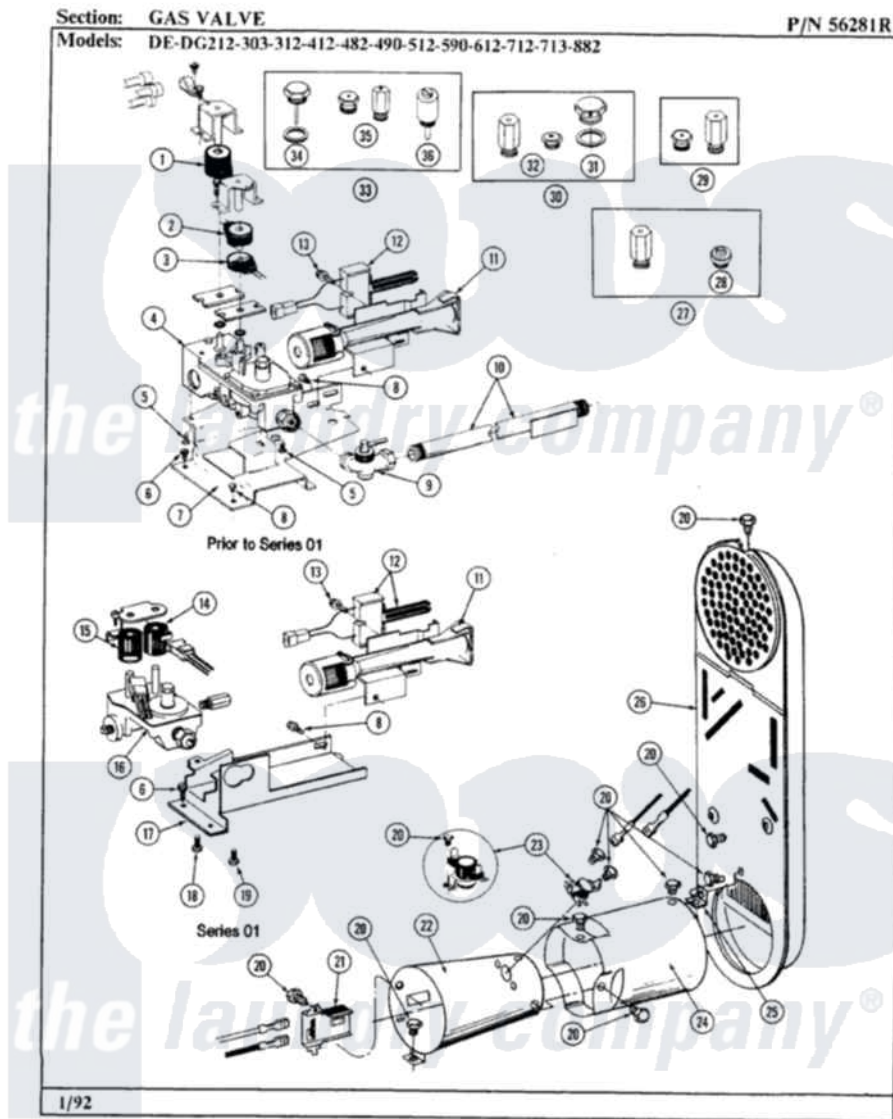

# Maytag LDG313 04 - GAS VALVE

38

Maytag Residential Maytag LDG313 Dryer Parts Parts Diagram 04 - GAS VALVE

Click on the part number to view part

Item	Original Part Number	Replaced By	Status	Part Description
1	<a href="#">305603</a>			Secondary Coil
2	<a href="#">305604</a>			Holding Coil
3	<a href="#">305605</a>			Booster Coil
4	<a href="#">W10116794</a>			Gas Valve
5	<a href="#">211410</a>			Screw, HeX Head No.8 X 3/8 Inch
6	<a href="#">Y313561</a>			Screw---NA
7	<a href="#">312929</a>			Gas Valve Bracket
8	Y310632	<a href="#">1163839</a>		Screw
9	<a href="#">Y303349</a>			Angle Shut-Off, Gas Valve
10	Y303383	<a href="#">33001735</a>		Pipe And Bracket Assembly Series 18 Not Needed Use Vavle
11	304974	<a href="#">33002793</a>		Burner Assembly
12	304970	<a href="#">4391996</a>		Ignitor
13	<a href="#">304971</a>			Screw Note: Screw, Igniter
14	306105	<a href="#">694540</a>		Coil, 60 Hz