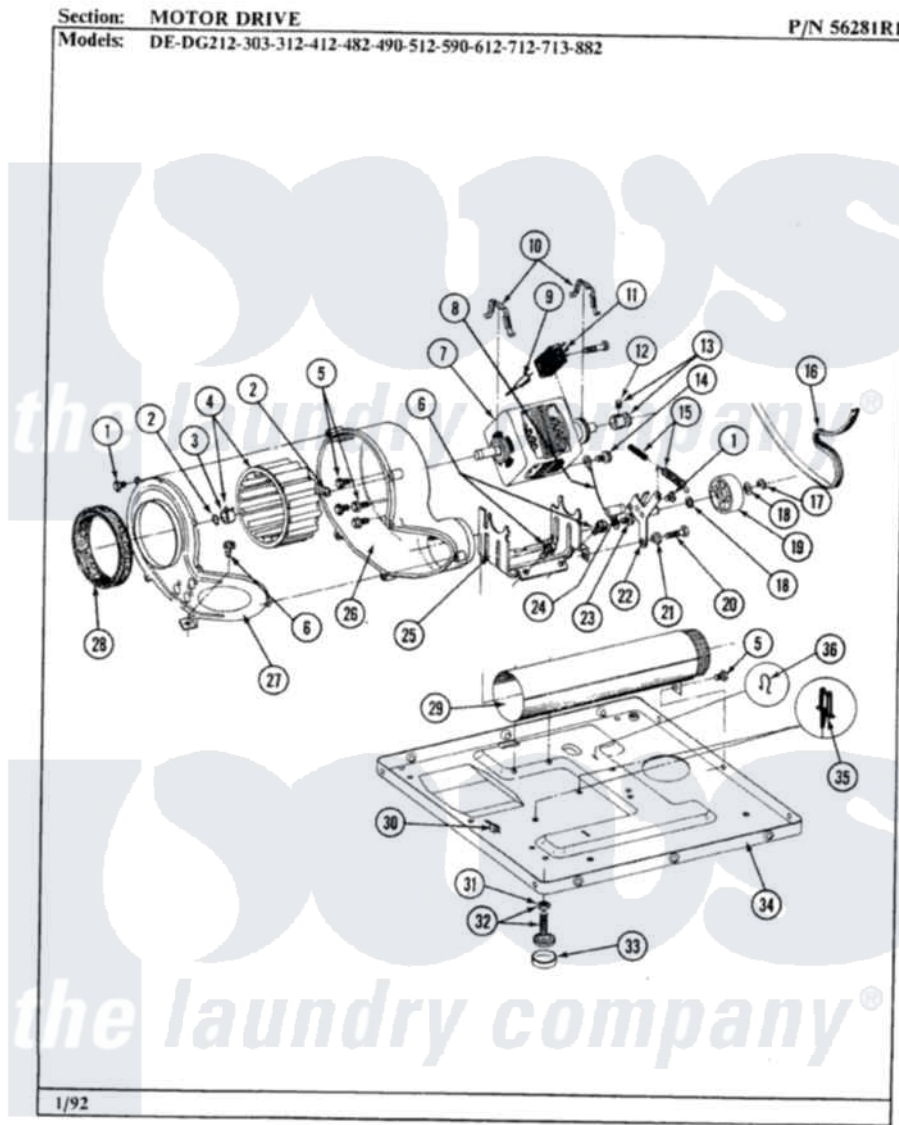

Maytag LDG313 05 - MOTOR DRIVE

-40

Maytag [Residential Maytag LDG313 Dryer Parts](#) Parts Diagram 05 - MOTOR DRIVE
 Click on the part number to view part

Item	Original Part Number	Replaced By	Status	Part Description
1	Y312961	W10116751		Screw
2	410233	9703438		Ring-Retrn
3	312967			Clamp, Blower Housing
4	Y303836			Blower Wheel Assembly And Clamp
5	Y310632	1163839		Screw
6	Y313561			Screw---NA
7	Y303358	W10410999		Motor-Drive
8	901220			Ground Wire
9	306448		Not Available	WIRE
10	Y015825			Clip, Motor To Motor Support
11	Y303877		Not Available	SWITCH, MOTOR EXTERNAL START No.303358-2, No.303358-4, 303358-7
"	Y303879			Switch, Motor External Start
"	306207		Not Available	(PROD. No.303358-8 & No.303358-9)
12	Y053241			Set Screw, Motor Pulley

13	Y305185	6-3051850	Pulley- MO
14	910343	488234	Screw 8-32 X 1/4
15	Y303945		IDLER SPRING ASSY. W/PLUG
16	Y312959		Poly "V" Belt For Tumbler
17	312958	354987	Ring, Retaining
18	Y312527		Washer, Idler Shaft
19	Y303705	6-3037050	Pulley- ID
20	Y014874		Screw, Idler Arm And Sleeve
21	Y312894	315772	Sleeve, Idler Arm
22	Y303363	6-3033630	Idler Arm
23	211294	90767	Screw, 8A X 3/8 HeX Washer Head Tapping
24	Y313582	W10116756	Spacer
25	312897		Not Available
26	Y312893		SUPPORT, MOTOR
27	314846		Housing, Blower
"	Y312895		Not Available
28	Y312901		COVER FOR BLOWER---NA
29	Y303442		Seal, Housing Cover
30	Y310376		EXHAUST DUCT ASSEMBLY
31	Y052740	62739	Clip, Door Switch Harness
32	Y305086		Nut, Lock
33	Y314137		Adjustable Leg And Nut
34	Y303361		Not Available
35	Y313262	W10116752	Foot, Rubber
36	410490		BASE ASSY. (UPPER & LOWER)
			Retainer-
			Spring, Retainer Wire Harness