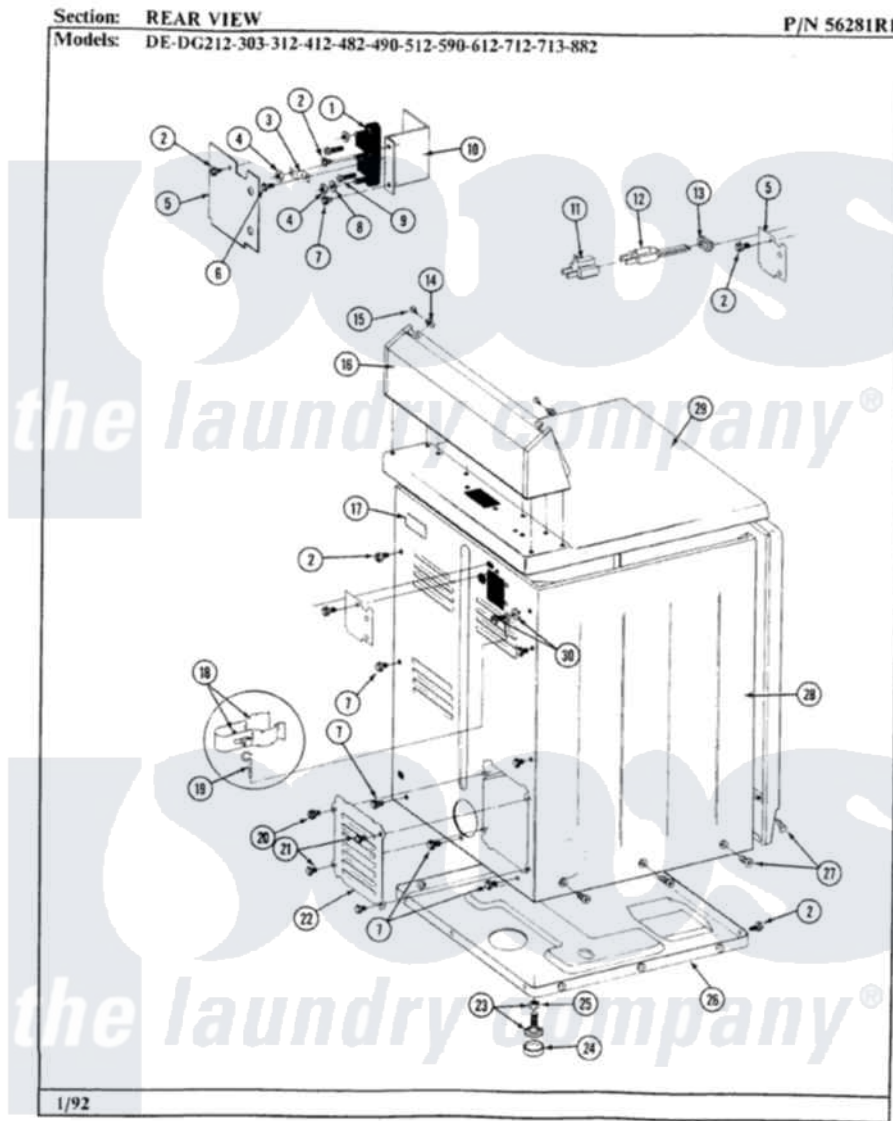

Maytag LDG313 07 - REAR VIEW

28

Maytag [Residential Maytag LDG313 Dryer Parts](#) Parts Diagram 07 - REAR VIEW
 Click on the part number to view part

Item	Original Part Number	Replaced By	Status	Part Description
2	Y313561			Screw---NA
5	Y312905		Not Available	COVER, TERMINAL
7	Y310632	1163839		Screw
11	Y201808			Converter
12	302521		Not Available	CORD, POWER PART NOT USED-GAS MODELS ONLY
13	211881			Grommet, Cord Part Not Used-Gas Models Only
14	215075			Fastener, Control Panel To Console
15	210932			Screw, No.8 X 9/16 Ctsk Note: Screw, Inlet Duct
16	305193L			Console
17	214519			LABEL, ELECTRICAL INSTR. PART NOT USED-GAS MODELS ONLY
18	301548			Clamp, Ground Wire
19	311155			Ground Wire And Clamp
20	Y313559			Screw

21	211294	90767	Screw, 8A X 3/8 HeX Washer Head Tapping
22	Y312951	Not Available	ACCESS COVER, BACK
23	Y305086		Adjustable Leg And Nut
24	Y314137		Foot, Rubber
25	Y052740	62739	Nut, Lock
26	Y303361	Not Available	BASE ASSY. (UPPER & LOWER)
27	213007		Xfor Cabinet See Cabinet, Back
28	305302L	Not Available	CABINET-ALMOND
29	307104L		Top Cover Assembly
30	303846	22003781	Screw, Ground Strap