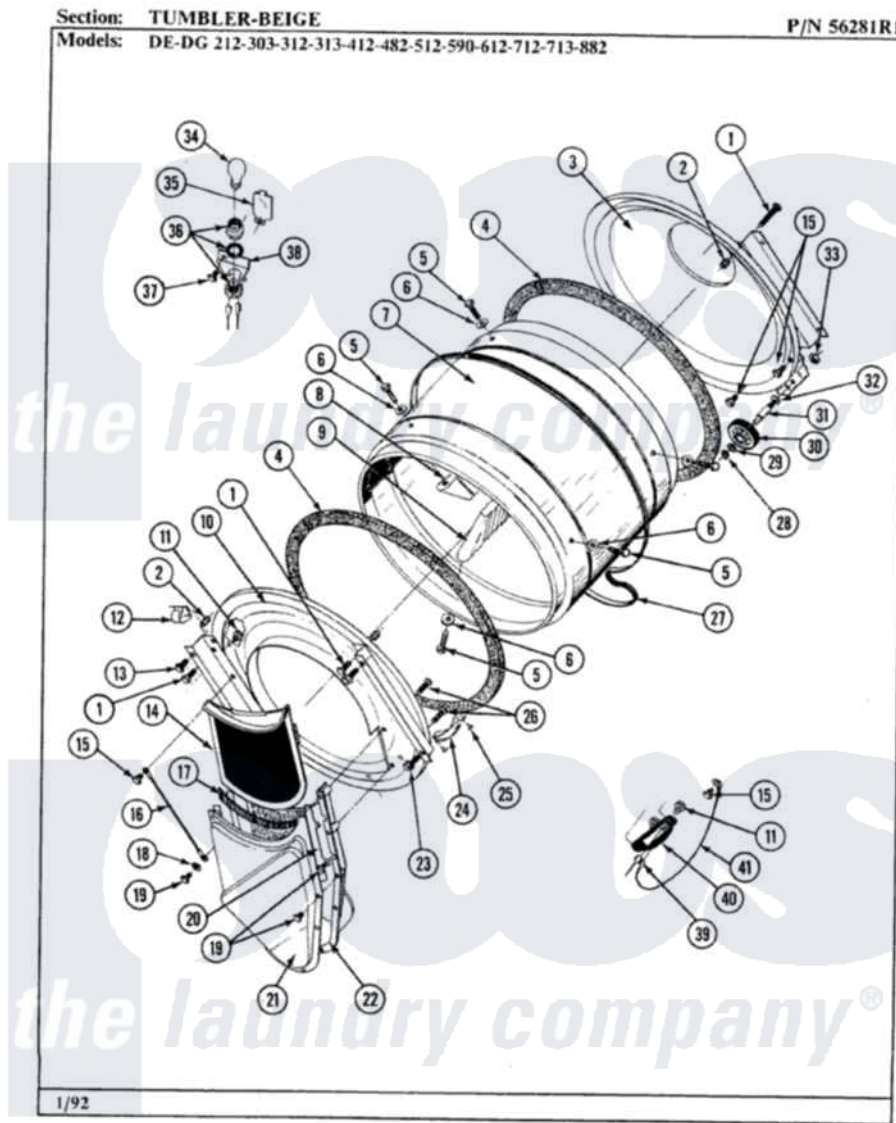

Maytag LDG313 08 - TUMBLER-BEIGE

34

Maytag [Residential Maytag LDG313 Dryer Parts](#) Parts Diagram 08 - TUMBLER-BEIGE
 Click on the part number to view part

Item	Original Part Number	Replaced By	Status	Part Description
1	313764		Not Available	SCREW
2	313915	31-3915		Tech Sheet
3	Y306660	33001106		Back, Tumbler
4	314820			Seal, Tumbler
5	Y310759			Screw, Tumbler Baffles
6	314158			Washer, Baffle To Tumbler
7	314802		Not Available	TUMBLER W/OUT BAFFLES
"	306663		Not Available	TUMBLER W/BAFFLES
8	314803	33001012		Baffle
9	314804	33001004		Baffle, Tall
10	306670		Not Available	TUMBLER FRONT----NA
12	Y310376			Clip, Door Switch Harness
13	Y313561			Screw----NA
14	Y306666	33001003		Screen, Lint
15	211294	90767		Screw, 8A X 3/8 HeX Washer Head Tapping
16	205810			Wire, Ground

17	Y313796		Lint Seal
18	310557		Washer
19	Y312961	W10116751	Screw
20	Y313795		Guide For Lint Screen
21	Y312964	Not Available	OUTLET DUCT - OUTER HALF
22	306656	Not Available	OUTLET DUCT & GRID ASSEMBLY
"	306657	Not Available	OUTLET DUCT & GRID
23	Y310632	1163839	Screw
24	306508		Tumbler Bearing Kit ----W
25	210720		Rivet, Bearing To Tumbler Fmt
26	Y314110	33002917	Screw, No.10-16
27	Y312959		Poly "V" Belt For Tumbler
28	410233	9703438	Ring-Retrn
29	312535		Washer, Vault Mounting Brk.
30	Y303373	12001541	Drum Roller/Washer Assembly--W
31	Y312948	6-3129480	Shaft- Tumbler
32	Y313347	312535	Washer, Vault Mounting Brk.
33	312538	33001443	Nut, Hex