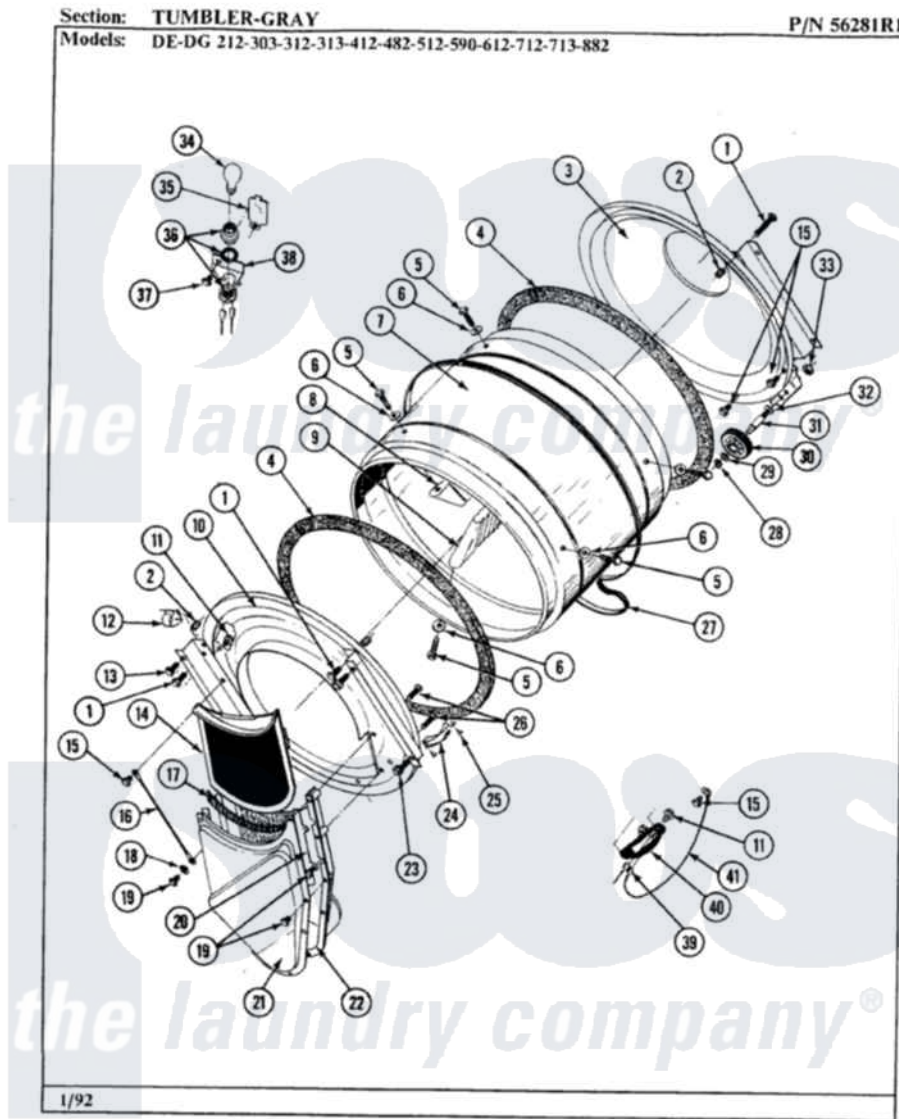

Maytag LDG313 09 - TUMBLER-GRAY

32

Maytag [Residential Maytag LDG313 Dryer Parts](#) Parts Diagram 09 - TUMBLER-GRAY
 Click on the part number to view part

Item	Original Part Number	Replaced By	Status	Part Description
1	313764		Not Available	SCREW
2	313915	31-3915		Tech Sheet
3	Y306660	33001106		Back, Tumbler
4	Y313541	33313541		Seal- Tumbler
5	Y310759			Screw, Tumbler Baffles
6	314158			Washer, Baffle To Tumbler
7	305187		Not Available	TUMBLER W/BAFFLES
"	Y314153		Not Available	TUMBLER No.
8	314154		Not Available	TUMBLER BAFFLE - SHORT
9	314155	33001004		Baffle, Tall
10	Y303815	33001231		Front- Tumbler
12	Y310376			Clip, Door Switch Harness
13	Y313561			Screw---NA
14	Y304388	33001003		Screen, Lint
15	211294	90767		Screw, 8A X 3/8 HeX Washer Head Tapping
16	205810			Wire, Ground

17	Y313796		Lint Seal
18	310557		Washer
19	Y312961	W10116751	Screw
20	Y313795		Guide For Lint Screen
21	Y312964	Not Available	OUTLET DUCT - OUTER HALF
22	Y304810	Not Available	OUTLET DUCT ASSEMBLY---S
23	Y310632	1163839	Screw
24	306508		Tumbler Bearing Kit ---W
25	210720		Rivet, Bearing To Tumbler Fmt
26	Y314110	33002917	Screw, No.10-16
27	Y312959		Poly "V" Belt For Tumbler
28	410233	9703438	Ring-Retrn
29	312535		Washer, Vault Mounting Brk.
30	Y303373	12001541	Drum Roller/Washer Assembly--W
31	Y312948	6-3129480	Shaft- Tumbler
32	Y313347	312535	Washer, Vault Mounting Brk.
33	312538	33001443	Nut, Hex