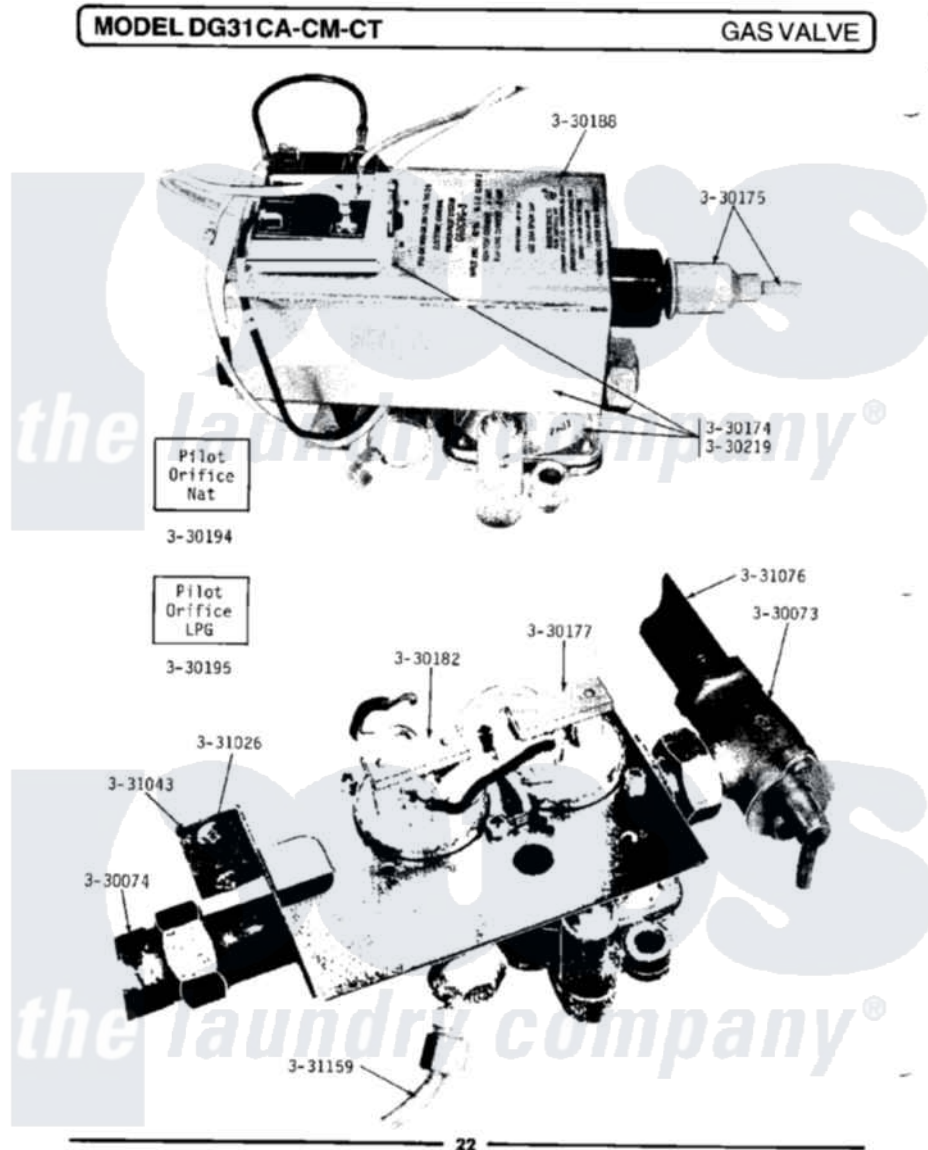

Maytag LDG31CA 07 - GAS VALVE

Maytag [Residential Maytag LDG31CA Dryer Parts](#) Parts Diagram 07 - GAS VALVE
 Click on the part number to view part

Item	Original Part Number	Replaced By	Status	Part Description
001	Y330073			Valve, Shut-Off
002	NLA		Not Available	MANIFOLD, MAIN BURNER
003	Y330174			Electronic Ignition Control
004	Y330175			Pilot Burner
005	Y330177			Burner Solenoid-Main
006	Y330182			Burner Solenoid-Pilot
007	NLA		Not Available	LOCKOUT MODULE
008	NLA		Not Available	PILOT ORIFICE - NAT
009	Y330195			Pilot Orifice - LPG
010	Y330219			Electronic Control Assembly
011	331026	90767		Screw, 8A X 3/8 HeX Washer Head Tapping
012	NLA		Not Available	BRACKET, GAS CONTROL
013	NLA		Not Available	GAS SUPPLY LINE-28 1/2 INCH
014	NLA		Not Available	PILOT LINE