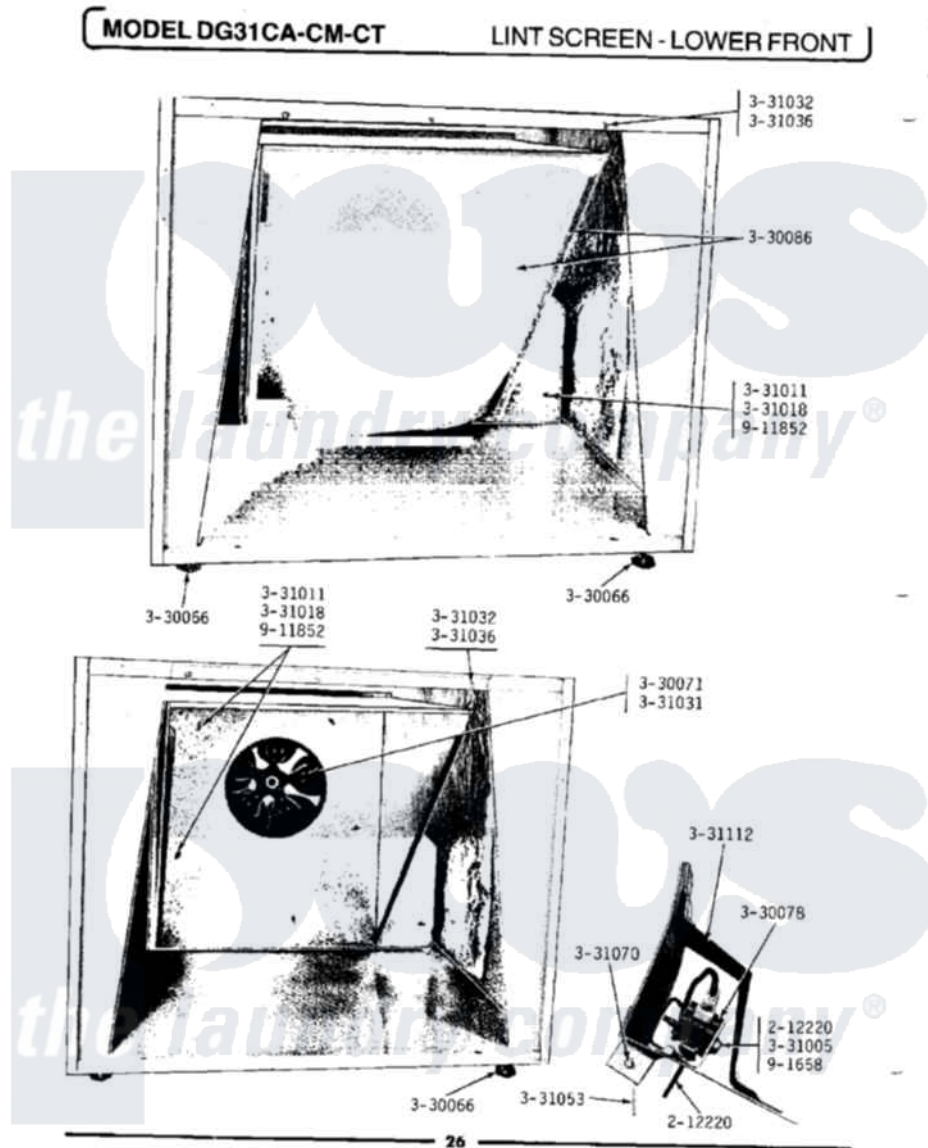

# Maytag LDG31CA 09 - LINT SCREEN-LOWER FRONT

Maytag Residential Maytag LDG31CA Dryer Parts Parts Diagram 09 - LINT SCREEN-LOWER FRONT  
 Click on the part number to view part

Item	Original Part Number	Replaced By	Status	Part Description
001	<a href="#">Y055980</a>			Hi-Temp Adhesive, 2 Oz Tube
002	212220	<a href="#">213501</a>		Screw, No.6-20 X 1-1/8 Inch
003	NLA		Not Available	LEVELING LEG
004	Y330071		Not Available	IMPELLER FOR BLOWER
005	<a href="#">Y330078</a>			Cool-Down Bypass Switch
006	<a href="#">Y330086</a>			Lint Screen With Frame
007	331005	<a href="#">701719</a>		Nut, Hex
008	NLA		Not Available	WING NUT, LINT HOOD
009	NLA		Not Available	WASHER, LINT HOOD
010	331031		Not Available	SET SCREW FOR IMPELLER
011	331032	<a href="#">61002031</a>		Screw, Handle
012	<a href="#">331036</a>			Washer-Front Panel Screws
013	<a href="#">331053</a>			Damper
014	NLA		Not Available	HINGE PIN, DAMPER
015	NLA		Not Available	SHIELD, DAMPER SWITCH
016	NLA		Not Available	TWIN FASTENER W/SCREWS