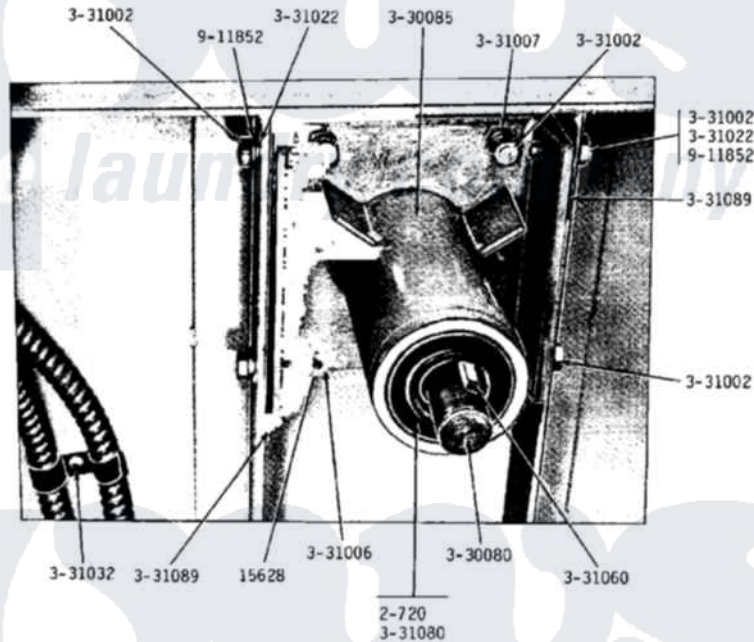

# Maytag LDG31CA 12 - DRUM BEARING SUPPORT ASSEMBLY

## MODEL DG31CA-CM-CT DRUM BEARING SUPPORT ASSEMBLY

32

Maytag [Residential Maytag LDG31CA Dryer Parts](#) Parts Diagram 12 - DRUM BEARING SUPPORT ASSEMBLY  
 Click on the part number to view part

Item	Original Part Number	Replaced By	Status	Part Description
001	NLA		Not Available	BOLT, 5/16 X 3/4 HEX
002	Y200720	<a href="#">22003441</a>		Bearing, Rear
003	Y330080		Not Available	SPIDER & SHAFT ASSEMBLY
004	<a href="#">Y330085</a>			Drum Support Housing
005	NLA		Not Available	BOLT, DRUM
006	NLA		Not Available	NUT-DRUM SUPPORT BOLT, 5/16
007	NLA		Not Available	NUT-DRUM SUPPORT BOLT, 3/8
008	NLA		Not Available	WASHER, DRUM SUPPORT
009	331032	<a href="#">61002031</a>		Screw, Handle
010	<a href="#">331060</a>			Key For Drum
011	331080		Not Available	SPACER FOR CENTER BEARING
012	<a href="#">331089</a>			Shim For Drum Rod
013	911852	<a href="#">486009</a>		Lockwasher