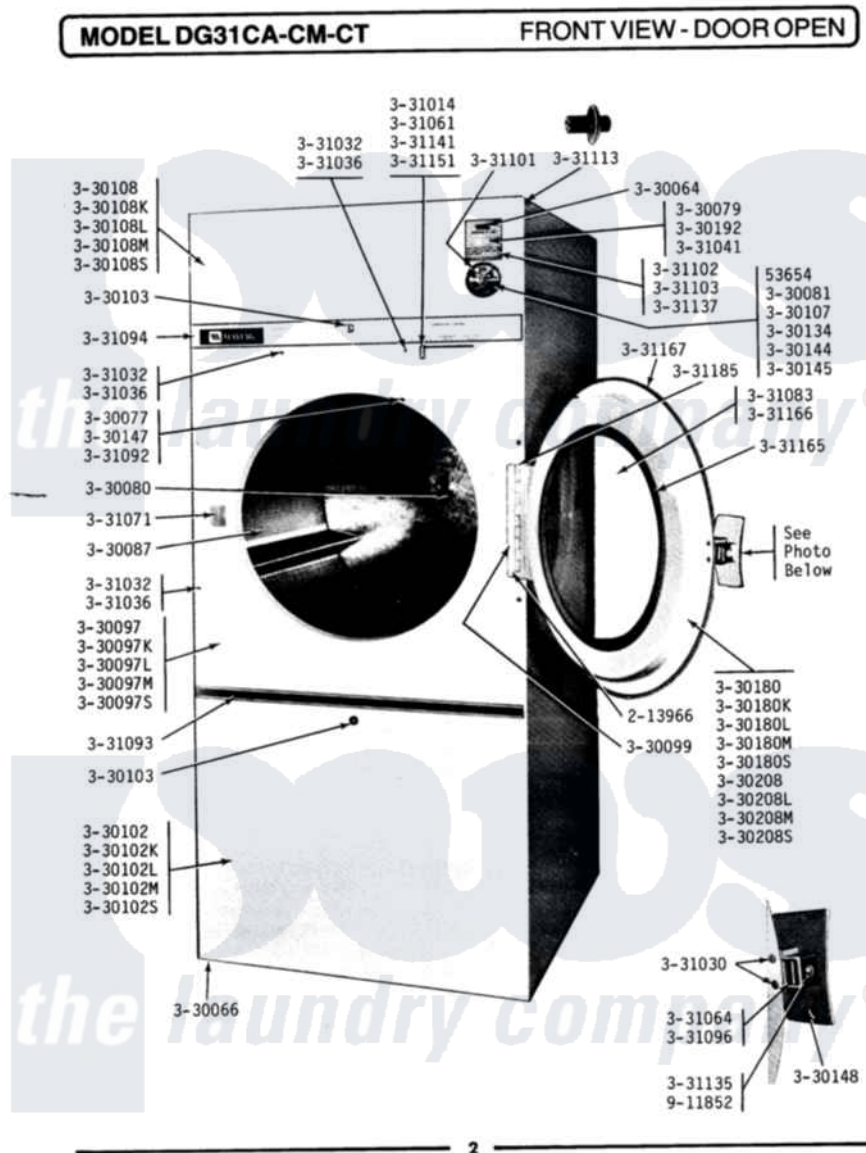

# Maytag LDG31CM 01 - FRONT VIEW-DOOR OPEN

Maytag Residential Maytag LDG31CM Dryer Parts Parts Diagram 01 - FRONT VIEW-DOOR OPEN  
 Click on the part number to view part

Item	Original Part Number	Replaced By	Status	Part Description
001	NLA		Not Available	GULMITE WRENCH No.8
002	NLA		Not Available	SCREW, No.5-40 X 3/8
003	213966	<a href="#">3400014</a>		Screw
004	<a href="#">Y330064</a>			Pilot Light
005	NLA		Not Available	LEVELING LEG
006	<a href="#">Y330077</a>			Door Switch
007	Y330079		Not Available	SWITCH, PUSH-TO-START
008	Y330080		Not Available	SPIDER & SHAFT ASSEMBLY
009	<a href="#">330081</a>			Timer - CA 60 Minutes
010	<a href="#">Y330087</a>			Drum Assembly Complete
011	NLA		Not Available	FRONT PANEL-WHITE
012	NLA		Not Available	FRONT PANEL-ALMOND
013	NLA		Not Available	FRONT PANEL-HARVEST WHEAT
014	NLA		Not Available	HINGE FOR DOOR
015	Y330102			FRONT PANEL-WHITE