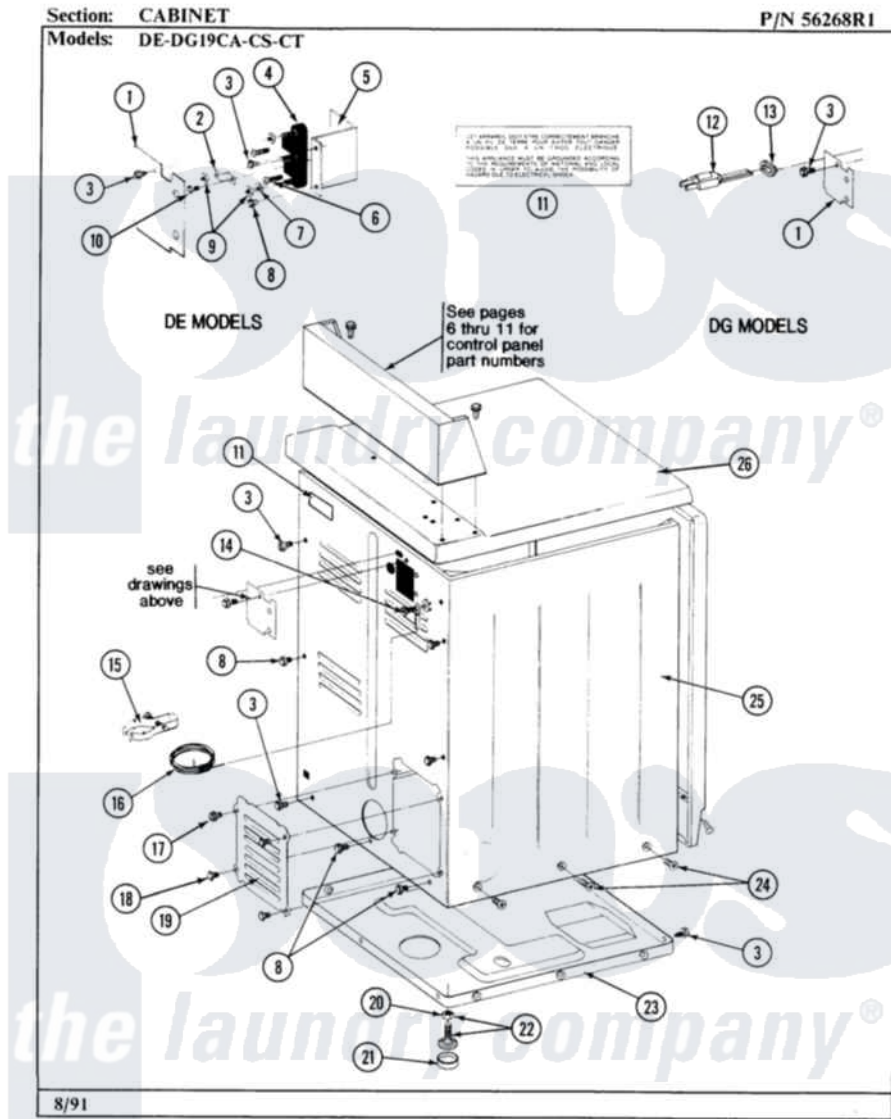

Maytag LDG31CM 02 - REAR VIEW

4

Maytag [Residential Maytag LDG31CM Dryer Parts](#) Parts Diagram 02 - REAR VIEW
Click on the part number to view part

Item	Original Part Number	Replaced By	Status	Part Description
001	Y052749	62739		Nut, Lock
002	NLA		Not Available	LEVELING LEG
003	Y330080		Not Available	SPIDER & SHAFT ASSEMBLY
004	331026	90767		Screw, 8A X 3/8 HeX Washer Head Tapping
005	331032	61002031		Screw, Handle
006	NLA		Not Available	WIRE NUT (6 USED)
007	331048		Not Available	COVER FOR BLOWER IMPELLER
008	331053			Damper
009	331054			Grease Fitting - Pulley Pin
010	NLA		Not Available	HINGE PIN FOR DAMPER
011	NLA		Not Available	GAS SUPPLY LINE-28 1/2 INCH
012	NLA		Not Available	DRUM ROD
013	NLA		Not Available	SHIELD FOR MOTOR
014	NLA		Not Available	SUPPORT FOR REAR

014	NLA	Not Available	COVER-LEFT
015	NLA	Not Available	RIB, TUMBLER (ONLY)
016	NLA	Not Available	BACK GUARD
017	911852	486009	Lockwasher