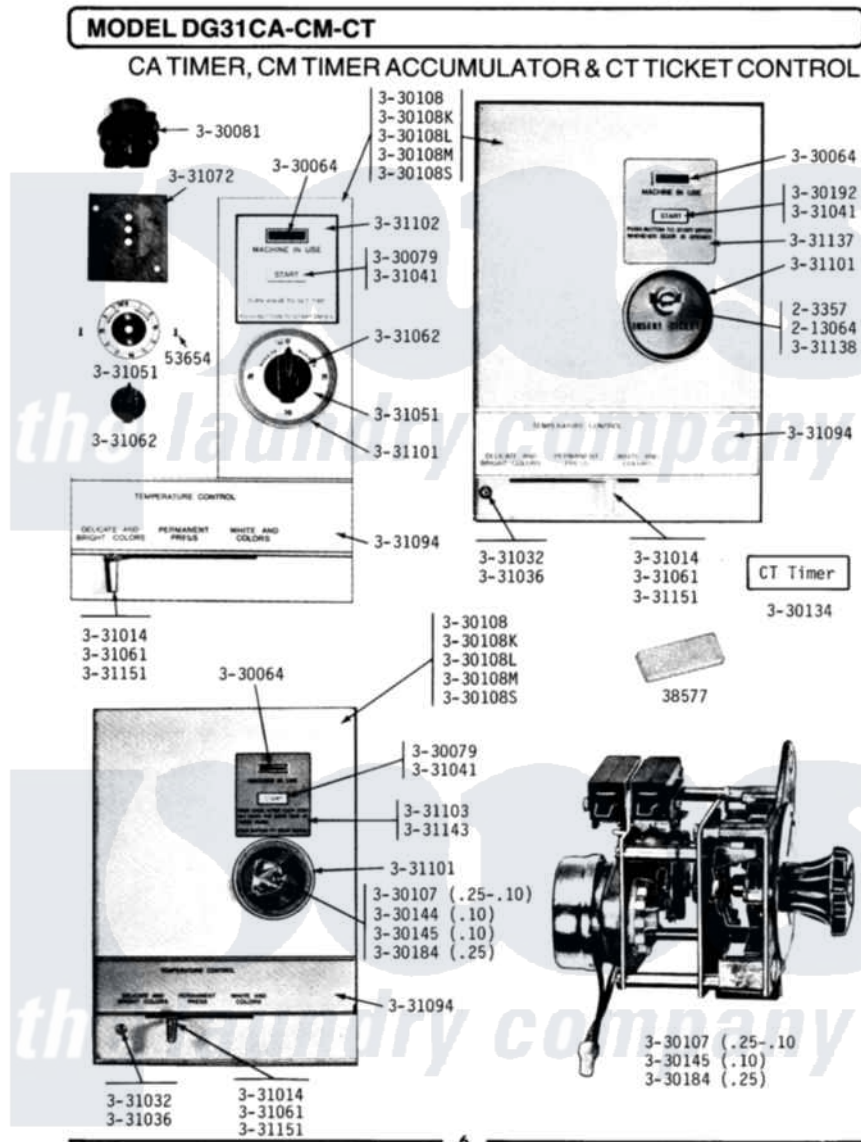

Maytag LDG31CM 03 - TIMER ACCUMULATORS & TICKET CONTROL

Maytag Residential Maytag LDG31CM Dryer Parts Parts Diagram 03 - TIMER ACCUMULATORS & TICKET CONTROL
 Click on the part number to view part

Item	Original Part Number	Replaced By	Status	Part Description
001	NLA		Not Available	TOOL TO ADJUST TIMING SWITC
002	NLA		Not Available	SCREW, No.5-40 X 3/8
003	NLA		Not Available	PALNUT
004	NLA		Not Available	FRONT PLATE F/TICKET CONTRO
005	Y330064			Pilot Light
006	Y330079		Not Available	SWITCH, PUSH-TO-START
007	330081			Timer - CA 60 Minutes
008	NLA		Not Available	TIMER ACCUMULATOR - CM
009	NLA		Not Available	FRONT PANEL-WHITE
010	330108L		Not Available	FRONT PANEL-ALMOND
011	330108M		Not Available	FRONT PANEL-HARVEST WHEAT
012	NLA		Not Available	TIMER W/KNOB AND PIN
013	NLA		Not Available	MOUNTING PLATE (ACCUMULATOR)
014	Y330145		Not Available	CONTA ACCUMULATOR

014	1330143	Not Available	ASSEMBLY
015	330184		Timer Accumulator-25
016	Y330192	Not Available	SWITCH, PUSH TO START
017	331014	8281196	Screw
018	331032	61002031	Screw, Handle
019	331036		Washer-Front Panel Screws
020	331041		Button-Push-To-Start Switch
021	NLA	Not Available	TIMER DIAL - CA 60 MINUTES
022	331061		Knob For Temperature Contro
023	NLA	Not Available	KNOB FOR TIMER
024	NLA	Not Available	MOUNTING PLATE FOR TIMER
025	NLA	Not Available	TRIM BAR FOR UPPER PANEL
026	331101	Not Available	BEZEL FOR TIMER-ACCUMULATOR
027	NLA	Not Available	INSTRUCTION PLATE (CA)
028	NLA	Not Available	INSTRUCTION PLATE - CM
029	NLA	Not Available	INSTRUCTION PLATE-CT
030	NLA	Not Available	MOUNTING PLATE-TICKET CONT
031	NLA	Not Available	INSTRUCT LABEL - SINGLE COI
032	331151		Lever-Temperature Control