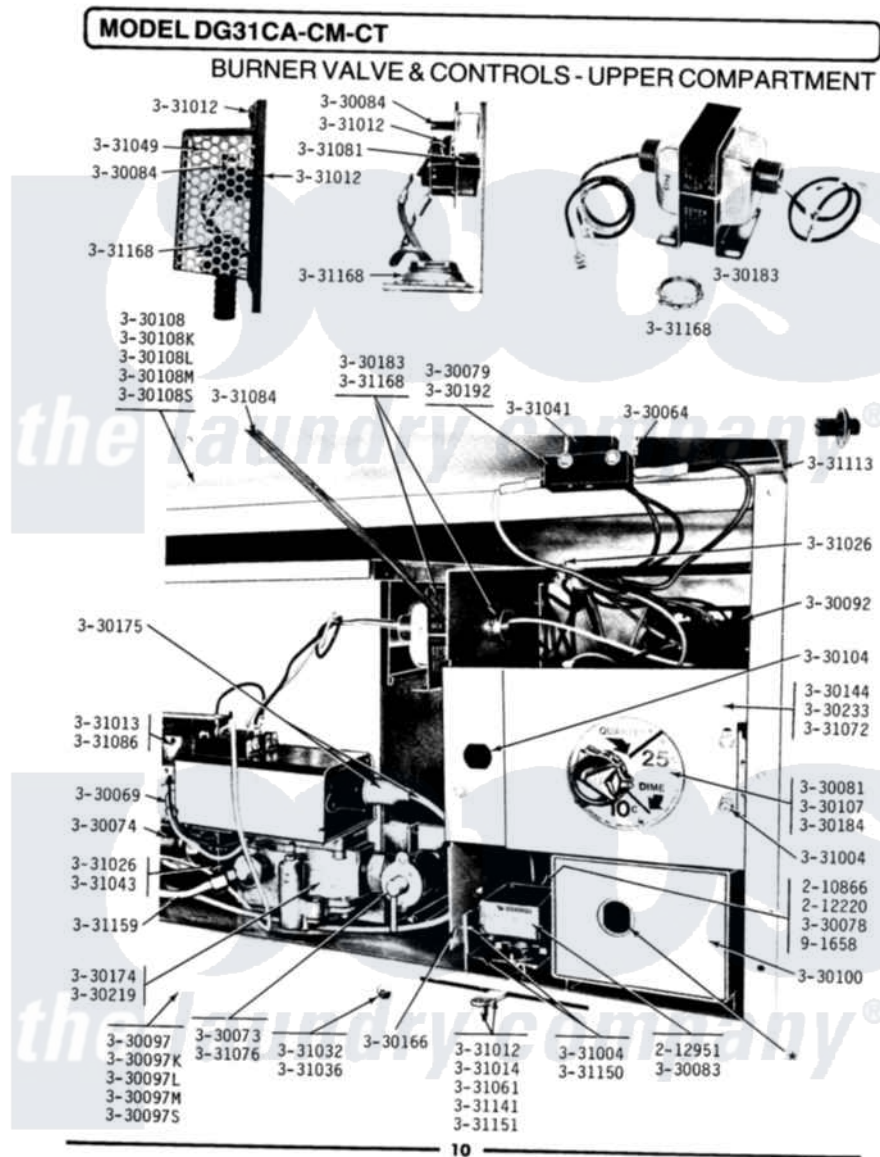

Maytag LDG31CM 06 - BURNER VALVE & CONTROLS-UPPER COMP.

Maytag Residential Maytag LDG31CM Dryer Parts Parts Diagram 06 - BURNER VALVE & CONTROLS-UPPER COMP.
 Click on the part number to view part

Item	Original Part Number	Replaced By	Status	Part Description
001	210866			Nut, Twin Speed
002	212220	213501		Screw, No.6-20 X 1-1/8 Inch
003	212951			Screw, No.6-32 X 1/4 Inch
004	Y330064			Pilot Light
005	NLA		Not Available	BURNER, MAIN
006	Y330073			Valve, Shut-Off
007	NLA		Not Available	MANIFOLD FOR MAIN BURNER
008	Y330078			Cool-Down Bypass Switch
009	Y330079		Not Available	SWITCH, PUSH-TO-START
010	330081			Timer - CA 60 Minutes
011	Y330083		Not Available	CONTROL, TEMPERATURE
012	330084			Thermostat, Hi-Limit
013	Y330092			Terminal Block
014	NLA		Not Available	FRONT PANEL-WHITE
015	NLA		Not Available	FRONT PANEL-ALMOND