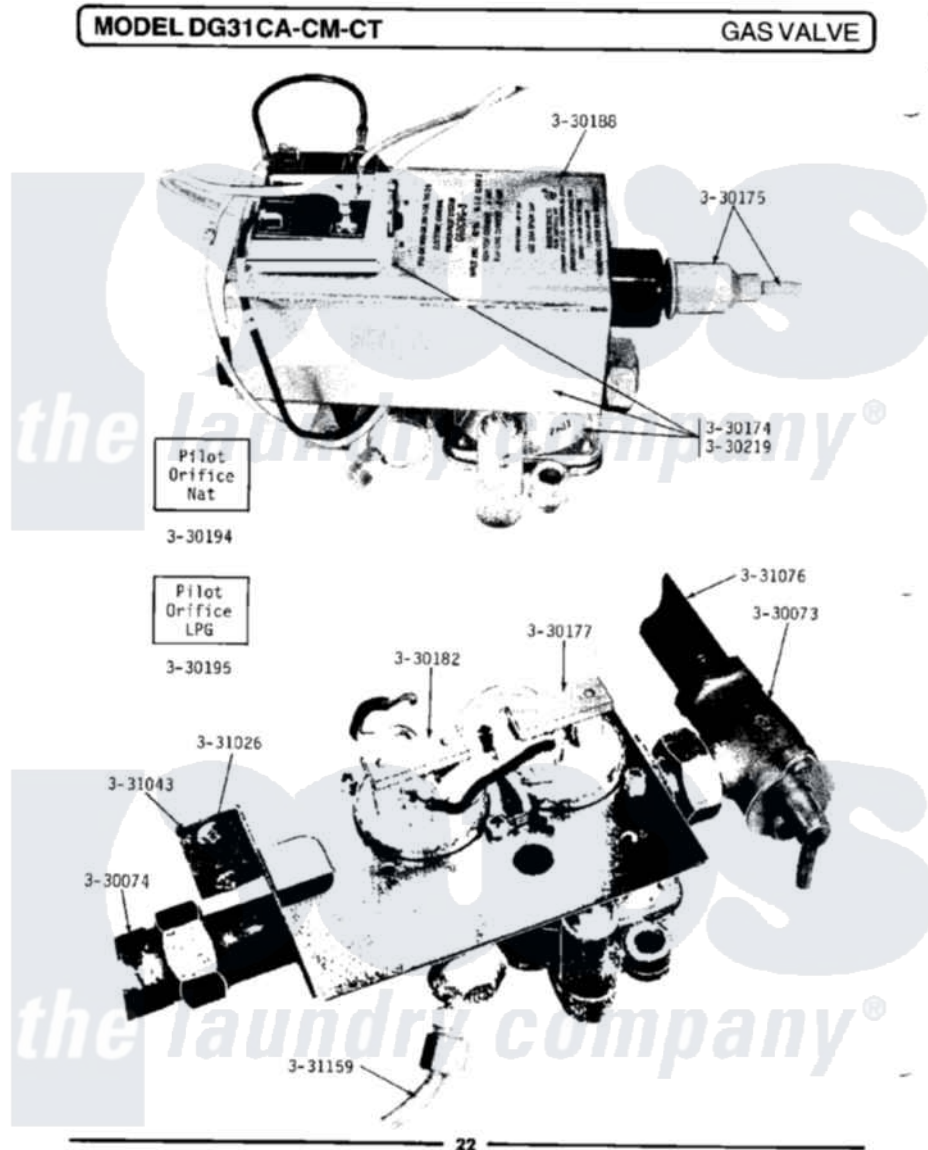

Maytag LDG31CM 08 - GAS VALVE

Maytag [Residential Maytag LDG31CM Dryer Parts](#) Parts Diagram 08 - GAS VALVE
 Click on the part number to view part

Item	Original Part Number	Replaced By	Status	Part Description
001	Y330073			Valve, Shut-Off
002	NLA		Not Available	MANIFOLD FOR MAIN BURNER
003	Y330174			Electronic Ignition Control
004	Y330175			Pilot Burner
005	Y330177			Burner Solenoid-Main
006	Y330182			Burner Solenoid-Pilot
007	NLA		Not Available	LOCKOUT MODULE
008	NLA		Not Available	PILOT ORIFICE - NAT
009	Y330195			Pilot Orifice - LPG
010	Y330219			Electronic Control Assembly
011	331026	90767		Screw, 8A X 3/8 HeX Washer Head Tapping
012	NLA		Not Available	BRACKET FOR GAS CONTROL
013	NLA		Not Available	GAS SUPPLY LINE-28 1/2 INCH
014	NLA		Not Available	PILOT LINE