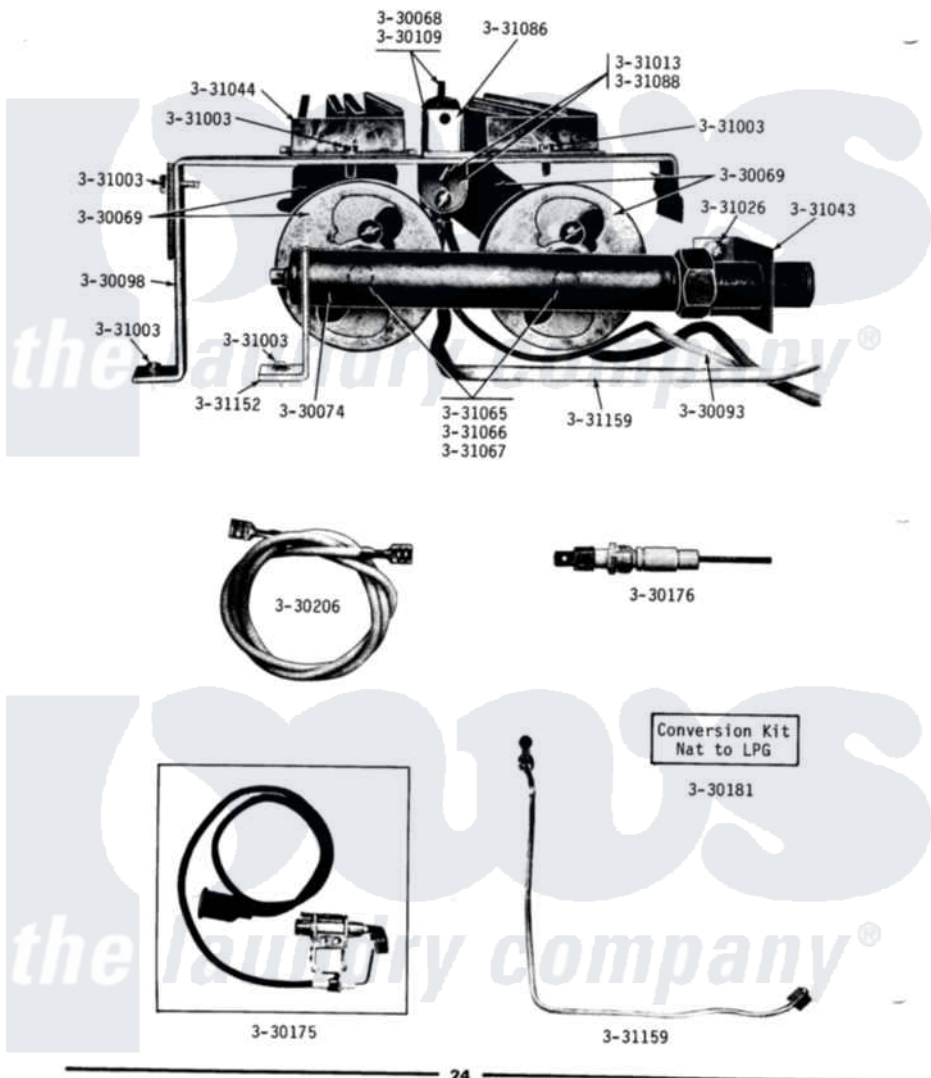

# Maytag LDG31CM 09 - BURNER ASSEMBLY & COMPONENTS

## MODEL DG31CA-CM-CT BURNER ASSEMBLY & COMPONENTS

Maytag Residential Maytag LDG31CM Dryer Parts Parts Diagram 09 - BURNER ASSEMBLY & COMPONENTS  
 Click on the part number to view part

Item	Original Part Number	Replaced By	Status	Part Description
001	<a href="#">Y330068</a>			Pilot Burner - Nat.
002	NLA		Not Available	BURNER, MAIN
003	NLA		Not Available	MANIFOLD FOR MAIN BURNER
004	NLA		Not Available	THERMOCOUPLE----NA
005	NLA		Not Available	SUPPORT FOR BURNERS
006	NLA		Not Available	PILOT BURNER - LPG
007	<a href="#">Y330175</a>			Pilot Burner
008	<a href="#">Y330176</a>			Sensing Probe
009	330181		Not Available	CONVERSION KIT-NAT. TO LPG
010	NLA		Not Available	PILOT ORIFICE - NAT
011	<a href="#">Y330195</a>			Pilot Orifice - LPG
012	<a href="#">Y330206</a>			Wire For Sensing Probe
013	331003	<a href="#">489483</a>		Screw 10-32 X 1/2
014	331013	<a href="#">Y0300830</a>		Screw No.10-32 X .375
015	331026	<a href="#">00727</a>		Screw, 8A X 3/8 HeX Washer