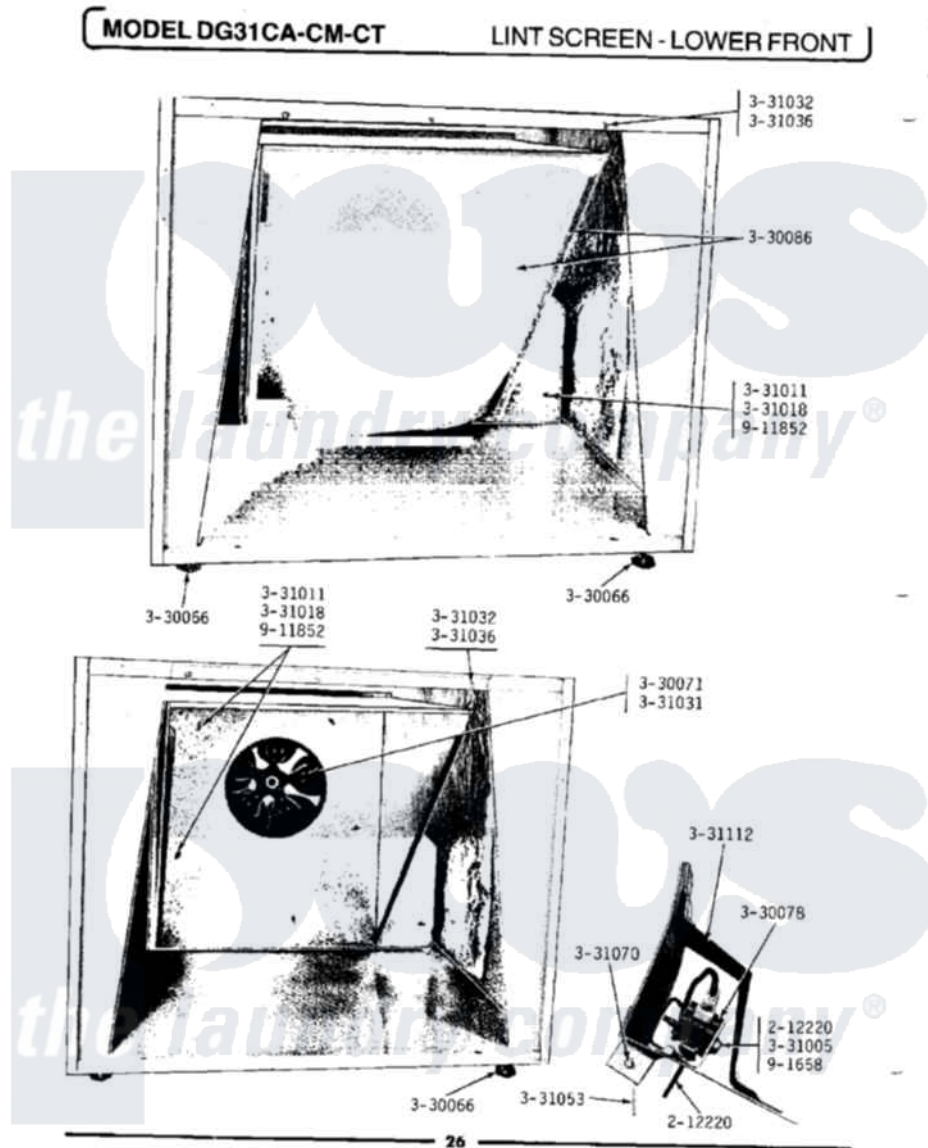

Maytag LDG31CM 10 - LINT SCREEN-LOWER FRONT

Maytag Residential Maytag LDG31CM Dryer Parts Parts Diagram 10 - LINT SCREEN-LOWER FRONT
 Click on the part number to view part

Item	Original Part Number	Replaced By	Status	Part Description
001	Y055980			Hi-Temp Adhesive, 2 Oz Tube
002	212220	213501		Screw, No.6-20 X 1-1/8 Inch
003	NLA		Not Available	LEVELING LEG
004	Y330071		Not Available	IMPELLER FOR BLOWER
005	Y330078			Cool-Down Bypass Switch
006	Y330086			Lint Screen With Frame
007	331005	701719		Nut, Hex
008	NLA		Not Available	WING NUT - LINT HOOD TO CAB
009	NLA		Not Available	WASHER-LINT HOOD TO CABINET
010	331031		Not Available	SET SCREW FOR IMPELLER
011	331032	61002031		Screw, Handle
012	331036			Washer-Front Panel Screws
013	331053			Damper
014	NLA		Not Available	HINGE PIN FOR DAMPER
015	NLA		Not Available	SHIELD FOR DAMPER

015	NLA	Not Available	SWITCH
016	NLA	Not Available	TWIN FASTENER WITH SCREWS
017	911852	486009	Lockwasher
018		Not Available	