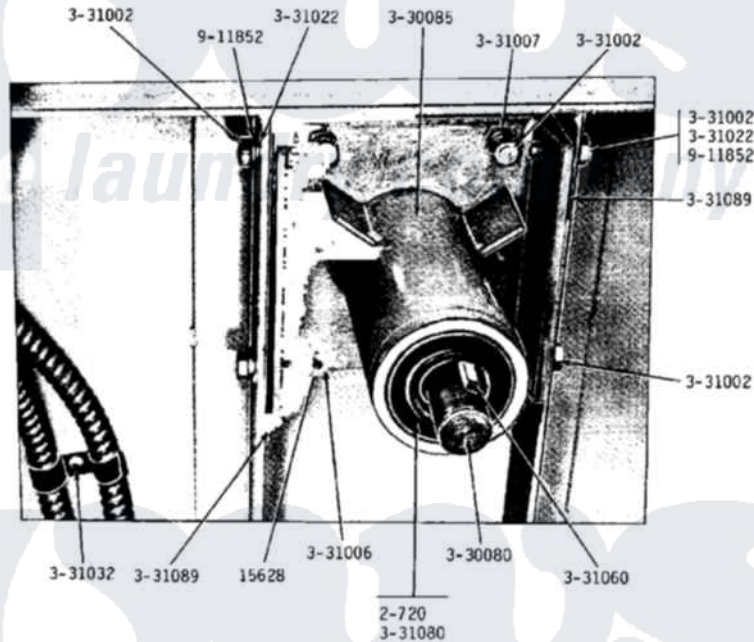

# Maytag LDG31CM 13 - DRUM BEARING SUPPORT ASSEMBLY

## MODEL DG31CA-CM-CT DRUM BEARING SUPPORT ASSEMBLY

32

Maytag Residential Maytag LDG31CM Dryer Parts Parts Diagram 13 - DRUM BEARING SUPPORT ASSEMBLY  
 Click on the part number to view part

Item	Original Part Number	Replaced By	Status	Part Description
001	NLA		Not Available	BOLT, 5/16 X 3/4 HEX
002	Y200720	<a href="#">22003441</a>		Bearing, Rear
003	Y330080		Not Available	SPIDER & SHAFT ASSEMBLY
004	<a href="#">Y330085</a>			Drum Support Housing
005	NLA		Not Available	BOLT FOR DRUM
006	NLA		Not Available	NUT-DRUM SUPPORT BOLT, 5/16
007	NLA		Not Available	NUT-DRUM SUPPORT BOLT, 3/8
008	NLA		Not Available	WASHER FOR DRUM SUPPORT
009	331032	<a href="#">61002031</a>		Screw, Handle
010	<a href="#">331060</a>			Key For Drum
011	331080		Not Available	SPACER FOR CENTER BEARING
012	<a href="#">331089</a>			Shim For Drum Rod
013	911852	<a href="#">486009</a>		Lockwasher