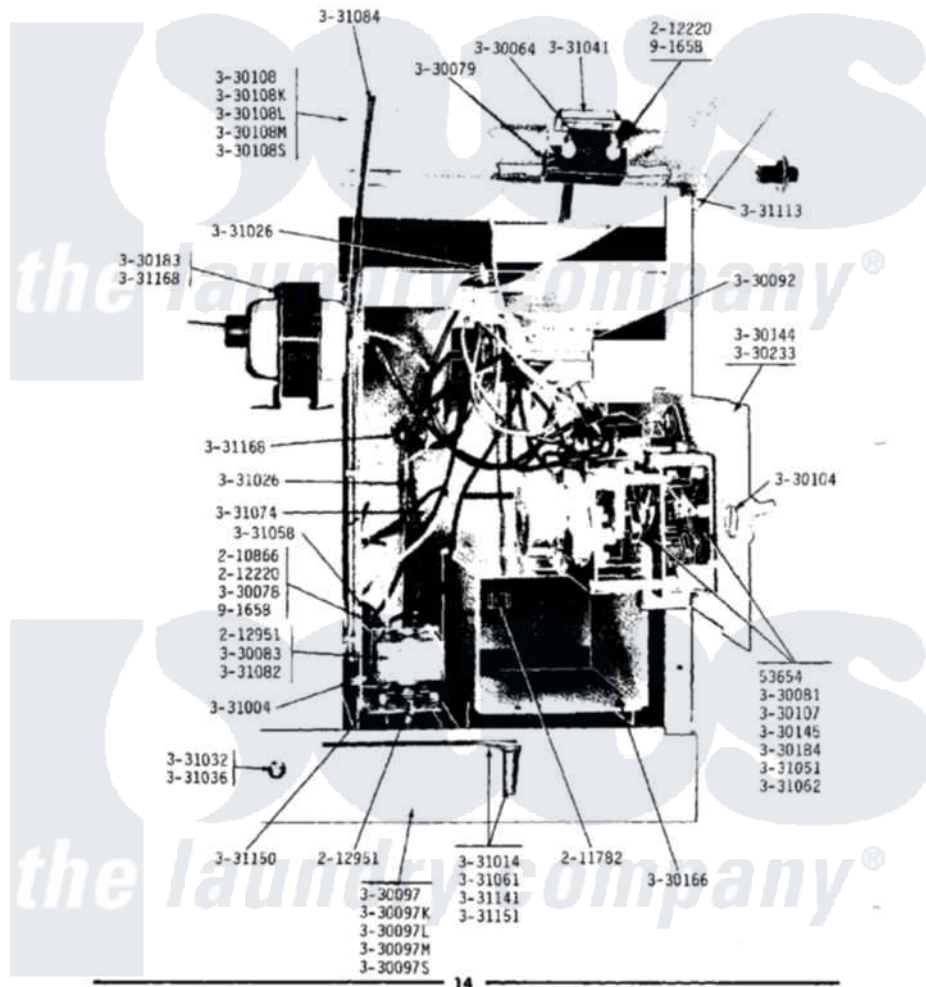

Maytag LDG31CM 15 - CONTROL CENTER & COMPONENTS

MODEL DG31CM CM CONTROL CENTER & COMPONENTS

Maytag Residential Maytag LDG31CM Dryer Parts Parts Diagram 15 - CONTROL CENTER & COMPONENTS
 Click on the part number to view part

Item	Original Part Number	Replaced By	Status	Part Description
001	NLA		Not Available	SCREW, No.5-40 X 3/8
002	210866			Nut, Twin Speed
003	NLA		Not Available	CAGE NUT
004	212220	213501		Screw, No.6-20 X 1-1/8 Inch
005	212951			Screw, No.6-32 X 1/4 Inch
006	Y330064			Pilot Light
007	Y330078			Cool-Down Bypass Switch
008	Y330079		Not Available	SWITCH, PUSH-TO-START
009	330081			Timer - CA 60 Minutes
010	Y330083		Not Available	CONTROL, TEMPERATURE
011	Y330092			Terminal Block
012	NLA		Not Available	FRONT PANEL-WHITE
013	NLA		Not Available	FRONT PANEL-SHADED AVOCADO
014	NLA		Not Available	FRONT PANEL-ALMOND
015	NLA		Not Available	FRONT PANEL-HARVEST WHEAT