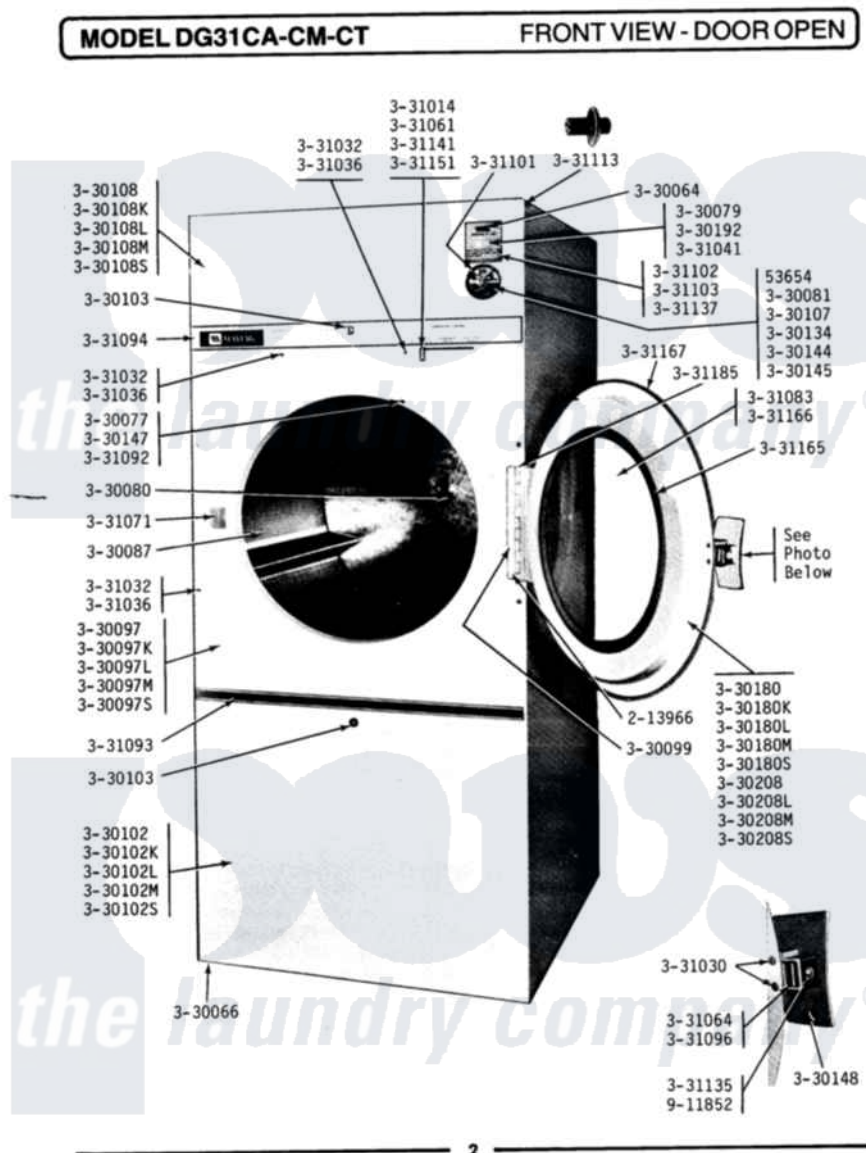

# Maytag LDG31CT 01 - FRONT VIEW-DOOR OPEN

Maytag Residential Maytag LDG31CT Dryer Parts Parts Diagram 01 - FRONT VIEW-DOOR OPEN

[Click on the part number to view part](#)

Item	Original Part Number	Replaced By	Status	Part Description
001	NLA		Not Available	GULMITE WRENCH No.8
002	NLA		Not Available	SCREW, No.5-40 X 3/8
003	213966	<a href="#">3400014</a>		Screw
004	<a href="#">Y330064</a>			Pilot Light
005	NLA		Not Available	LEVELING LEG
006	<a href="#">Y330077</a>			Door Switch
007	Y330079		Not Available	SWITCH, PUSH-TO-START
008	Y330080		Not Available	SPIDER & SHAFT ASSEMBLY
009	<a href="#">330081</a>			Timer - CA 60 Minutes
010	<a href="#">Y330087</a>			Drum Assembly Complete
011	NLA		Not Available	FRONT PANEL-WHITE
012	NLA		Not Available	FRONT PANEL-ALMOND
013	NLA		Not Available	FRONT PANEL-HARVEST WHEAT
014	NLA		Not Available	HINGE FOR DOOR
015	Y330102			FRONT PANEL-WHITE