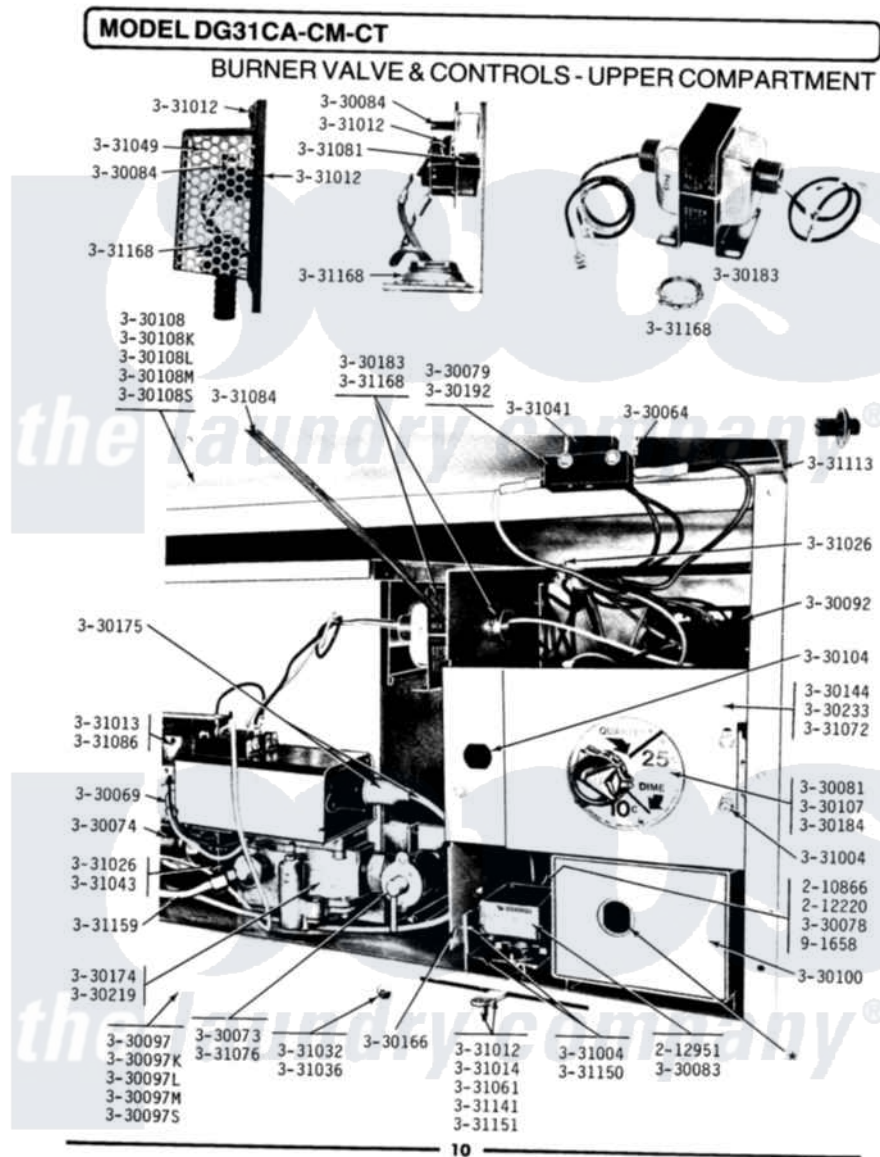

# Maytag LDG31CT 04 - BURNER VALVE & CONTROLS-UPPER COMP.

Maytag Residential Maytag LDG31CT Dryer Parts Parts Diagram 04 - BURNER VALVE & CONTROLS-UPPER COMP.  
 Click on the part number to view part

Item	Original Part Number	Replaced By	Status	Part Description
001	<a href="#">210866</a>			Nut, Twin Speed
002	212220	<a href="#">213501</a>		Screw, No.6-20 X 1-1/8 Inch
003	<a href="#">212951</a>			Screw, No.6-32 X 1/4 Inch
004	<a href="#">Y330064</a>			Pilot Light
005	NLA		Not Available	BURNER, MAIN
006	<a href="#">Y330073</a>			Valve, Shut-Off
007	NLA		Not Available	MANIFOLD FOR MAIN BURNER
008	Y330083		Not Available	CONTROL, TEMPERATURE
009	<a href="#">330084</a>			Thermostat, Hi-Limit
010	<a href="#">Y330092</a>			Terminal Block
011	NLA		Not Available	FRONT PANEL-WHITE
012	NLA		Not Available	FRONT PANEL-ALMOND
013	NLA		Not Available	FRONT PANEL-HARVEST WHEAT
014	Y330100		Not Available	COIN BOX ASSEMBLY
015	NLA		Not Available	LOCK