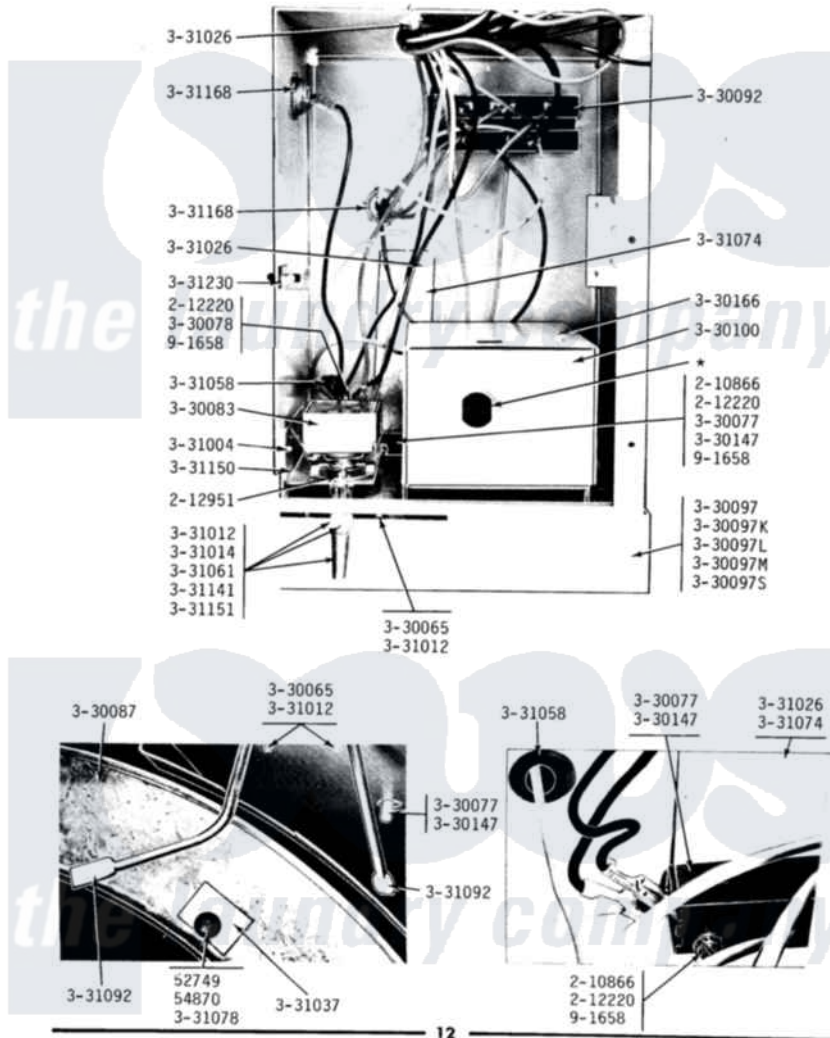

Maytag LDG31CT 05 - DOOR SWTCH, TEMP CNTRL, TERMINAL BLOCK

MODEL DG31CA-CM-CT

DOOR SWITCH, TEMPERATURE CONTROL & TERMINAL BLOCK

Maytag Residential Maytag LDG31CT Dryer Parts Parts Diagram 05 - DOOR SWTCH, TEMP CNTRL, TERMINAL BLOCK

Click on the part number to view part

Item	Original Part Number	Replaced By	Status	Part Description
001	Y052749	62739		Nut, Lock
002	NLA		Not Available	LOCK WASHER, 3/8 X 1/16
003	210866			Nut, Twin Speed
004	212220	213501		Screw, No.6-20 X 1-1/8 Inch
005	212951			Screw, No.6-32 X 1/4 Inch
006	NLA		Not Available	CLIP - ACTUATOR TO CABINET
007	Y330083		Not Available	CONTROL, TEMPERATURE
008	Y330087			Drum Assembly Complete
009	Y330092			Terminal Block
010	NLA		Not Available	FRONT PANEL-WHITE
011	NLA		Not Available	FRONT PANEL-ALMOND
012	NLA		Not Available	FRONT PANEL-HARVEST WHEAT
013	Y330100		Not Available	COIN BOX ASSEMBLY
014	Y330147			Part Not Used

015	NLA		Not Available	VAULT ASSEMBLY
016	NLA		Not Available	SCREW - BRACKET TO VAULT
017	331012	400022-1		Screw
018	331014	8281196		Screw
019	331026	90767		Screw, 8A X 3/8 HeX Washer Head Tapping
020	NLA		Not Available	SQUARE WASHER FOR DRUM ROD
021	331058			Grommet-Temp. Control Tubin
022	331061			Knob For Temperature Contro
023	NLA		Not Available	MOUNTING PLATE-DOOR SWITCH
024	NLA		Not Available	DRUM ROD
025	NLA		Not Available	ACTUATOR FOR DOOR SWITCH
026	NLA		Not Available	SCREW-TEMP CONTROL LEVER
027	NLA		Not Available	BRACKET-TEMPERATURE CONTROL
028	331151			Lever-Temperature Control
029	NLA		Not Available	NUT FOR CONDUIT
030	331230			Clip
031	NLA		Not Available	TWIN FASTENER WITH SCREWS