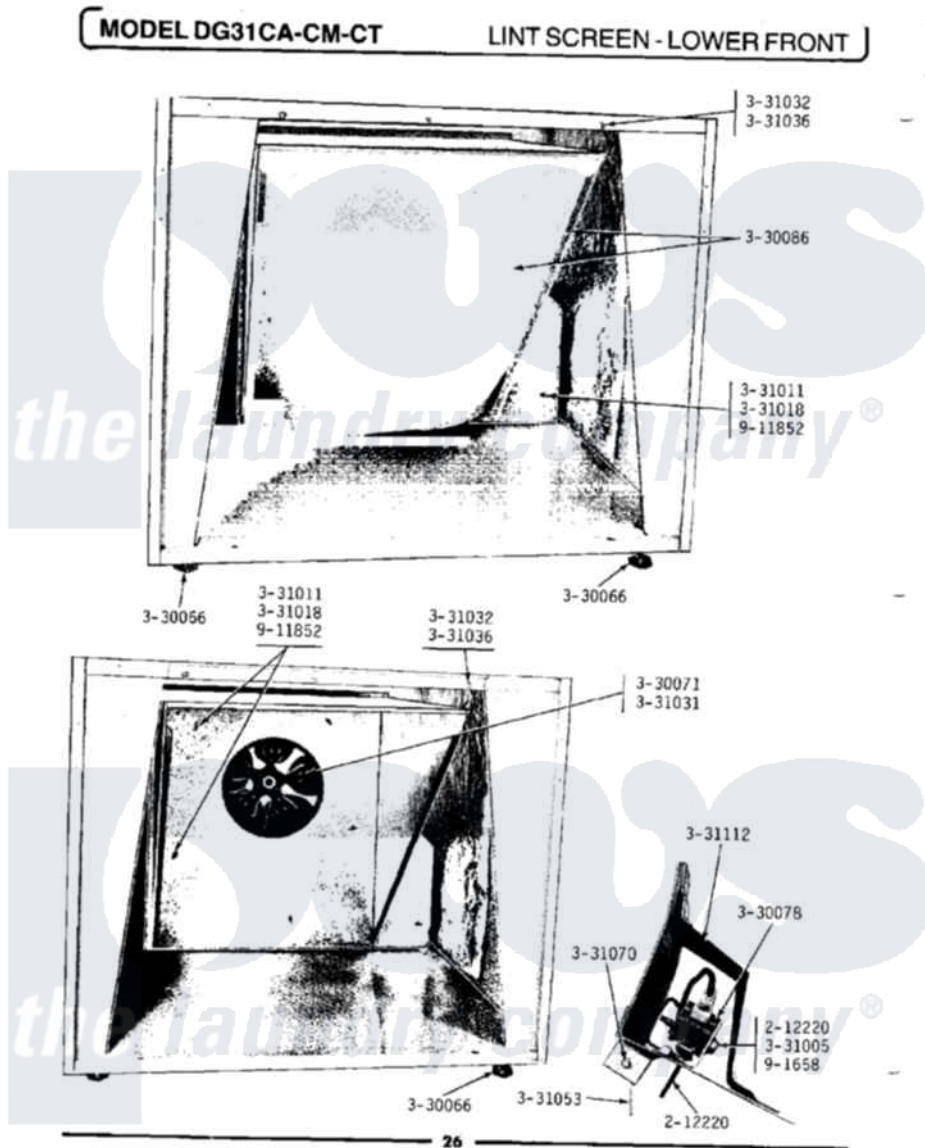

# Maytag LDG31CT 08 - LINT SCREEN-LOWER FRONT

Maytag Residential Maytag LDG31CT Dryer Parts Parts Diagram 08 - LINT SCREEN-LOWER FRONT  
 Click on the part number to view part

Item	Original Part Number	Replaced By	Status	Part Description
001	<a href="#">Y055980</a>			Hi-Temp Adhesive, 2 Oz Tube
002	212220	<a href="#">213501</a>		Screw, No.6-20 X 1-1/8 Inch
003	NLA		Not Available	LEVELING LEG
004	Y330071		Not Available	IMPELLER FOR BLOWER
005	<a href="#">Y330078</a>			Cool-Down Bypass Switch
006	<a href="#">Y330086</a>			Lint Screen With Frame
007	331005	<a href="#">701719</a>		Nut, Hex
008	NLA		Not Available	WING NUT - LINT HOOD TO CAB
009	NLA		Not Available	WASHER-LINT HOOD TO CABINET
010	331031		Not Available	SET SCREW FOR IMPELLER
011	331032	<a href="#">61002031</a>		Screw, Handle
012	<a href="#">331036</a>			Washer-Front Panel Screws
013	<a href="#">331053</a>			Damper
014	NLA		Not Available	HINGE PIN FOR DAMPER
015	NLA		Not Available	SHIELD FOR DAMPER

015

NLA

Not Available

SWITCH

016

NLA

Not Available

TWIN FASTENER WITH  
SCREWS