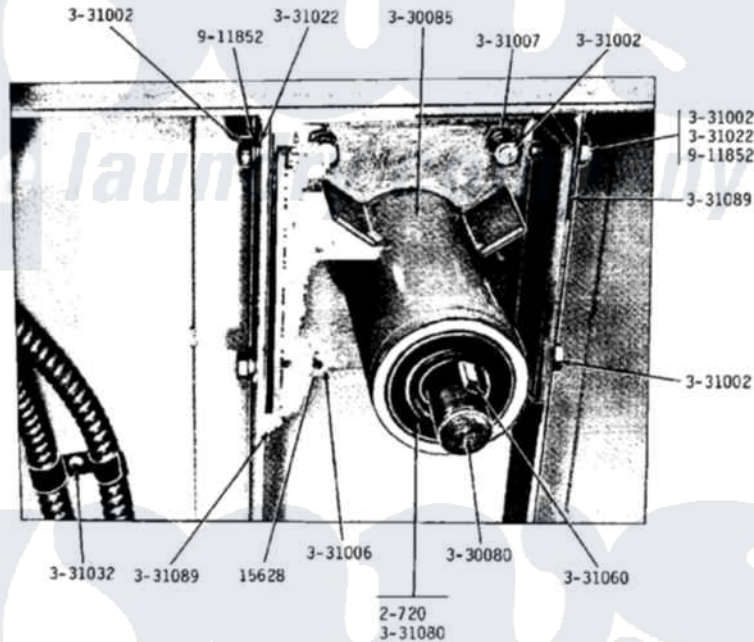

Maytag LDG31CT 11 - DRUM BEARING SUPPORT ASSEMBLY

MODEL DG31CA-CM-CT DRUM BEARING SUPPORT ASSEMBLY

32

Maytag Residential Maytag LDG31CT Dryer Parts Parts Diagram 11 - DRUM BEARING SUPPORT ASSEMBLY
 Click on the part number to view part

Item	Original Part Number	Replaced By	Status	Part Description
001	NLA		Not Available	BOLT, 5/16 X 3/4 HEX
002	Y200720	22003441		Bearing, Rear
003	Y330080		Not Available	SPIDER & SHAFT ASSEMBLY
004	Y330085			Drum Support Housing
005	NLA		Not Available	BOLT FOR DRUM
006	NLA		Not Available	NUT-DRUM SUPPORT BOLT, 5/16
007	NLA		Not Available	NUT-DRUM SUPPORT BOLT, 3/8
008	NLA		Not Available	WASHER FOR DRUM SUPPORT
009	331032	61002031		Screw, Handle
010	331060			Key For Drum
011	331080		Not Available	SPACER FOR CENTER BEARING
012	331089			Shim For Drum Rod
013	911852	486009		Lockwasher