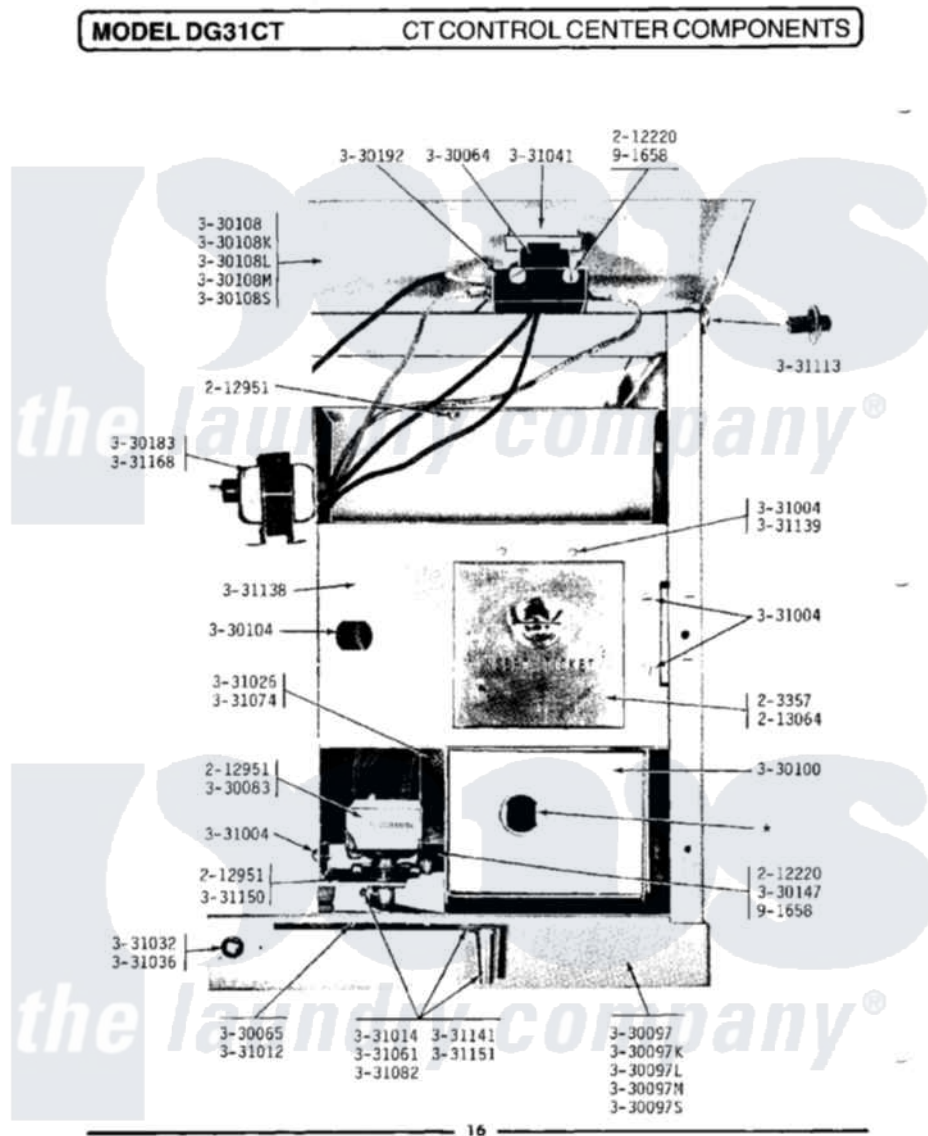

Maytag LDG31CT 13 - CT CONTROL CENTER COMPONENTS

Maytag [Residential Maytag LDG31CT Dryer Parts](#) Parts Diagram 13 - CT CONTROL CENTER COMPONENTS
 Click on the part number to view part

Item	Original Part Number	Replaced By	Status	Part Description
001	NLA		Not Available	TICKET RECEIVER ASSEMBLY
002	212220	213501		Screw, No.6-20 X 1-1/8 Inch
003	212951			Screw, No.6-32 X 1/4 Inch
004	NLA		Not Available	FRONT PLATE F/TICKET CONTRO
005	Y330064			Pilot Light
006	NLA		Not Available	CLIP - ACTUATOR TO CABINET
007	Y330083		Not Available	CONTROL, TEMPERATURE
008	NLA		Not Available	FRONT PANEL-WHITE
009	NLA		Not Available	FRONT PANEL-ALMOND
010	NLA		Not Available	FRONT PANEL-HARVEST WHEAT
011	Y330100		Not Available	COIN BOX ASSEMBLY
012	NLA		Not Available	LOCK
013	NLA		Not Available	FRONT PANEL-WHITE
014	330108L		Not Available	FRONT PANEL-ALMOND

015	330108M		Not Available	FRONT PANEL-HARVEST WHEAT
016	Y330147			Part Not Used
017	330183		Not Available	TRANSFORMER
018	Y330192		Not Available	SWITCH, PUSH TO START
019	NLA		Not Available	SCREW - BRACKET TO VAULT
020	331012	400022-1		Screw
021	331014	8281196		Screw
022	331026	90767		Screw, 8A X 3/8 HeX Washer Head Tapping
023	331032	61002031		Screw, Handle
024	331036			Washer-Front Panel Screws
025	331041			Button-Push-To-Start Switch
026	331061			Knob For Temperature Contro
027	NLA		Not Available	MOUNTING PLATE-DOOR SWITCH
028	NLA		Not Available	SPACER - TEMP CONTROL COVER
029	NLA		Not Available	HINGE RIVET
030	NLA		Not Available	MOUNTING PLATE-TICKET CONT
031	NLA		Not Available	RETAINER-TICKET CONTROL
032	NLA		Not Available	SCREW-TEMP CONTROL LEVER
033	NLA		Not Available	BRACKET-TEMPERATURE CONTROL
034	331151			Lever-Temperature Control
035	NLA		Not Available	NUT FOR CONDUIT
036	NLA		Not Available	TWIN FASTENER WITH SCREWS