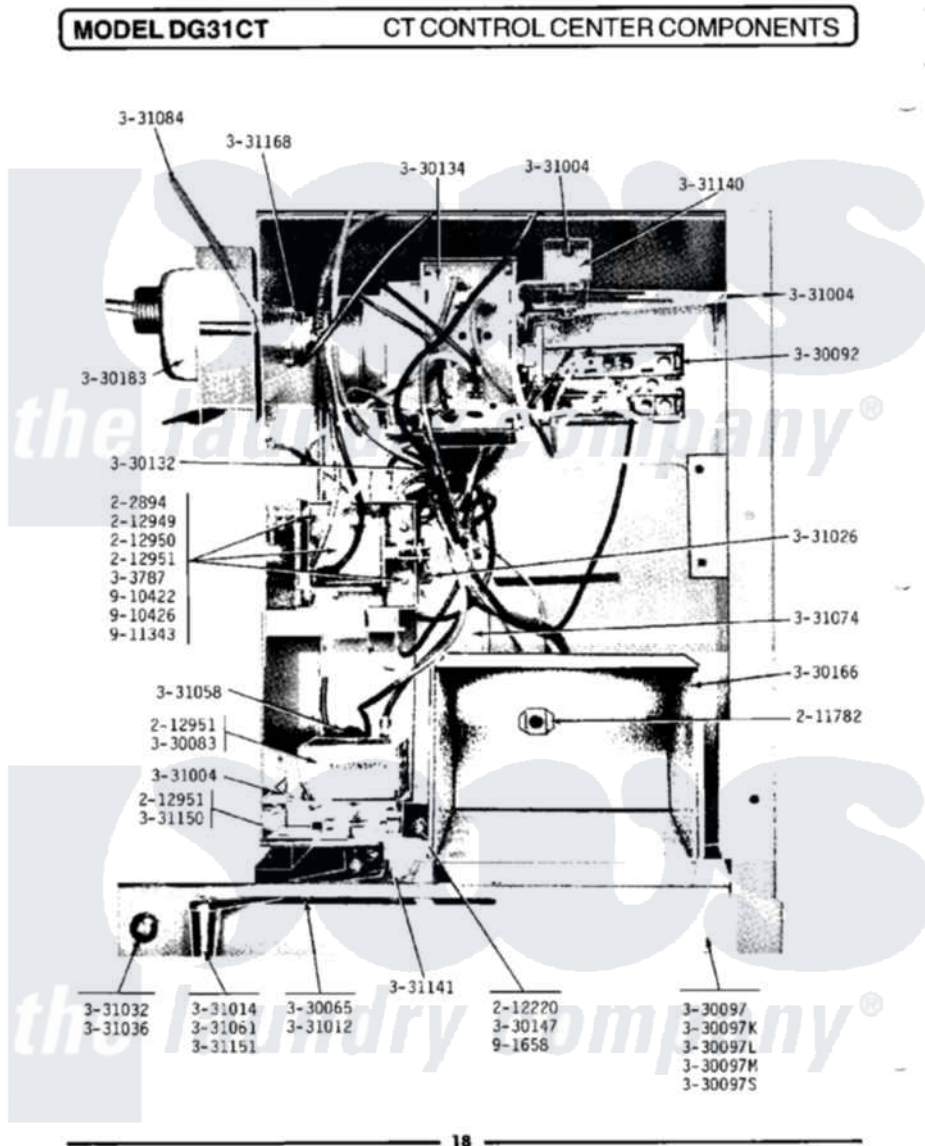

# Maytag LDG31CT 14 - CONTROL CENTER COMPONENTS

Maytag Residential Maytag LDG31CT Dryer Parts Parts Diagram 14 - CONTROL CENTER COMPONENTS  
 Click on the part number to view part

Item	Original Part Number	Replaced By	Status	Part Description
001	<a href="#">202894</a>			Solenoid For Relay Assembly
002	NLA		Not Available	CAGE NUT
003	212220	<a href="#">213501</a>		Screw, No.6-20 X 1-1/8 Inch
004	212949	<a href="#">22001866</a>		Screw, Relay
005	212950	<a href="#">M0227520</a>		Screw-Tc No.6-32 X 13/16", Preform SwiTch
006	<a href="#">212951</a>			Screw, No.6-32 X 1/4 Inch
007	Y303787		Not Available	SWITCH FOR RELAY
008	NLA		Not Available	CLIP - ACTUATOR TO CABINET
009	Y330083		Not Available	CONTROL, TEMPERATURE
010	<a href="#">Y330092</a>			Terminal Block
011	NLA		Not Available	FRONT PANEL-WHITE
012	NLA		Not Available	FRONT PANEL-ALMOND
013	NLA		Not Available	FRONT PANEL-HARVEST WHEAT
014	NLA		Not Available	WIRE HARNESS