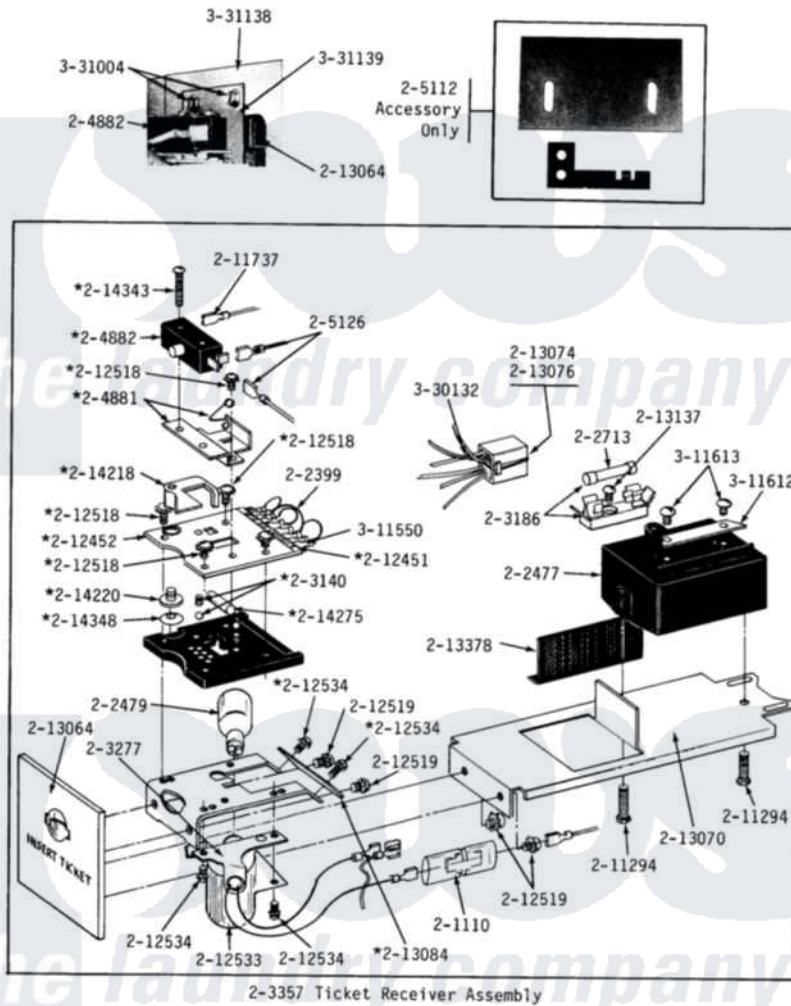

# Maytag LDG31CT 15 - TICKET RECEIVER COMPONENTS

## MODEL DG31CT TICKET RECEIVER COMPONENTS

Maytag Residential Maytag LDG31CT Dryer Parts Parts Diagram 15 - TICKET RECEIVER COMPONENTS  
 Click on the part number to view part

Item	Original Part Number	Replaced By	Status	Part Description
001	Y201110		Not Available	CONNECTOR, WIRE (INDIC. LIGHT)
002	NLA		Not Available	JUMPER WIRE (BLACK)
003	202477	<a href="#">22003292</a>		Control As
004	202479	<a href="#">A3167501</a>		Lamp Oven, Int.
005	<a href="#">202509</a>			Ticket Control Assembly
006	202713	<a href="#">22001555</a>		Fuse
007	<a href="#">203140</a>			Contact Ball Kit
008	NLA		Not Available	FUSE BLOCK WITH FUSE
009	NLA		Not Available	LAMP SOCKET WITH BRACKET
010	NLA		Not Available	TICKET RECEIVER ASSEMBLY
011	<a href="#">204881</a>			Cam Plate Assembly
012	204882		Not Available	SWITCH FOR TICKET CONTROL
013	NLA		Not Available	DOUBLE MELT CLIP W/DEFLECTO