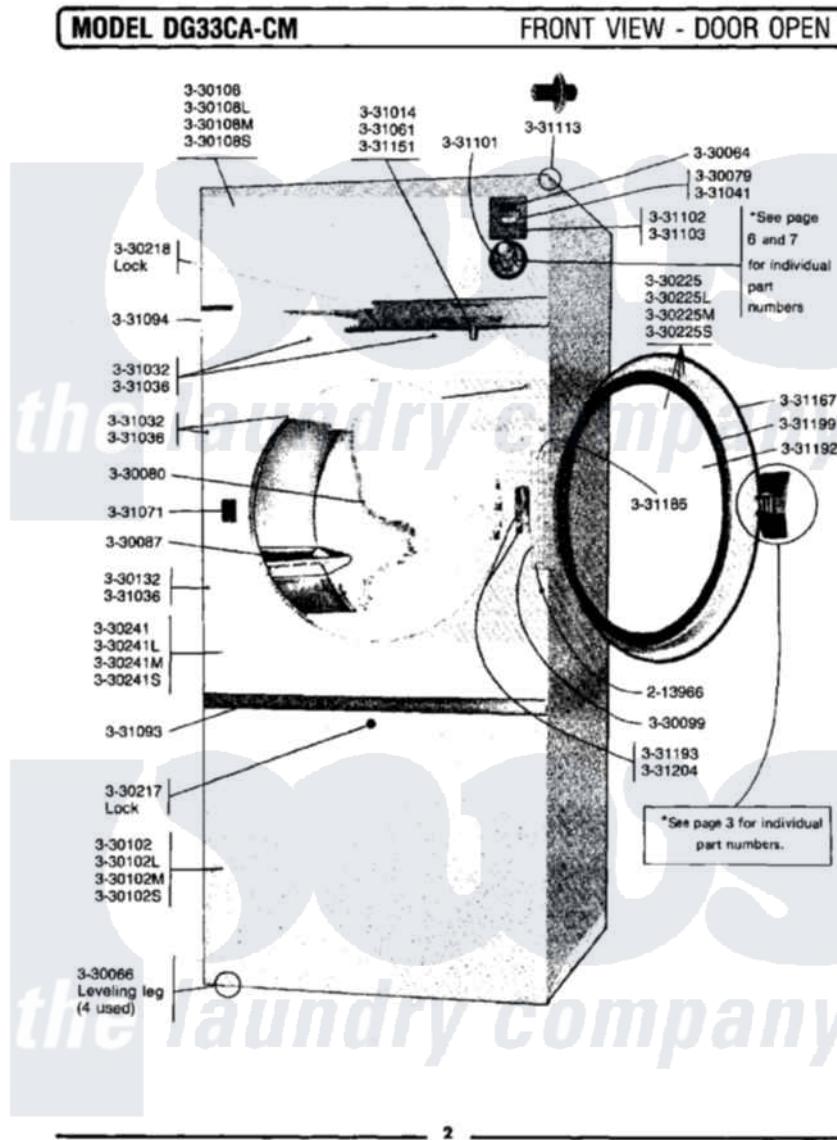

Maytag LDG33CA 01 - FRONT VIEW-DOOR OPEN

Maytag Residential Maytag LDG33CA Dryer Parts Parts Diagram 01 - FRONT VIEW-DOOR OPEN
 Click on the part number to view part

Item	Original Part Number	Replaced By	Status	Part Description
001	213966	3400014		Screw
002	Y330064			Pilot Light
003	NLA		Not Available	LEVELING LEG
004	Y330079		Not Available	SWITCH, PUSH-TO-START
005	Y330080		Not Available	SPIDER & SHAFT ASSEMBLY
006	Y330087			Drum Assembly Complete
007	NLA		Not Available	HINGE, DOOR
008	Y330102			FRONT PANEL-WHITE
009	NLA		Not Available	(ALMOND)
010	NLA		Not Available	(HARVEST WHEAT)
011	NLA		Not Available	FRONT PANEL-WHITE
012	330108L		Not Available	FRONT PANEL-ALMOND
013	330108M		Not Available	FRONT PANEL-HARVEST WHEAT
014	Y330217			Lock
015	Y330218			Lock

016	NLA	Not Available	DOOR ASSEMBLY (WHITE)
017	NLA	Not Available	(ALMOND)
018	NLA	Not Available	(HARVEST WHEAT)
019	Y330241	Not Available	PANEL, FRONT (WHITE)
020	330241L	Not Available	(ALMOND)
021	NLA	Not Available	(HARVEST WHEAT)
022	331014	8281196	Screw
023	331032	61002031	Screw, Handle
024	331036		Washer-Front Panel Screws
025	331041		Button-Push-To-Start Switch
026	331061		Knob For Temperature Contro
027	331064	Not Available	MAGNET FOR DOOR HANDLE
028	331071	Not Available	STRIKE PLATE FOR DOOR
029	NLA	Not Available	TRIM STRIP, LOWER FRONT PANEL
030	NLA	Not Available	TRIM BAR, UPPER PANEL
031	NLA	Not Available	POLE BLOCK, DOOR MAGNET
032	331101	Not Available	BEZEL FOR TIMER-ACCUMULATOR
033	NLA	Not Available	INSTRUCTION PLATE
034	NLA	Not Available	HINGE RIVET
035	331151		Lever-Temperature Control
036	331167		Gasket For Door-Outer
037	331185		Hinge Pin For Door
038	331192	Not Available	GLASS, LOADING DOOR
039	331193	Not Available	COVER FOR DOOR SWITCH BOX
040	331199	Not Available	GASKET FOR DOOR GLASS
041	331200		Handle, Door
042	331204	61003351	Screw, Handle To Frame
043	NLA	Not Available	SCREW, DOOR HANDLE
044	NLA	Not Available	ROLL PIN, DOOR HANDLE