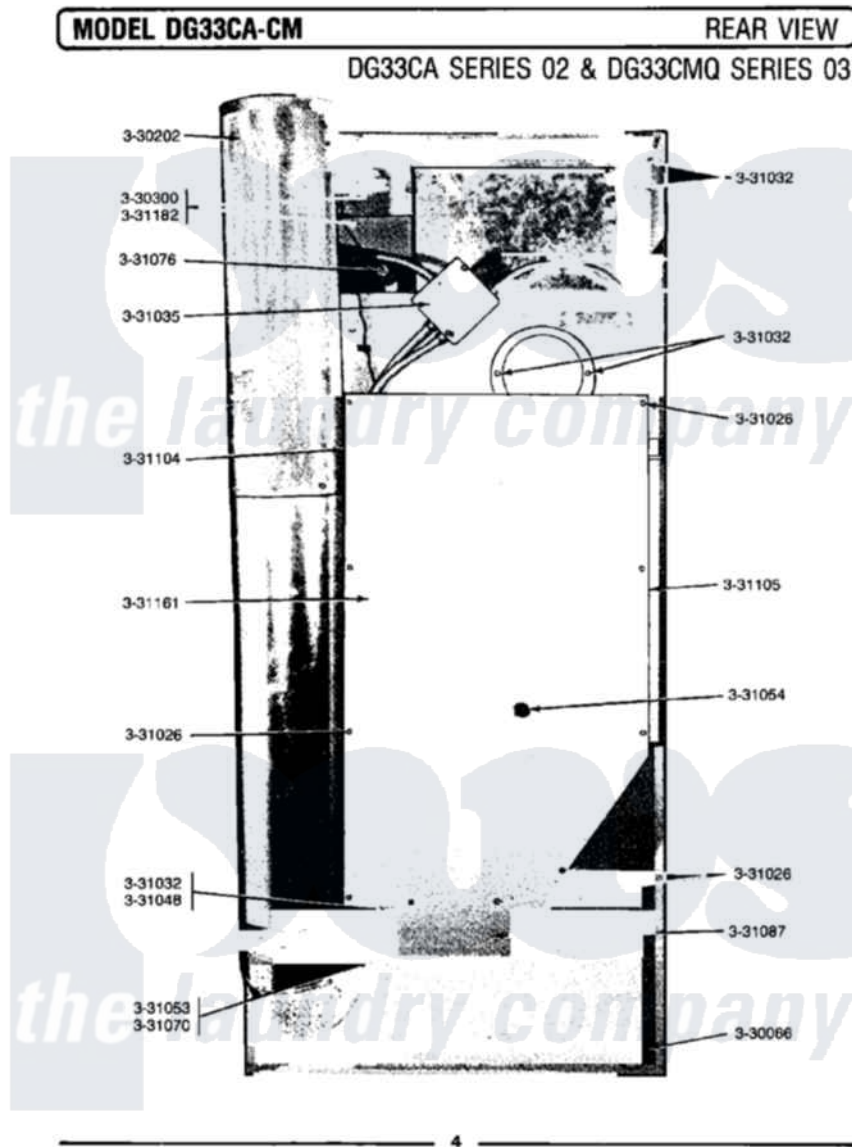

Maytag LDG33CA 02 - REAR VIEW

Maytag [Residential Maytag LDG33CA Dryer Parts](#) Parts Diagram 02 - REAR VIEW
 Click on the part number to view part

Item	Original Part Number	Replaced By	Status	Part Description
001	Y052749	62739		Nut, Lock
002	NLA		Not Available	LEVELING LEG
003	Y330080		Not Available	SPIDER & SHAFT ASSEMBLY
004	Y330087			Drum Assembly Complete
005	Y330202		Not Available	RECIRCULATION TEE ASSEMBLY
006	Y330300			Safety Thermostat
007	331026	90767		Screw, 8A X 3/8 HeX Washer Head Tapping
008	NLA		Not Available	CLIP
009	331032	61002031		Screw, Handle
010	NLA		Not Available	WIRE NUT
011	331048		Not Available	COVER FOR BLOWER IMPELLER
012	331053			Damper
013	331054			Grease Fitting - Pulley Pin
014	NLA		Not Available	HINGE PIN, DAMPER

015	NLA	Not Available	GAS SUPPLY LINE-28 1/2 INCH
016	NLA	Not Available	DRUM ROD
017	NLA	Not Available	SHIELD, MOTOR
018	NLA	Not Available	SUPPORT, REAR COVER (LT)
019	NLA	Not Available	SUPPORT, REAR COVER (RT)
020	NLA	Not Available	BACK GUARD
021	NLA	Not Available	RECIRCULATION BOOT
022	911852	486009	Lockwasher