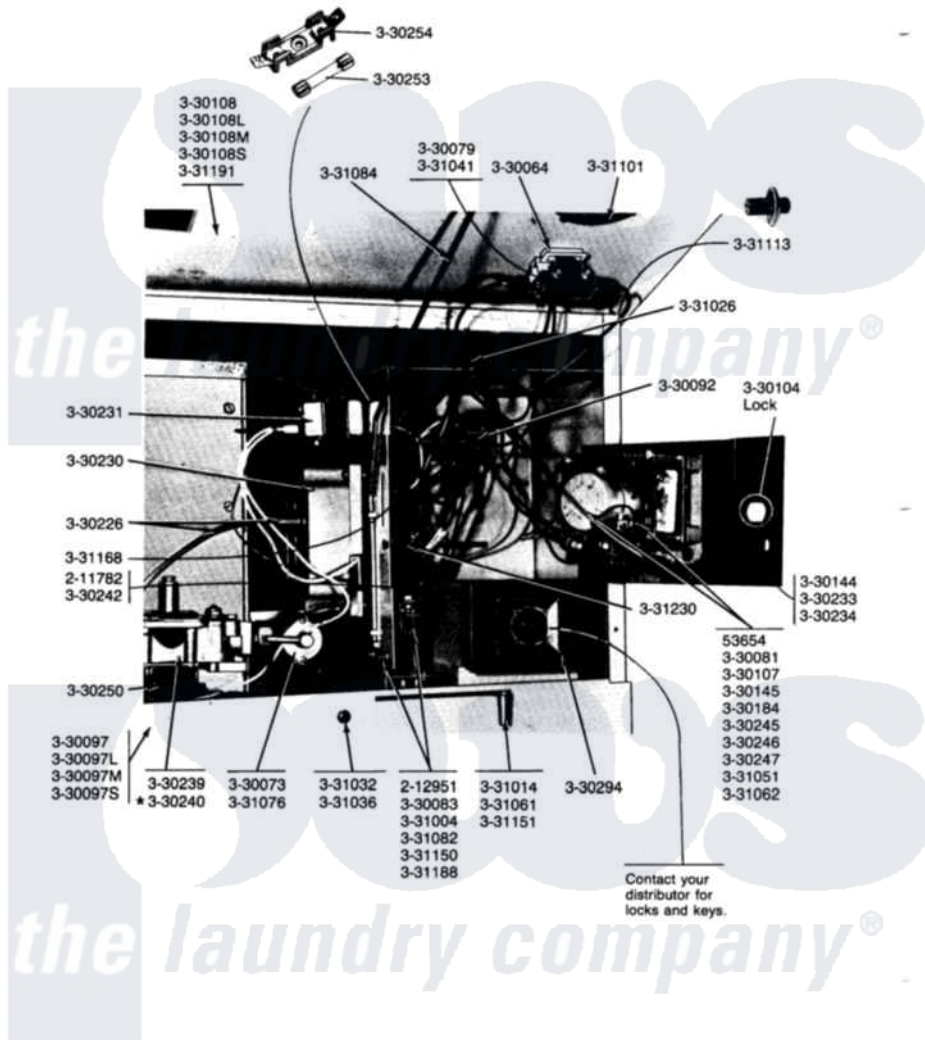

Maytag LDG33CA 04 - CONTROL CENTER & COMPONENTS

MODEL DG33CA-CM CA-CM CONTROL CENTER & COMPONENTS

8

Maytag Residential Maytag LDG33CA Dryer Parts Parts Diagram 04 - CONTROL CENTER & COMPONENTS
Click on the part number to view part

Item	Original Part Number	Replaced By	Status	Part Description
001	NLA		Not Available	SCREW, No.5-40 X 3/8
002	NLA		Not Available	CAGE NUT
003	212951			Screw, No.6-32 X 1/4 Inch
004	Y330064			Pilot Light
005	Y330073			Valve, Shut-Off
006	Y330079		Not Available	SWITCH, PUSH-TO-START
007	330081			Timer - CA 60 Minutes
008	Y330083		Not Available	CONTROL, TEMPERATURE
009	Y330092			Terminal Block
010	NLA		Not Available	FRONT PANEL-WHITE
011	NLA		Not Available	(ALMOND)
012	NLA		Not Available	(HARVEST WHEAT)
013	NLA		Not Available	LOCK
014	NLA		Not Available	PART NOT USED
015	NLA		Not Available	FRONT PANEL-WHITE
016	330108L		Not Available	FRONT PANEL-ALMOND