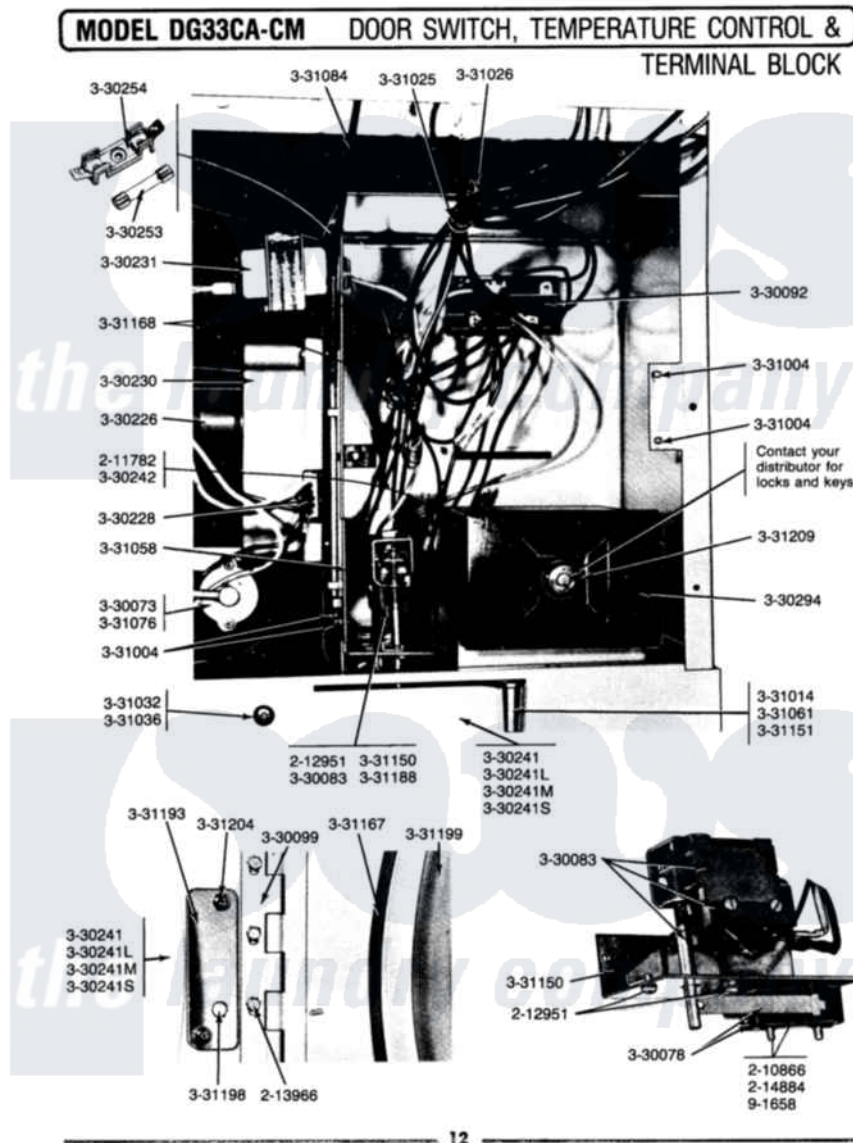

Maytag LDG33CA 05 - DOOR SWITCH, TEMP CONTROL & TERMINAL
BLK

Maytag Residential Maytag LDG33CA Dryer Parts Parts Diagram 05 - DOOR SWITCH, TEMP CONTROL & TERMINAL
BLK

Click on the part number to view part

Item	Original Part Number	Replaced By	Status	Part Description
001	210866			Nut, Twin Speed
002	NLA		Not Available	CAGE NUT
003	212951			Screw, No.6-32 X 1/4 Inch
004	213966	3400014		Screw
005	214884	213501		Screw, No.6-20 X 1-1/8 Inch
006	Y330073			Valve, Shut-Off
007	Y330078			Cool-Down Bypass Switch
008	Y330083		Not Available	CONTROL, TEMPERATURE
009	Y330092			Terminal Block
010	NLA		Not Available	HINGE
011	Y330226			Wire, Ignition Control Assembly
012	Y330228			Harness For Gas Valve
013	Y330230			Ignition Control Assembly
014	Y330231			Transformer