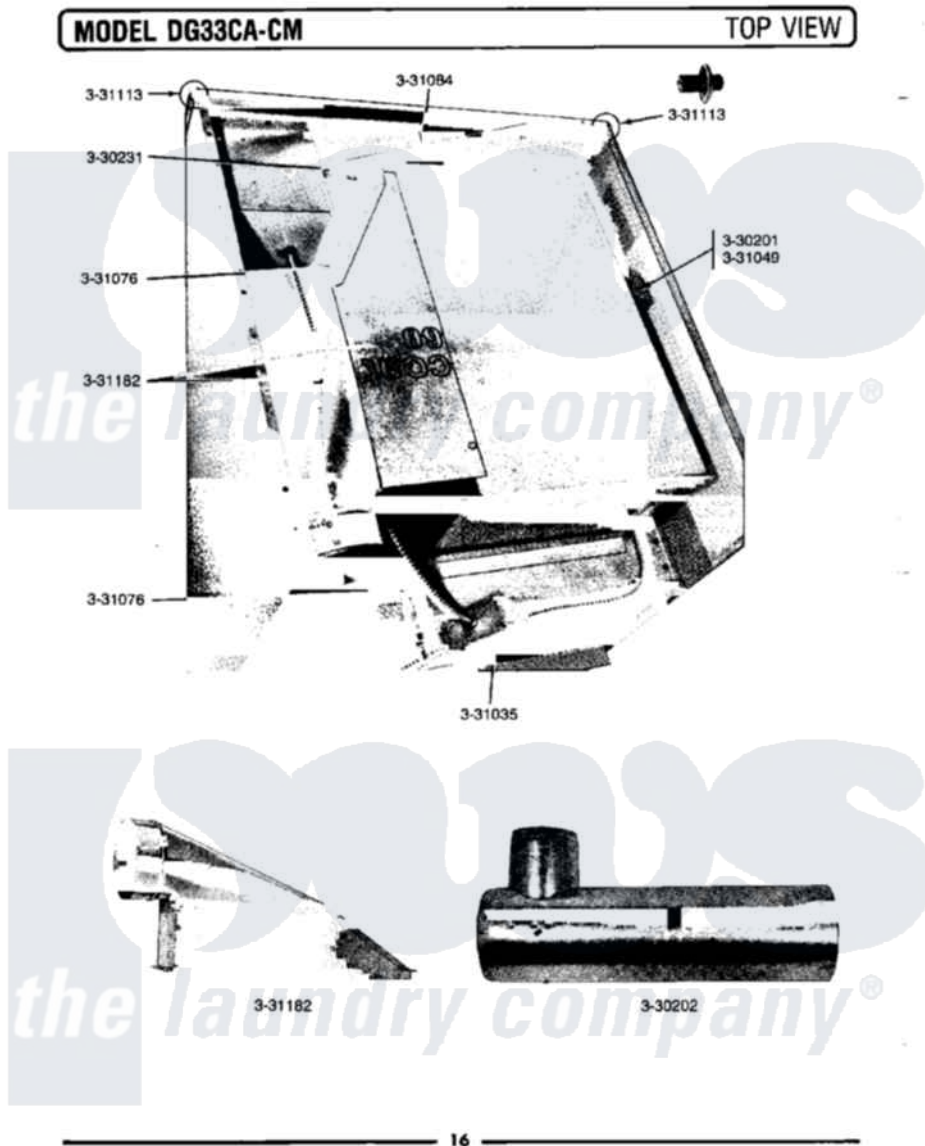

# Maytag LDG33CA 07 - TOP VIEW

Maytag [Residential Maytag LDG33CA Dryer Parts](#) Parts Diagram 07 - TOP VIEW  
 Click on the part number to view part

Item	Original Part Number	Replaced By	Status	Part Description
001	Y330201		Not Available	HIGH LIMIT THERMOSTAT
002	Y330202		Not Available	RECIRCULATION TEE ASSEMBLY
003	NLA		Not Available	BAFFLE ASSEMBLY
004	<a href="#">Y330231</a>			Transformer
005	NLA		Not Available	WIRE NUT
006	331049		Not Available	VENTILATED COVER - HI-LIMIT
007	NLA		Not Available	GAS SUPPLY LINE-28 1/2 INCH
008	331084		Not Available	SUPPORT ROD FOR UPPER DOOR
009	NLA		Not Available	HINGE RIVET
010	NLA		Not Available	RECIRCULATION BOOT
011	NLA		Not Available	PANEL COVER