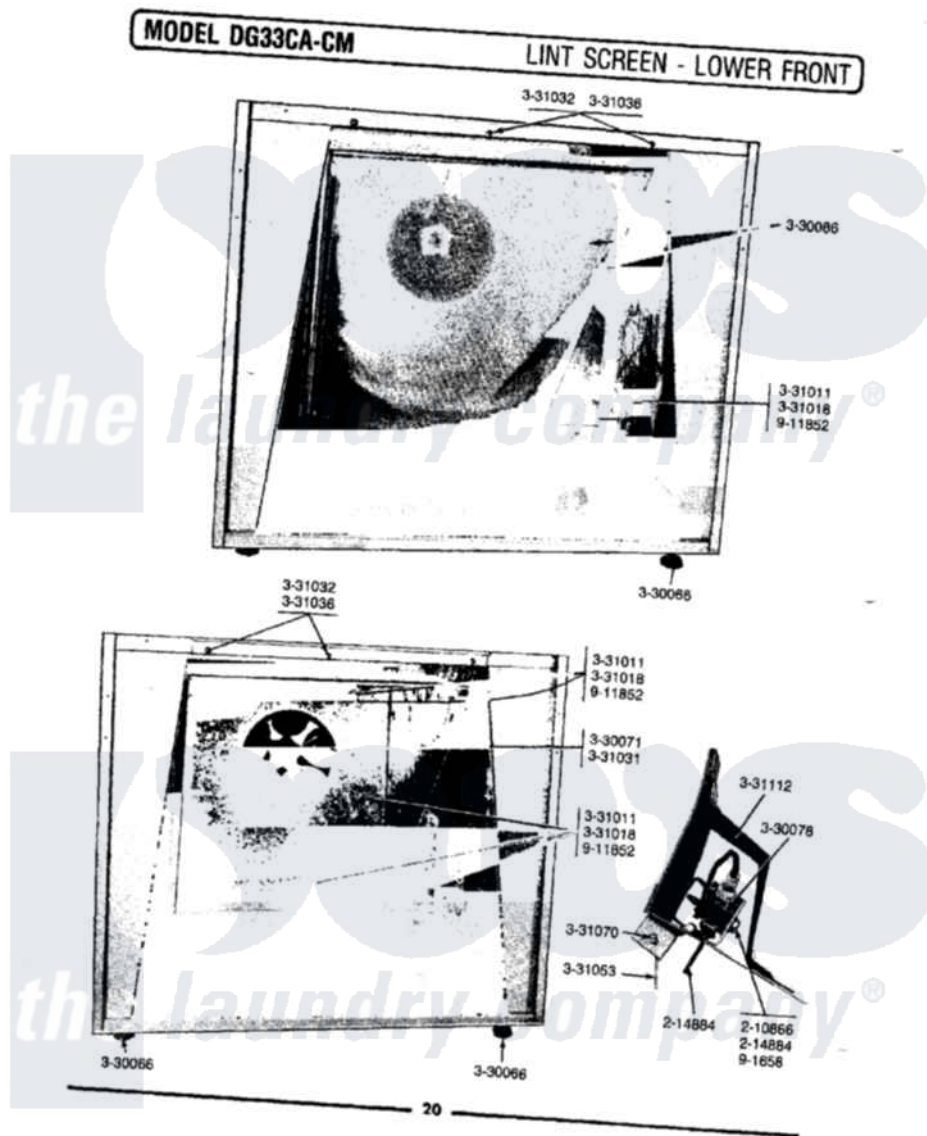

Maytag LDG33CA 09 - LINT SCREEN-LOWER FRONT

Maytag Residential Maytag LDG33CA Dryer Parts Parts Diagram 09 - LINT SCREEN-LOWER FRONT
 Click on the part number to view part

Item	Original Part Number	Replaced By	Status	Part Description
001	Y055980			Hi-Temp Adhesive, 2 Oz Tube
002	210866			Nut, Twin Speed
003	214884	213501		Screw, No.6-20 X 1-1/8 Inch
004	NLA		Not Available	LEVELING LEG
005	Y330071		Not Available	IMPELLER FOR BLOWER
006	Y330078			Cool-Down Bypass Switch
007	Y330086			Lint Screen With Frame
008	NLA		Not Available	WING NUT, LINT HOOD
009	NLA		Not Available	WASHER, LINT HOOD
010	331031		Not Available	SET SCREW FOR IMPELLER
011	331032	61002031		Screw, Handle
012	331036			Washer-Front Panel Screws
013	331053			Damper
014	NLA		Not Available	HINGE PIN, DAMPER
015	NLA		Not Available	SHIELD, DAMPER SWITCH
016	NLA		Not Available	TWIN FASTENER W/SCREWS