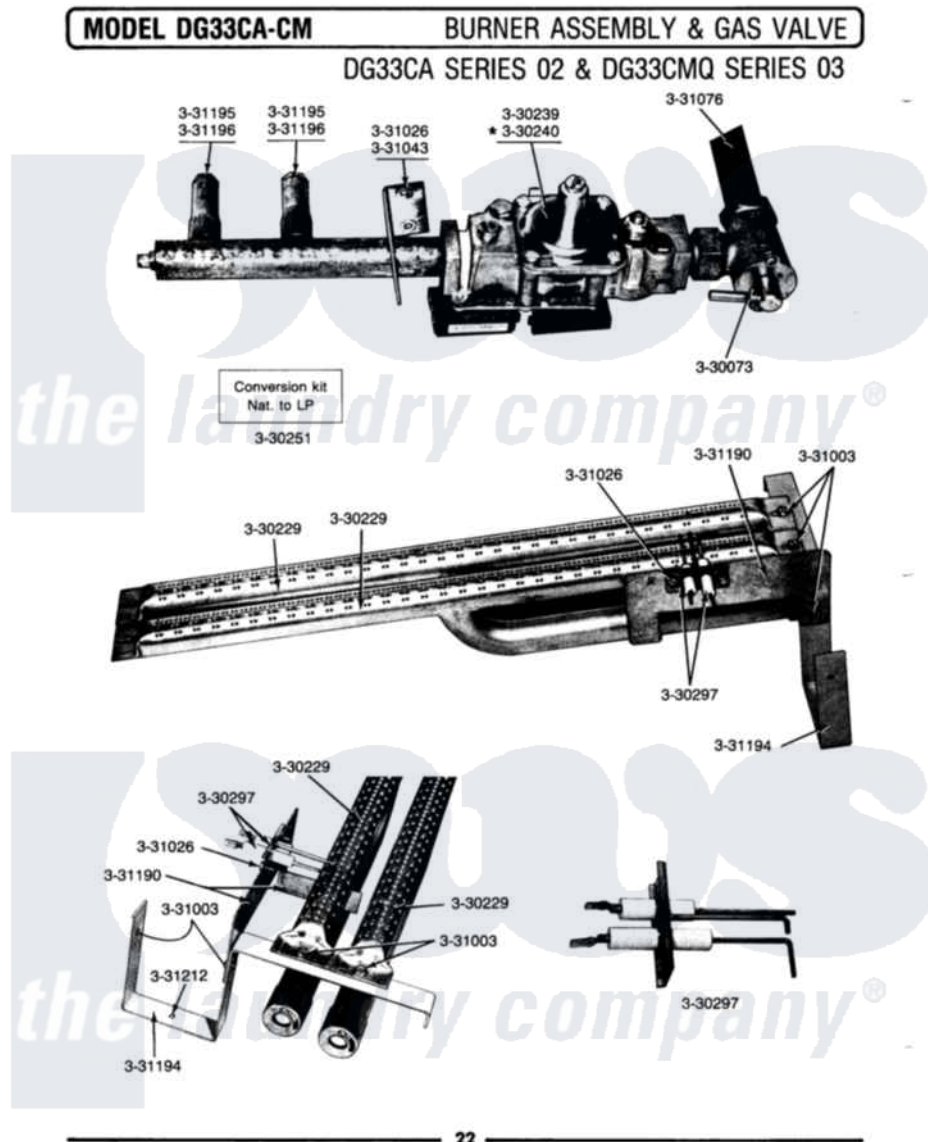

Maytag LDG33CA 10 - BURNER ASSEMBLY & GAS VALVE

Maytag Residential Maytag LDG33CA Dryer Parts Parts Diagram 10 - BURNER ASSEMBLY & GAS VALVE
 Click on the part number to view part

Item	Original Part Number	Replaced By	Status	Part Description
001	Y330073			Valve, Shut-Off
002	Y330229			Burner Assembly
003	Y330239		Not Available	GAS VALVE - NAT
004	NLA		Not Available	GAS VALVE (LPG)
005	Y330250		Not Available	COIL ON GAS VALVE
006	NLA		Not Available	CONVERSION KIT (NAT.TO LPG)
007	NLA		Not Available	HI-VOLT CABLE & IGNITER KIT
008	331003	489483		Screw 10-32 X 1/2
009	331026	90767		Screw, 8A X 3/8 HeX Washer Head Tapping
010	NLA		Not Available	BRACKET, GAS CONTROL
011	NLA		Not Available	GAS SUPPLY LINE-28 1/2 INCH
012	NLA		Not Available	MOUNTING BRACKET
013	NLA		Not Available	BURNER SUPPORT BRACKET

014	NLA		Not Available	ORIFICE, MAIN BURNER-NAT.
015	NLA		Not Available	ORIFICE, MAIN BURNER (LPG)
016	331212	3390631		Screw, 10-16 X 3/8