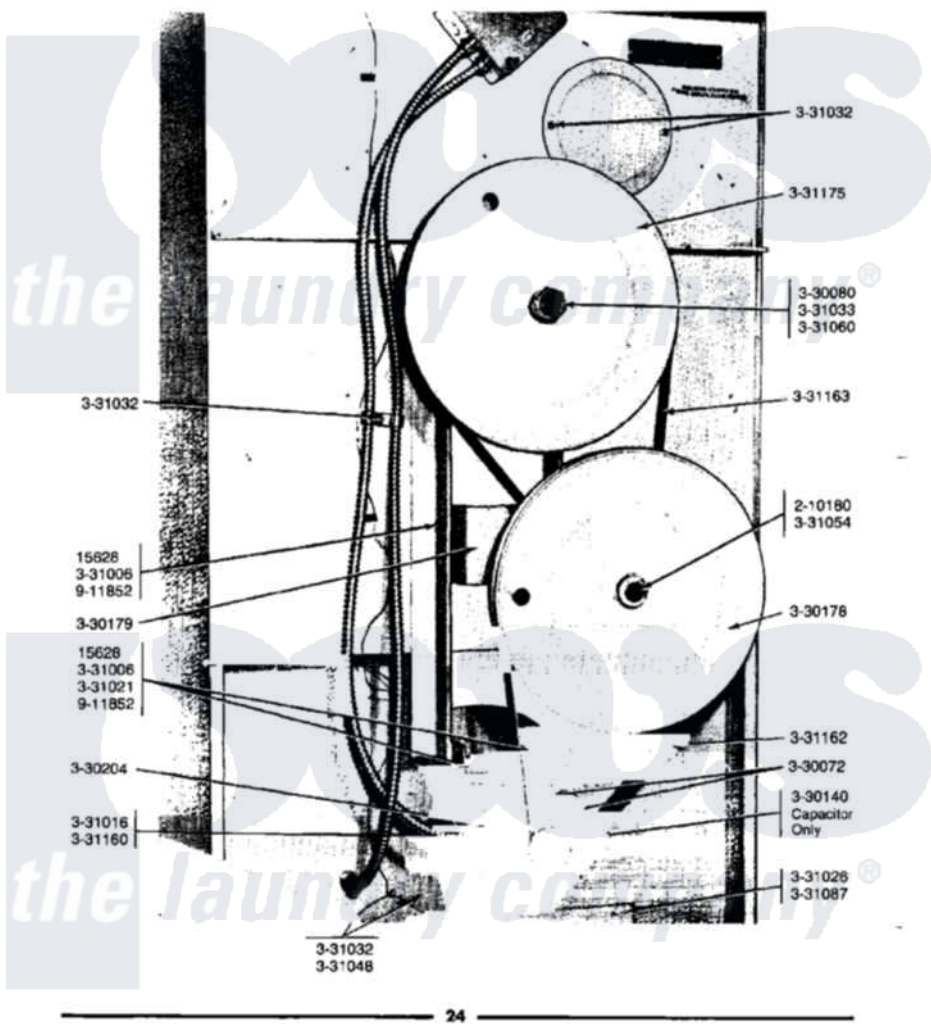

Maytag LDG33CA 11 - REAR VIEW-SHIELD REMOVED

MODEL DG33CA-CM REAR VIEW - SHIELD REMOVED

Maytag Residential Maytag LDG33CA Dryer Parts Parts Diagram 11 - REAR VIEW-SHIELD REMOVED
 Click on the part number to view part

Item	Original Part Number	Replaced By	Status	Part Description
001	NLA		Not Available	BOLT, 5/16 X 3/4 HEX
002	210180		Not Available	RETAINING RING
003	Y330072		Not Available	MOTOR COMPLETE
004	Y330080		Not Available	SPIDER & SHAFT ASSEMBLY
005	NLA		Not Available	CAPICATOR
006	Y330178			Reduction Pulley
007	Y330179			Bracket And Pin
008	NLA		Not Available	INTERNAL MOTOR SWITCH
009	NLA		Not Available	NUT-DRUM SUPPORT BOLT, 5/16
010	NLA		Not Available	SET SCREW FOR MOTOR PULLEY
011	NLA		Not Available	WASHER - MOTOR SUPPORT BOLT
012	331026	90767		Screw, 8A X 3/8 HeX Washer Head Tapping
013	331032	61002031		Screw, Handle

014	331033		Hex Nut-Drum Pulley Shaft
015	331048	Not Available	COVER FOR BLOWER IMPELLER
016	331054		Grease Fitting - Pulley Pin
017	331060		Key For Drum
018	NLA	Not Available	SHIELD FOR MOTOR
019	331160		Motor Pulley
020	331162	A55	Multiplus Dual Brand V Belt
021	331163	33331163	V-Belt
022	331175	Not Available	DRUM PULLEY
023	911852	486009	Lockwasher