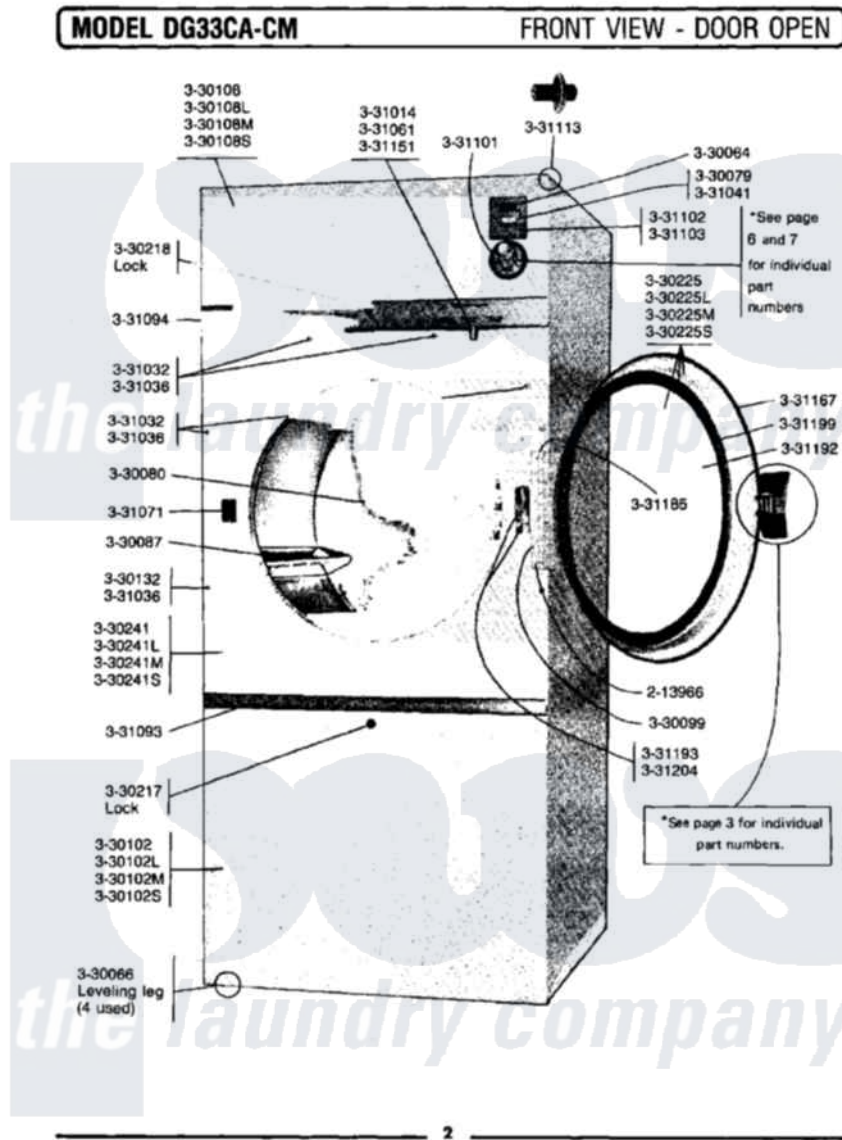

Maytag LDG33CM 01 - FRONT VIEW-DOOR OPEN

Maytag Residential Maytag LDG33CM Dryer Parts Parts Diagram 01 - FRONT VIEW-DOOR OPEN
 Click on the part number to view part

Item	Original Part Number	Replaced By	Status	Part Description
001	213966	3400014		Screw
002	Y330064			Pilot Light
003	NLA		Not Available	LEVELING LEG
004	Y330079		Not Available	SWITCH, PUSH-TO-START
005	Y330080		Not Available	SPIDER & SHAFT ASSEMBLY
006	Y330087			Drum Assembly Complete
007	NLA		Not Available	HINGE, DOOR
008	Y330102			FRONT PANEL-WHITE
009	NLA		Not Available	(ALM)
010	NLA		Not Available	(H. WHEAT)
011	NLA		Not Available	FRONT PANEL (WHT)
012	330108L		Not Available	FRONT PANEL-ALMOND
013	330108M		Not Available	FRONT PANEL-HARVEST WHEAT
014	Y330217			Lock
015	Y330218			Lock

016	NLA	Not Available	DOOR ASSEMBLY (WHT)
017	NLA	Not Available	(ALM)
018	NLA	Not Available	(H. WHEAT)
019	Y330241	Not Available	PANEL, FRONT (WHITE)
020	330241L	Not Available	(ALMOND)
021	NLA	Not Available	(H. WHEAT)
022	331014	8281196	Screw
023	331032	61002031	Screw, Handle
024	331036		Washer-Front Panel Screws
025	331041		Button-Push-To-Start Switch
026	331061		Knob For Temperature Contro
027	331064	Not Available	MAGNET FOR DOOR HANDLE
028	331071	Not Available	STRIKE PLATE FOR DOOR
029	NLA	Not Available	TRIM STRIP, LOWER FRONT PANEL
030	NLA	Not Available	TRIM BAR, UPPER PANEL
031	NLA	Not Available	POLE BLOCK, DOOR MAGNET
032	331101	Not Available	BEZEL FOR TIMER-ACCUMULATOR
033	NLA	Not Available	INSTRUCTION PLATE - CM
034	NLA	Not Available	HINGE RIVET
035	331151		Lever-Temperature Control
036	331167		Gasket For Door-Outer
037	331185		Hinge Pin For Door
038	331192	Not Available	GLASS, LOADING DOOR
039	331193	Not Available	COVER FOR DOOR SWITCH BOX
040	331199	Not Available	GASKET FOR DOOR GLASS
041	331200		Handle, Door
042	331204	61003351	Screw, Handle To Frame
043	NLA	Not Available	SCREW, DOOR HANDLE
044	NLA	Not Available	ROLL PIN, DOOR HANDLE