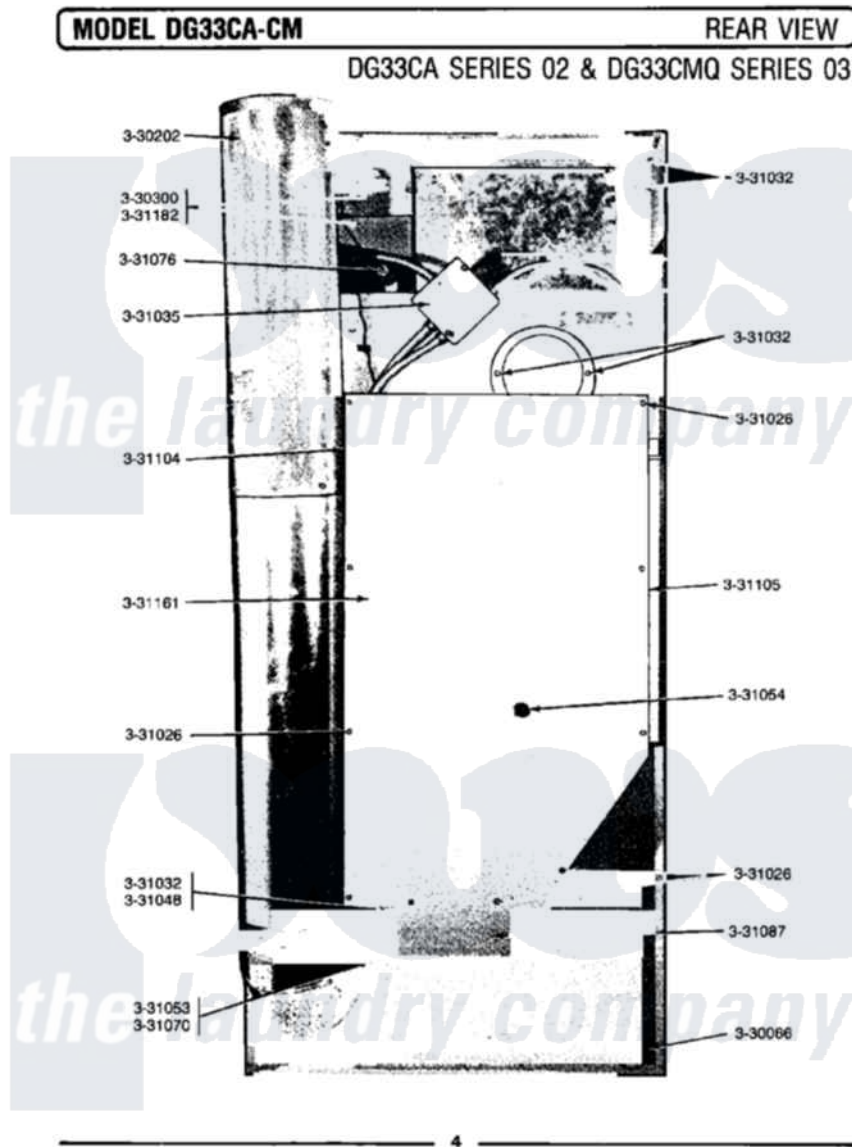

# Maytag LDG33CM 02 - REAR VIEW

Maytag [Residential Maytag LDG33CM Dryer Parts](#) Parts Diagram 02 - REAR VIEW  
 Click on the part number to view part

Item	Original Part Number	Replaced By	Status	Part Description
001	Y052749	<a href="#">62739</a>		Nut, Lock
002	NLA		Not Available	LEVELING LEG
003	Y330080		Not Available	SPIDER & SHAFT ASSEMBLY
004	<a href="#">Y330087</a>			Drum Assembly Complete
005	Y330202		Not Available	RECIRCULATION TEE ASSEMBLY
006	<a href="#">Y330300</a>			Safety Thermostat
007	331026	<a href="#">90767</a>		Screw, 8A X 3/8 HeX Washer Head Tapping
008	NLA		Not Available	CLIP
009	331032	<a href="#">61002031</a>		Screw, Handle
010	NLA		Not Available	WIRE NUT (6 USED)
011	331048		Not Available	COVER FOR BLOWER IMPELLER
012	<a href="#">331053</a>			Damper
013	<a href="#">331054</a>			Grease Fitting - Pulley Pin
014	NLA		Not Available	HINGE PIN, DAMPER

015	NLA	Not Available	GAS SUPPLY LINE-28 1/2 INCH
016	NLA	Not Available	DRUM ROD
017	NLA	Not Available	SHIELD, MOTOR
018	NLA	Not Available	SUPPORT, REAR COVER (LT)
019	NLA	Not Available	SUPPORT, REAR COVER (RT)
020	NLA	Not Available	BACK GUARD
021	NLA	Not Available	RECIRCULATION BOOT
022	911852	<a href="#">486009</a>	Lockwasher