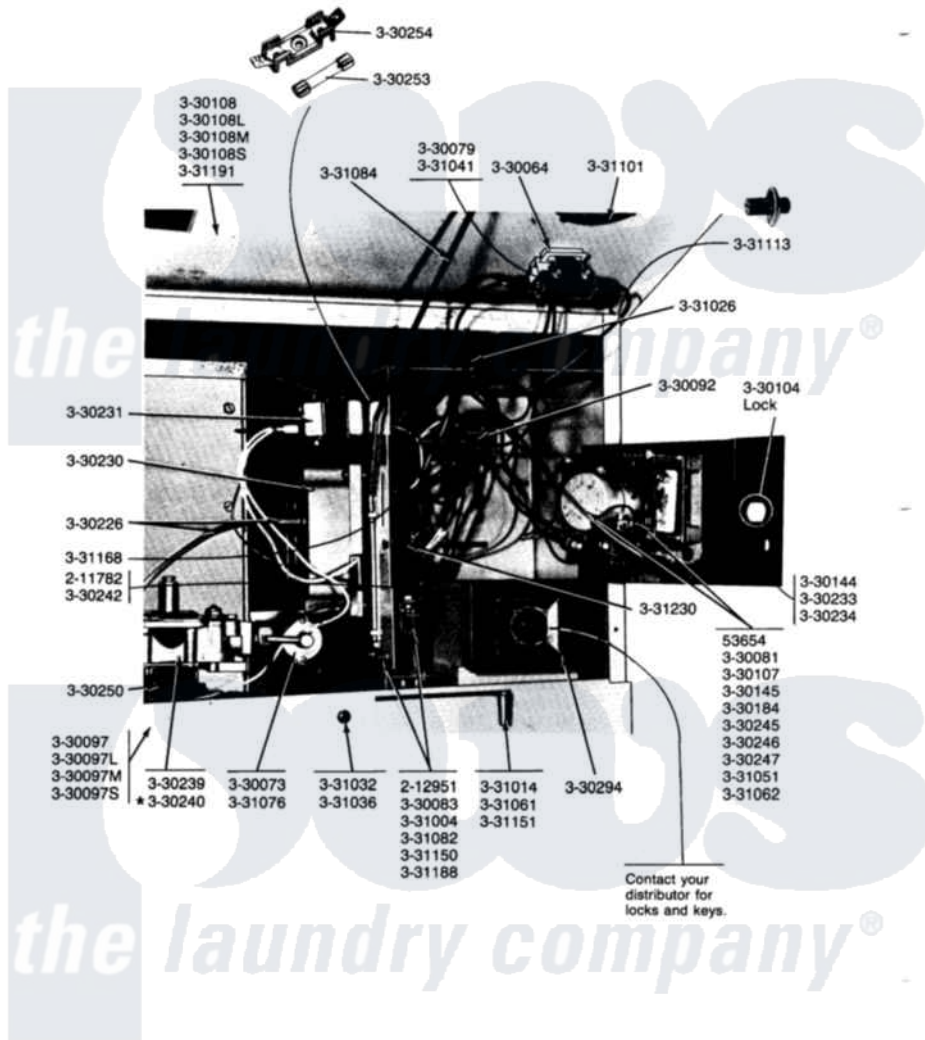

Maytag LDG33CM 03 - CONTROL CENTER & COMPONENTS

MODEL DG33CA-CM CA-CM CONTROL CENTER & COMPONENTS

8

Maytag [Residential Maytag LDG33CM Dryer Parts](#) Parts Diagram 03 - CONTROL CENTER & COMPONENTS

[Click on the part number to view part](#)

Item	Original Part Number	Replaced By	Status	Part Description
001	NLA		Not Available	PART NOT USED
002	NLA		Not Available	CAGE NUT
003	212951			Screw, No.6-32 X 1/4 Inch
004	Y330064			Pilot Light
005	Y330073			Valve, Shut-Off
006	Y330079		Not Available	SWITCH, PUSH-TO-START
007	330081			Timer - CA 60 Minutes
008	Y330083		Not Available	CONTROL, TEMPERATURE
009	Y330092			Terminal Block
010	NLA		Not Available	FRONT PANEL (WHT)
011	NLA		Not Available	(ALM)
012	NLA		Not Available	(H. WHEAT)
013	NLA		Not Available	LOCK
014	NLA		Not Available	TIMER ACCUMULATOR - CM
015	NLA		Not Available	FRONT PANEL (WHT)
016	330108L		Not Available	FRONT PANEL-ALMOND